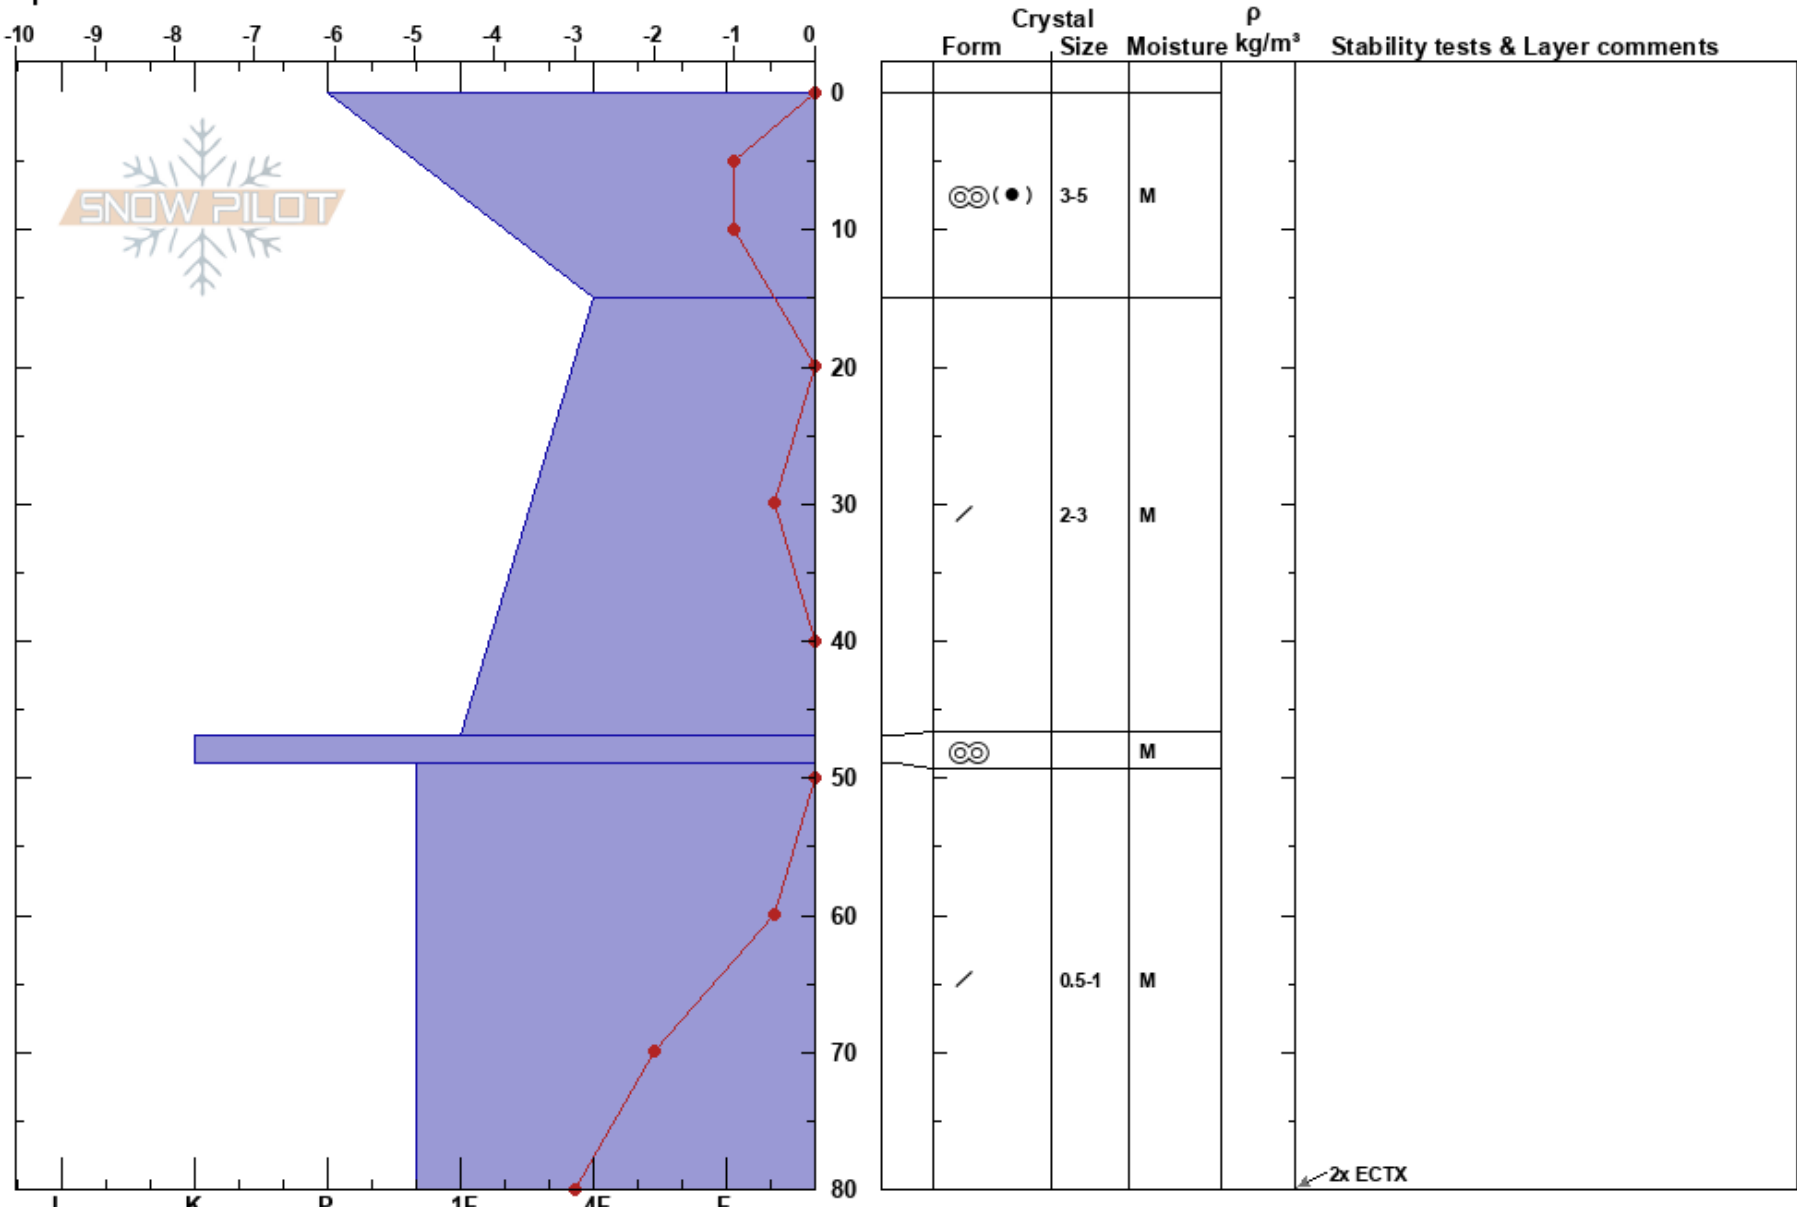

Negro Canyon 20170312
 Sierra Nevada
 CA
 Elevation: 7561 ft
 Aspect: N
 Specifics:

Mike Tracey
 03/12/2017 - 10:05am
 Co-ord: 39.34623N, -120.30739W
 Slope Angle: 23°
 Wind Loading: no

Stability: **Air Temperature:** 9°C
Sky Cover: CLR
Precipitation: NO
Wind: Calm

Layer Notes:
 47-49cm: Problematic layer

Notes: HS > 350 cm. supportable crust with ski penetration <5cm, softer breakable crust in tree areas