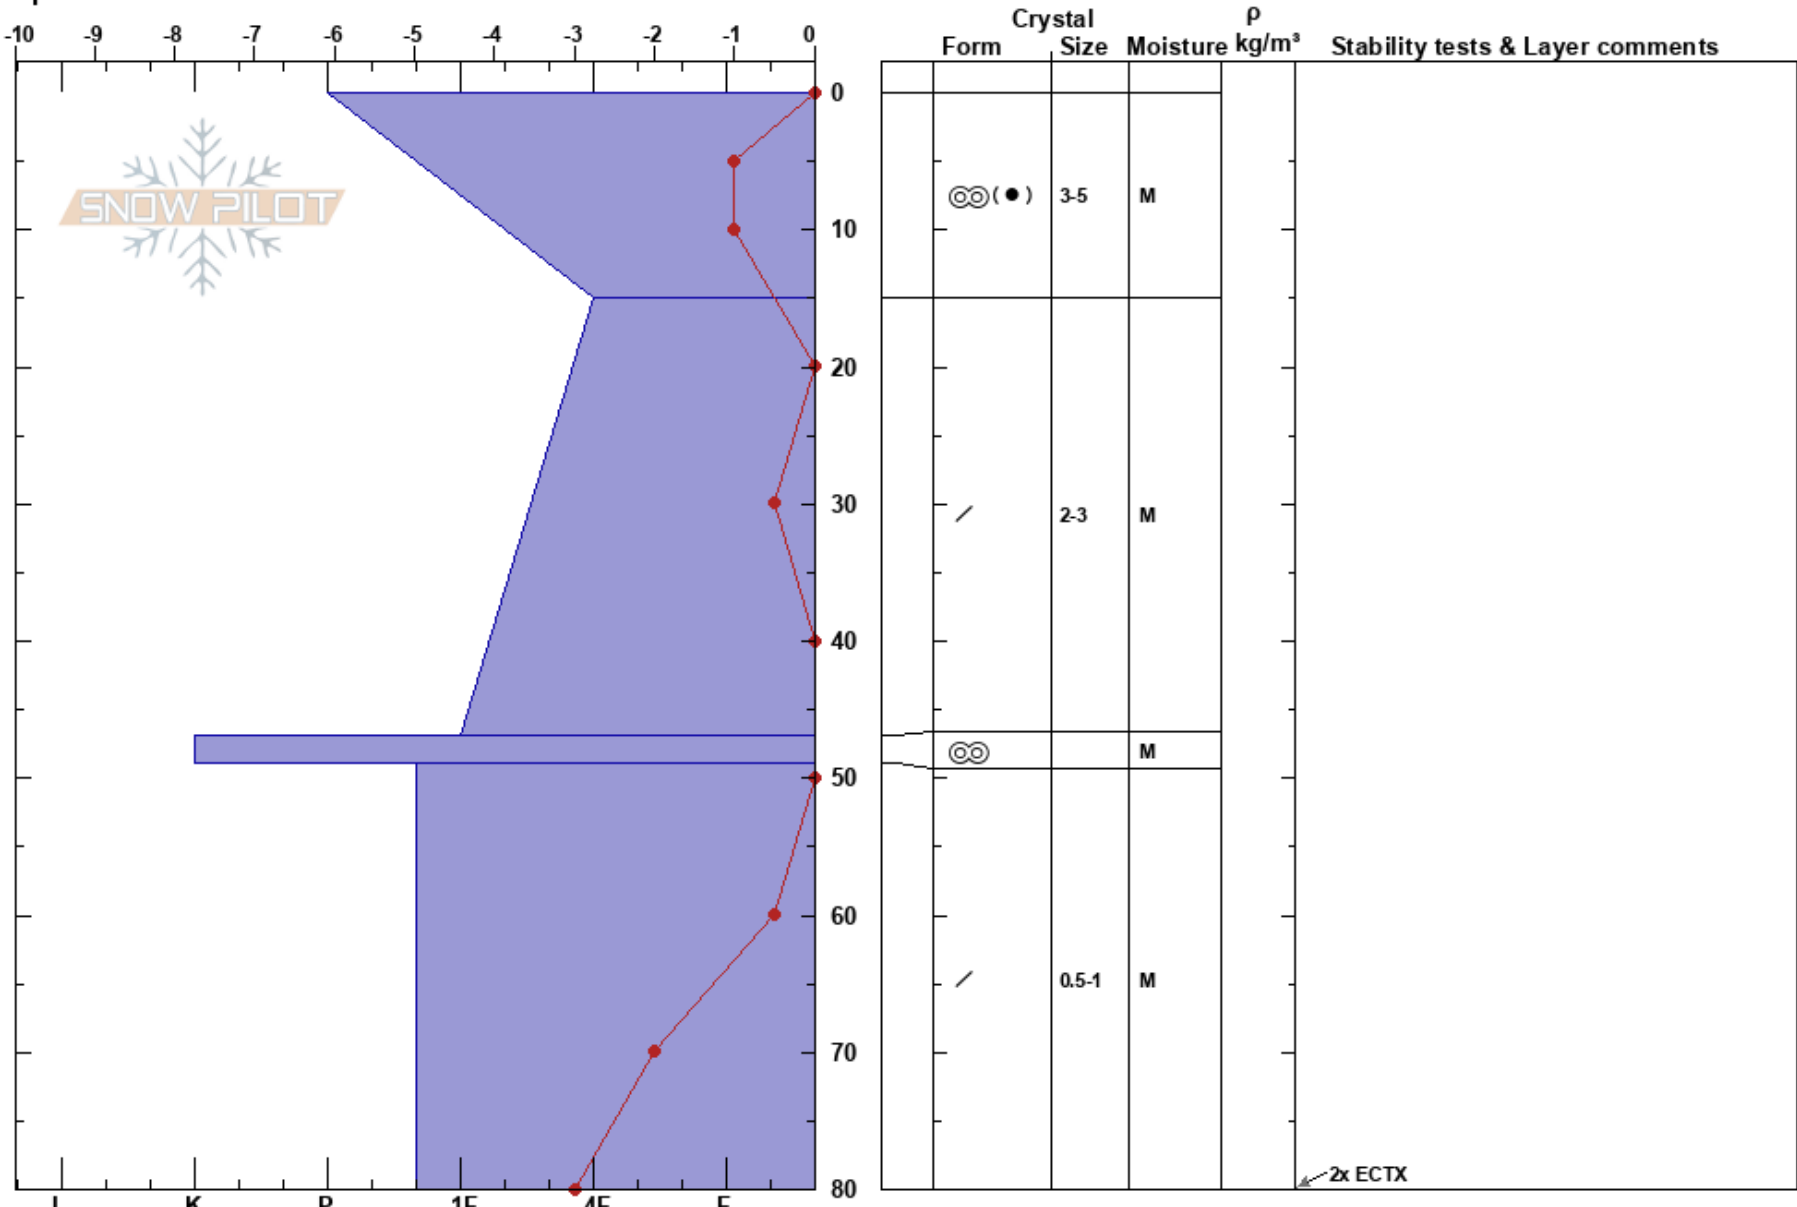

Negro Canyon 20170312
 Sierra Nevada
 CA
 Elevation: 7561 ft
 Aspect: N
 Specifics:

Mike Tracey
 03/12/2017 - 10:05am
 Co-ord: 39.34623N, -120.30739W
 Slope Angle: 23°
 Wind Loading: no

Stability:
 Air Temperature: 9°C
 Sky Cover: CLR
 Precipitation: NO
 Wind: Calm

Layer Notes:
 47-49cm: Problematic layer

Notes: HS > 350 cm. supportable crust with ski penetration <5cm, softer breakable crust in tree areas