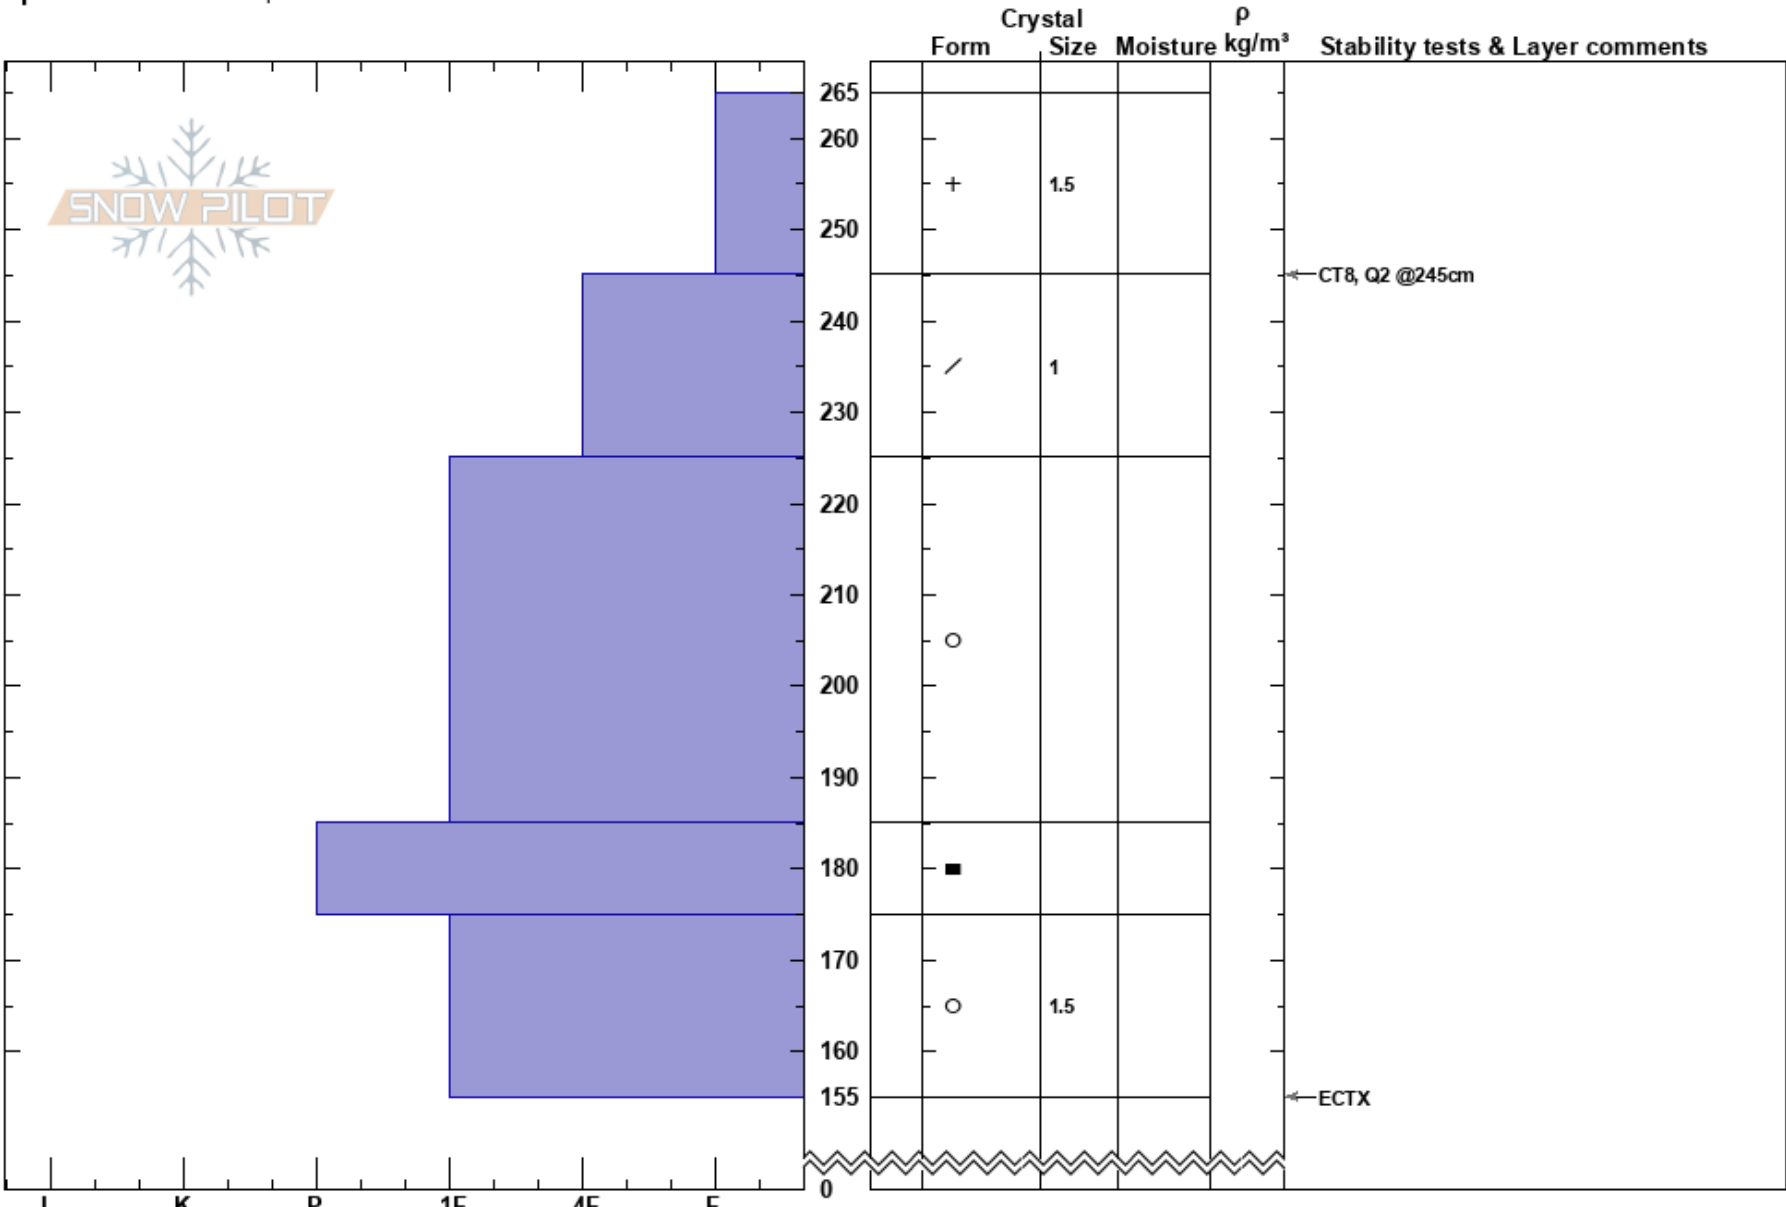

Peak 6996  
 Southern Glacier Nationa  
 MT  
 Elevation: 6700 ft  
 Aspect: NE  
 Specifics: We skied slope

Marc Venery  
 03/12/2017 - 2:00pm  
 Co-ord: 48.28394N, -113.47899W  
 Slope Angle: 37°  
 Wind Loading: yes

Stability:  
 Air Temperature: -4°C  
 Sky Cover: BKN  
 Precipitation: S1  
 Wind: W Moderate

HS:265  
 PF:45  
 PS:25  
 245-225cm:Problematic layer

Notes: