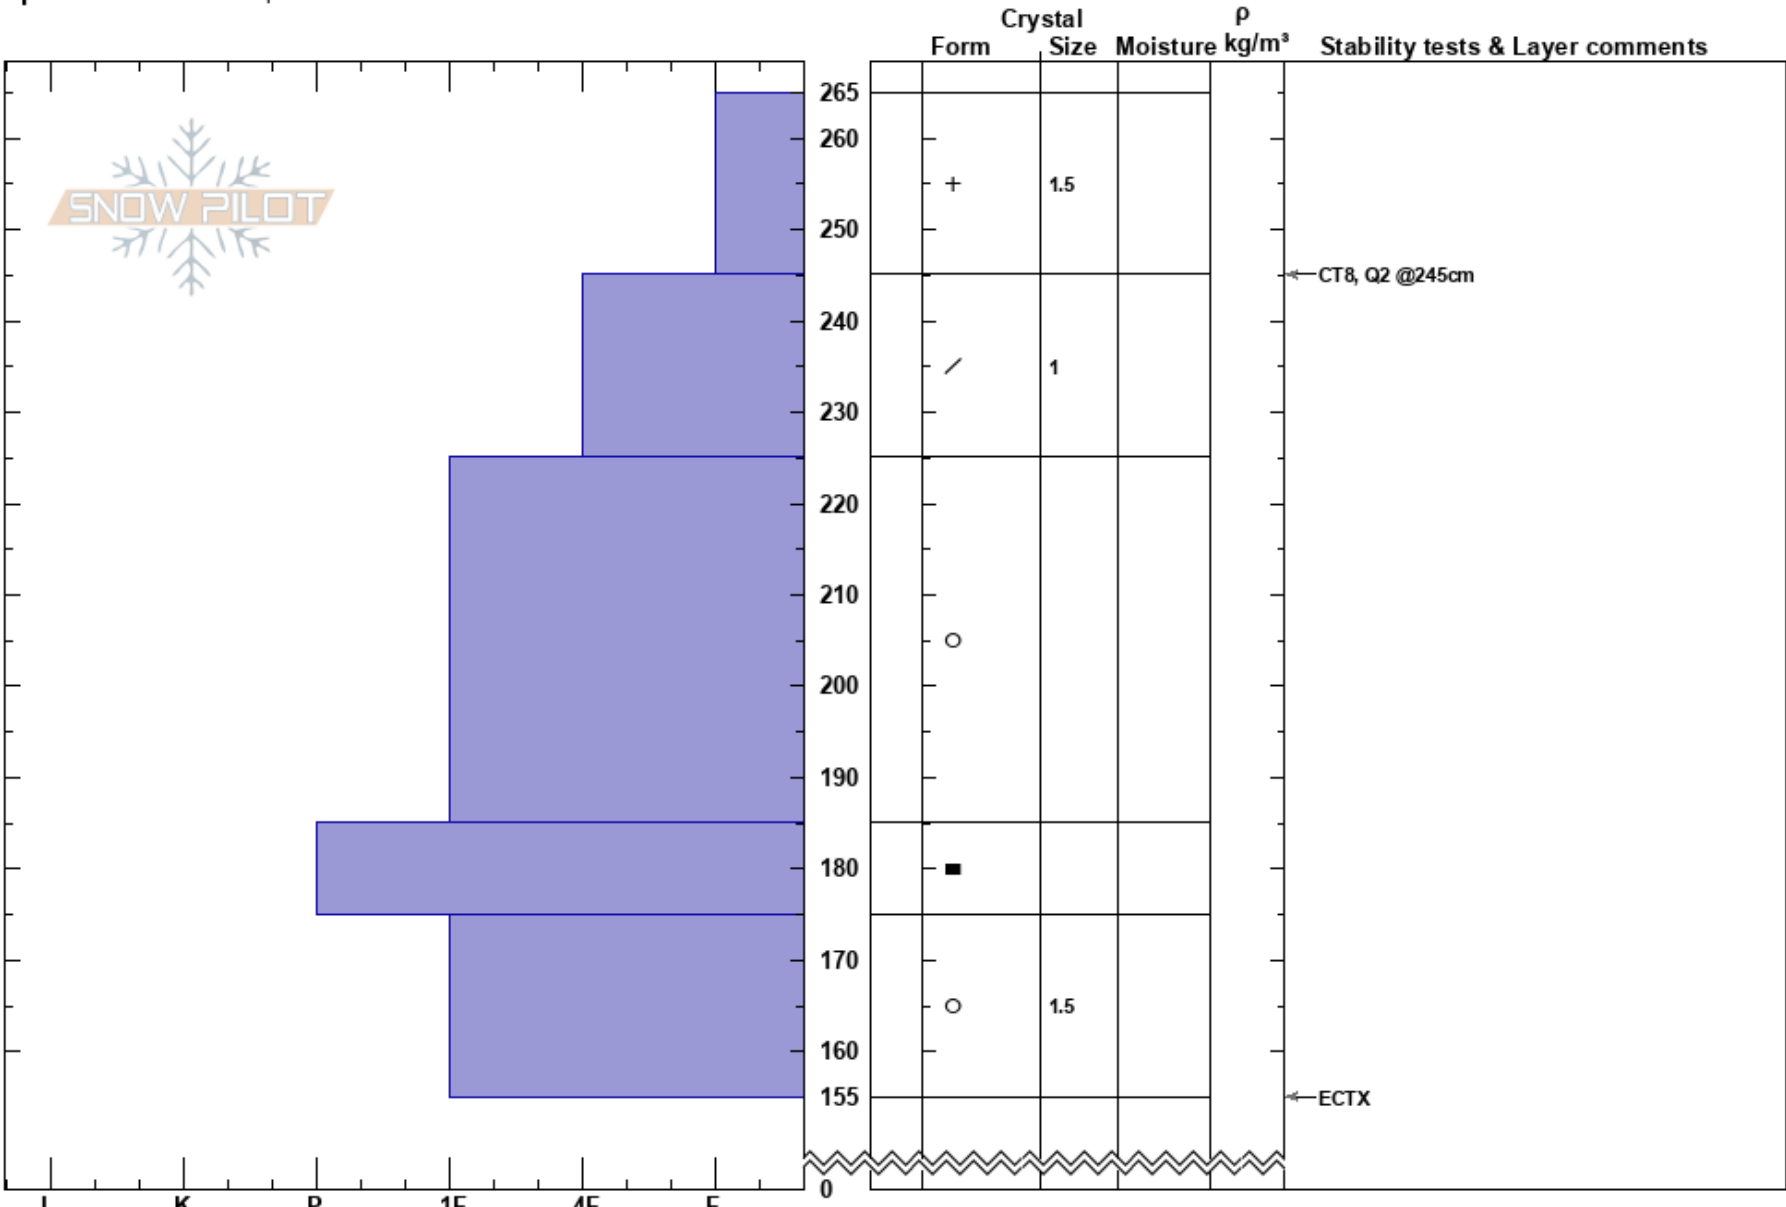

Peak 6996
 Southern Glacier Nationa
 MT
 Elevation: 6700 ft
 Aspect: NE
 Specifics: We skied slope

Marc Venery
 03/12/2017 - 2:00pm
 Co-ord: 48.28394N, -113.47899W
 Slope Angle: 37°
 Wind Loading: yes

Stability:
 Air Temperature: -4°C
 Sky Cover: BKN
 Precipitation: S1
 Wind: W Moderate

HS:265
 PF:45
 PS:25
 245-225cm:Problematic layer

Notes: