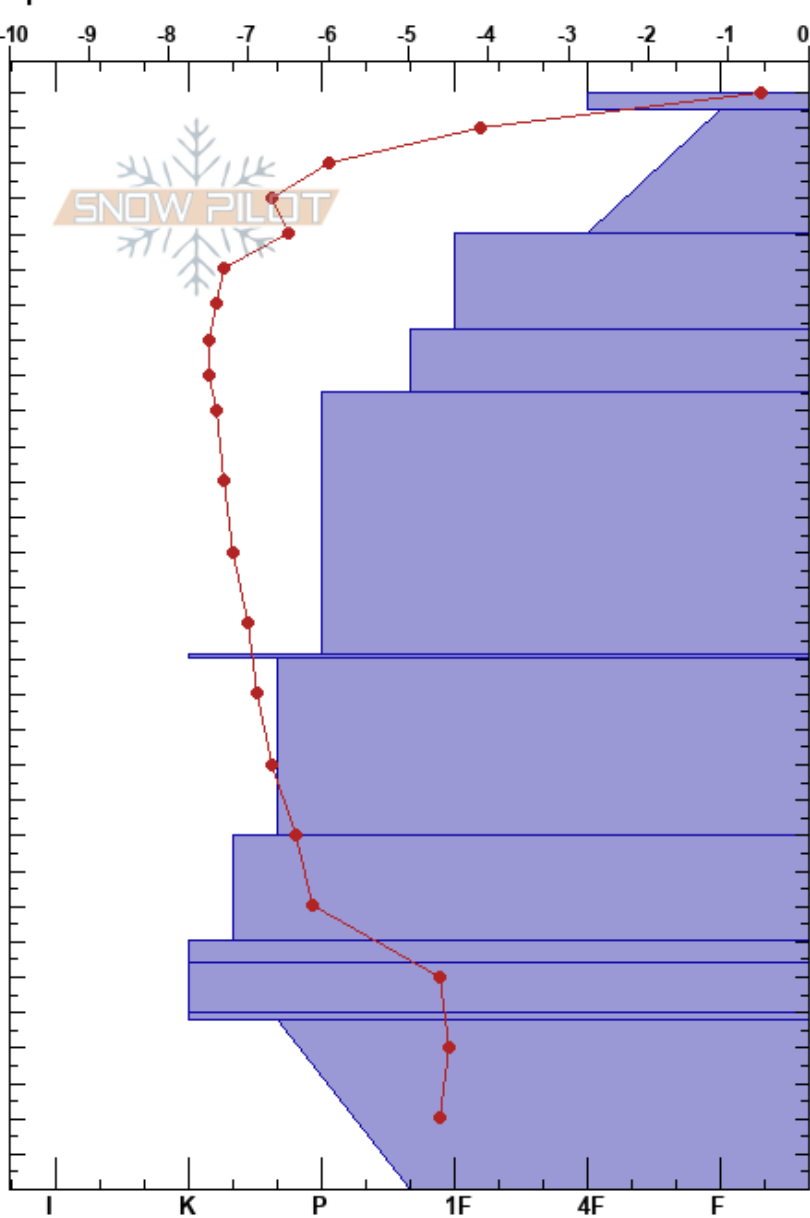

Above the WX
 Bridger Range
 MT
 Elevation: 7500 ft
 Aspect: E
 Specifics:

Zachary Miller
 03/06/2020 - 3:15pm
 Co-ord: 45.83560N, -110.93510W
 Slope Angle: 28°
 Wind Loading:

Stability:
 Air Temperature: 3°C
 Sky Cover: FEW
 Precipitation: NO
 Wind: Calm

HS:310
 Layer Notes:
 70-64cm: thanksgiving crust combo
 70-64cm: Problematic layer

Form	Crystal Size	Moisture	ρ kg/m ³	Stability tests & Layer comments
⊙ ⊙				
⊙ ⊙			188	
• (/)	0.3		212	
			184	
			236	
•	0.1		252	
			308	
			292	
•	0.1		288	
			276	
			264	
			284	
•	0.3		296	
			320	
			324	
			308	
			292	
=			308	
			324	
•	0.1		328	
			316	
			332	
•	0.5		316	
			312	
			336	
■ (⊕)	(1)		328	70-64cm: thanksgiving crust combo
⊕	0.5		324	
■			348	
			340	
□	1		344	
			344	
			344	ECTX