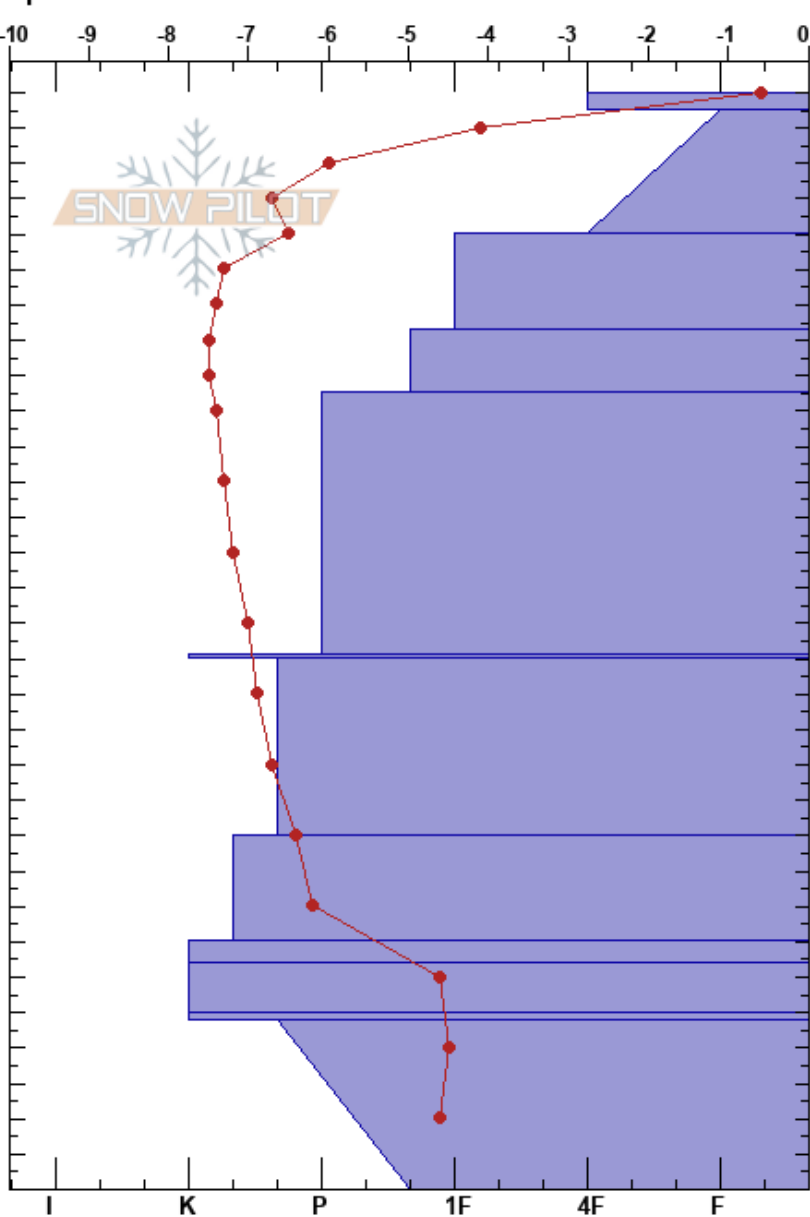

Above the WX  
 Bridger Range  
 MT  
 Elevation: 7500 ft  
 Aspect: E  
 Specifics:

Zachary Miller  
 03/06/2020 - 3:15pm  
 Co-ord: 45.83560N, -110.93510W  
 Slope Angle: 28°  
 Wind Loading:

Stability:  
 Air Temperature: 3°C  
 Sky Cover: FEW  
 Precipitation: NO  
 Wind: Calm

HS:310  
 Layer Notes:  
 70-64cm: thanksgiving crust combo  
 70-64cm: Problematic layer

Form	Crystal Size	Moisture	$\rho$ kg/m <sup>3</sup>	Stability tests & Layer comments
☉☉				
☉☉			188	
● ( / )	0.3		212	
			184	
			236	
●	0.1		252	
			308	
			292	
●	0.1		288	
			276	
			264	
			284	
●	0.3		296	
			320	
			324	
			308	
			292	
=			308	
			324	
●	0.1		328	
			316	
			332	
●	0.5		316	
			312	
			336	
■ ( ⊖ )	(1)		328	70-64cm: thanksgiving crust combo
⊖	0.5		324	
■			348	
			340	
□	1		344	
			344	
			344	ECTX