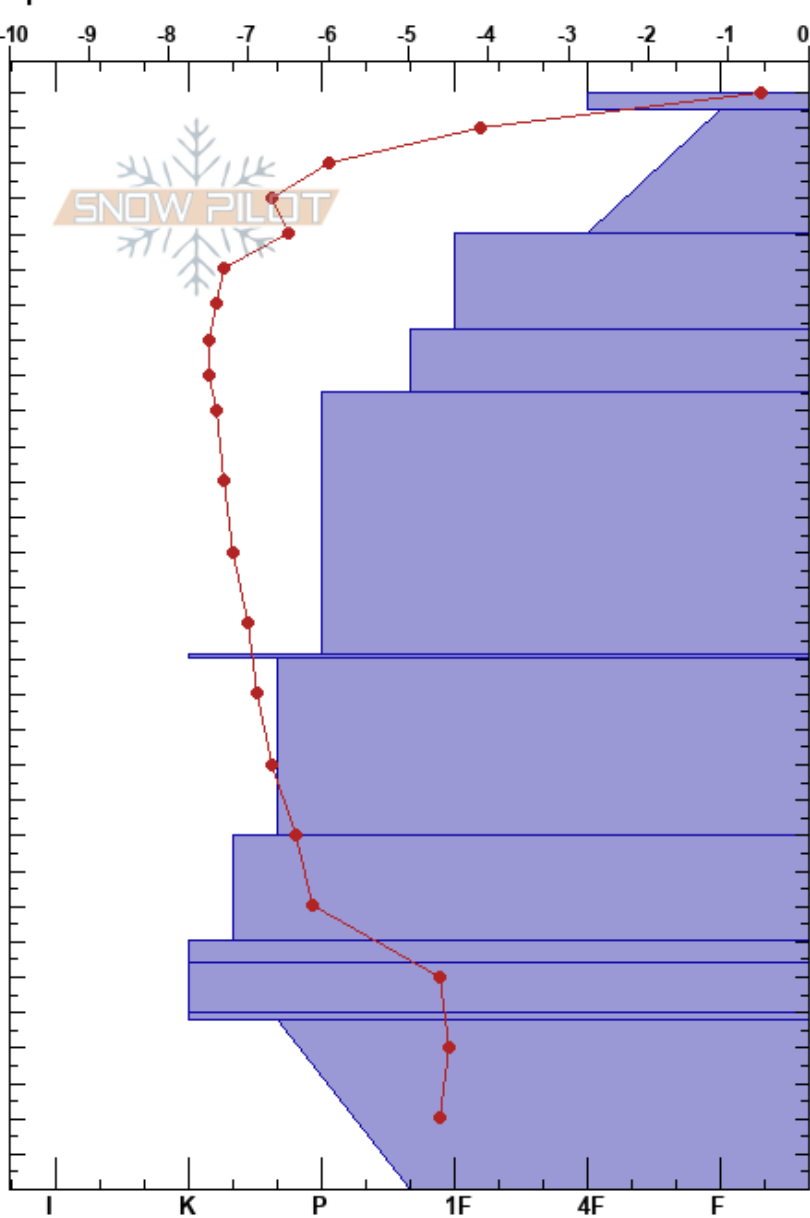

Above the WX
 Bridger Range
 MT
 Elevation: 7500 ft
 Aspect: E
 Specifics:

Zachary Miller
 03/06/2020 - 3:15pm
 Co-ord: 45.83560N, -110.93510W
 Slope Angle: 28°
 Wind Loading:

Stability:
 Air Temperature: 3°C
 Sky Cover: FEW
 Precipitation: NO
 Wind: Calm

HS:310
 Layer Notes:
 70-64cm: thanksgiving crust combo
 70-64cm: Problematic layer

Form	Crystal Size	Moisture	ρ kg/m ³	Stability tests & Layer comments
☉☉				
☉☉			188	
● (/)	0.3		212	
			184	
			236	
●	0.1		252	
			308	
			292	
●	0.1		288	
			276	
			264	
			284	
●	0.3		296	
			320	
			324	
			308	
			292	
=			308	
			324	
●	0.1		328	
			316	
			332	
●	0.5		316	
			312	
			336	
■ (⊖)	(1)		328	70-64cm: thanksgiving crust combo
⊖	0.5		324	
■			348	
			340	
□	1		344	
			344	
			344	ECTX