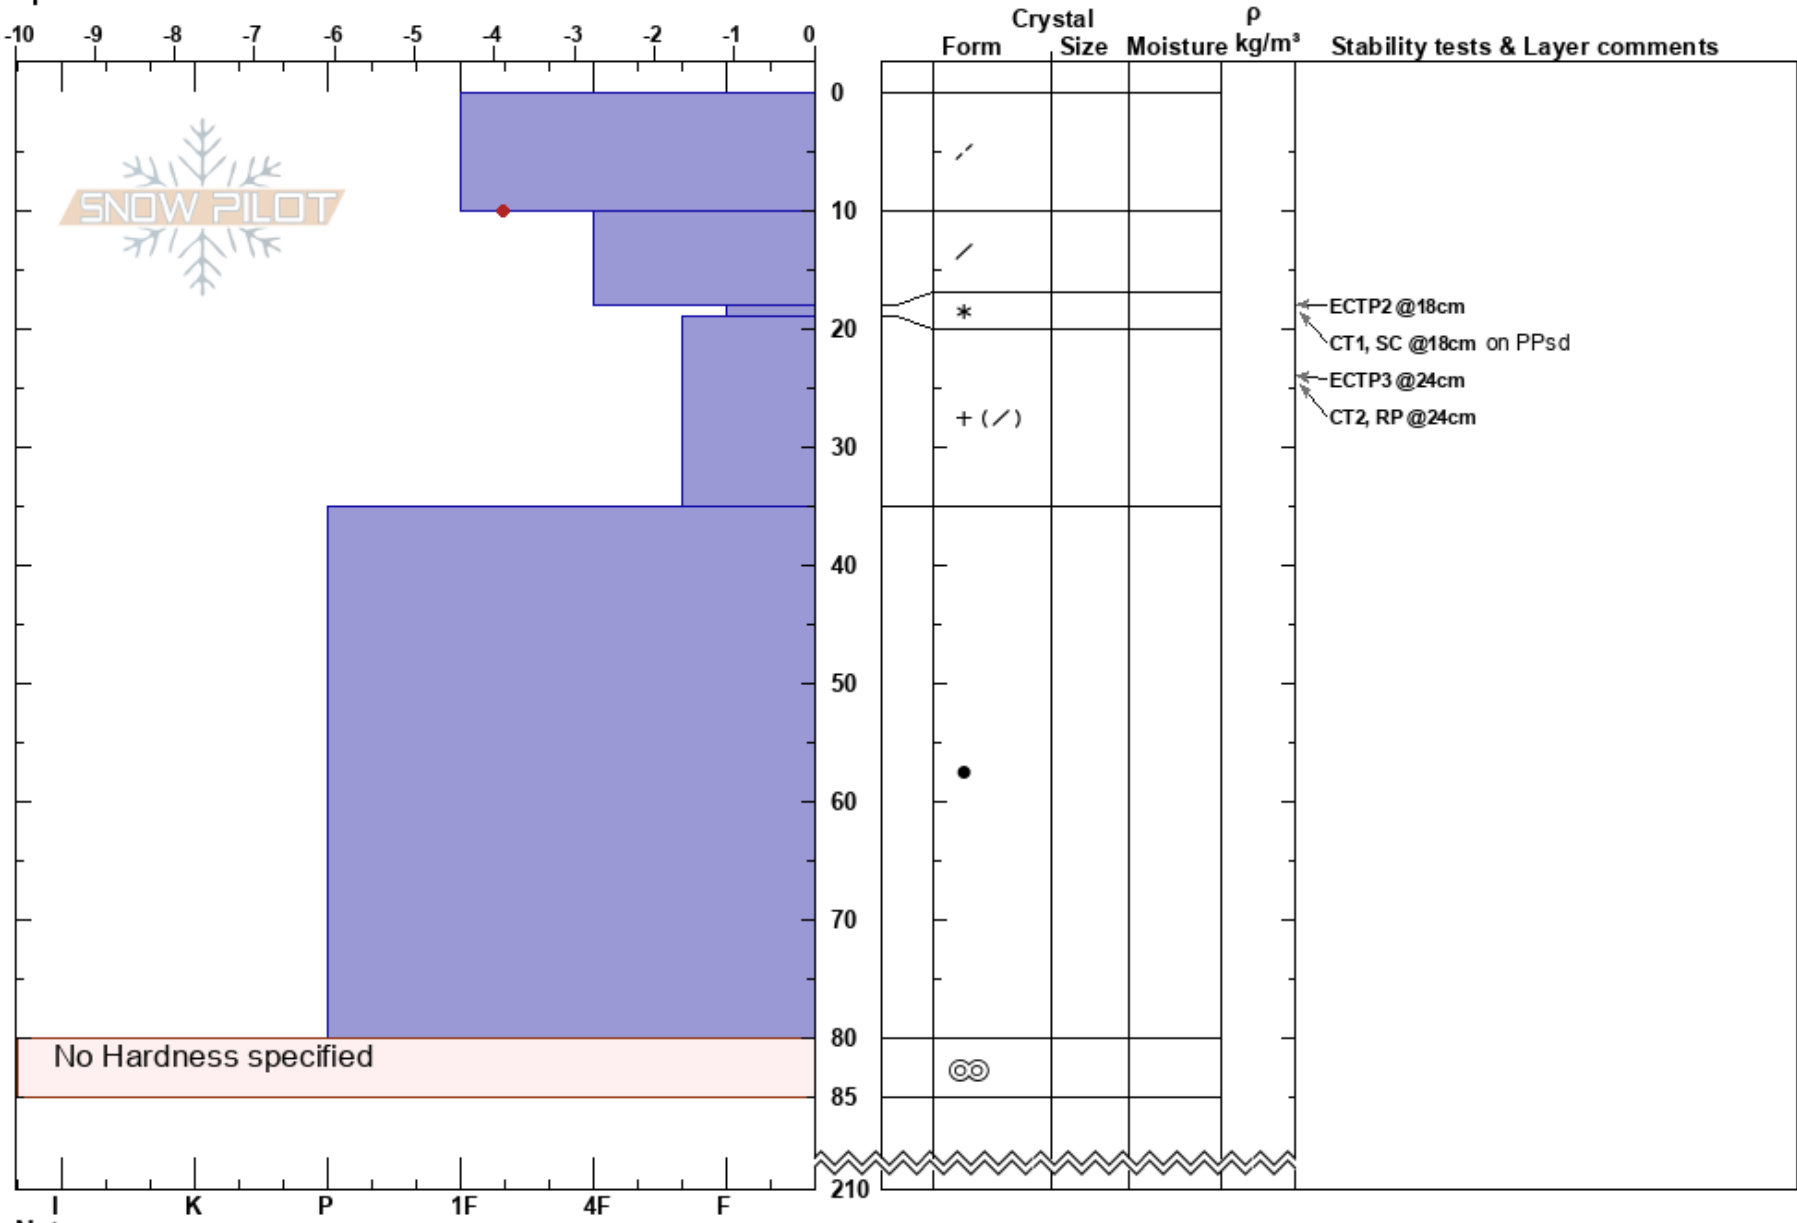

Borkan\_lil  
 Borkafjället  
 Sweden  
 Elevation: 840 m  
 Aspect: NE  
 Specifics:

Tyler Curtis  
 08/03/2020 - 11:00  
 Co-ord: 65.20895N, 15.48562E  
 Slope Angle: 29°  
 Wind Loading: yes

Stability: HS:210  
 Air Temperature: -2.6°C PF:30 18-19cm:Problematic layer  
 Sky Cover: OVC  
 Precipitation: S-1  
 Wind: S Moderate