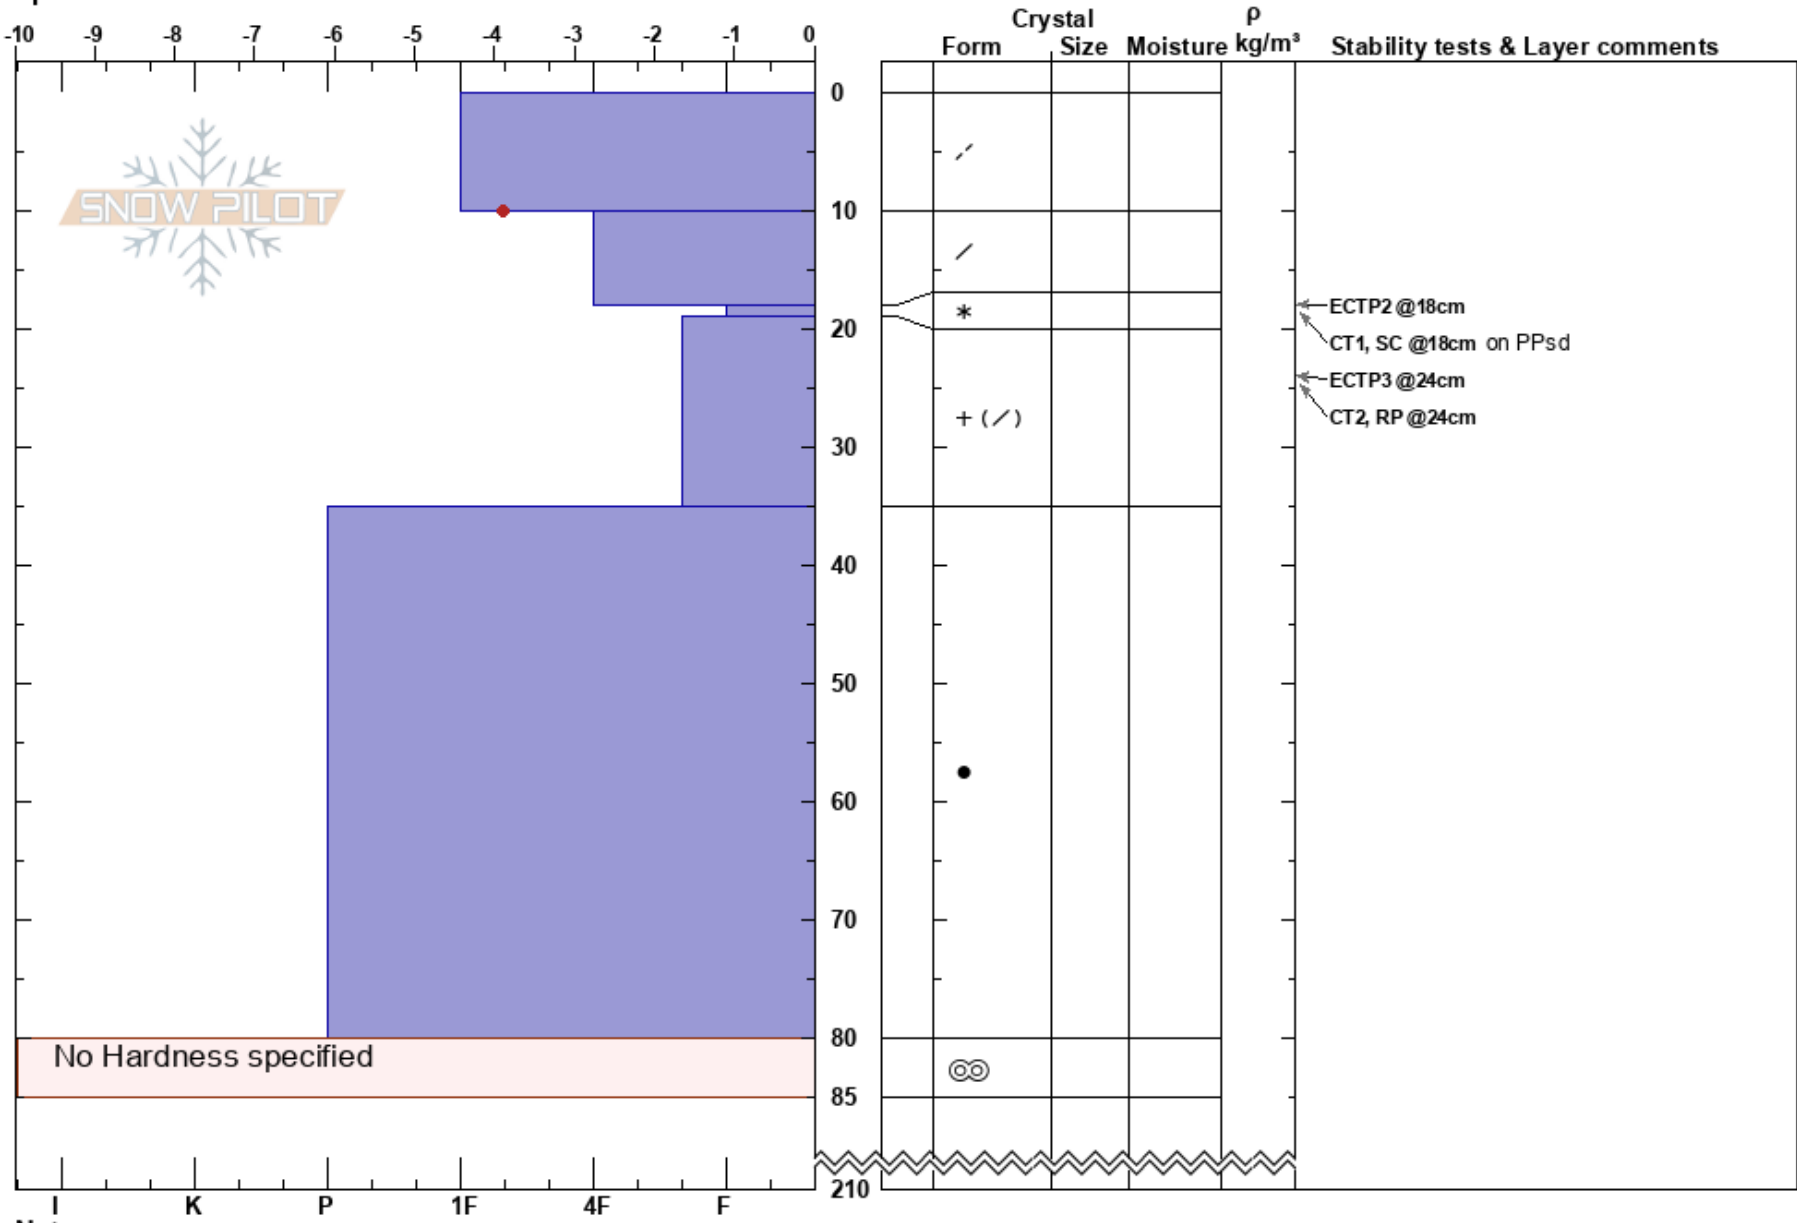

Borkan\_lil  
 Borkafället  
 Sweden  
 Elevation: 840 m  
 Aspect: NE  
 Specifics:

Tyler Curtis  
 08/03/2020 - 11:00  
 Co-ord: 65.20895N, 15.48562E  
 Slope Angle: 29°  
 Wind Loading: yes

Stability: HS:210  
 Air Temperature: -2.6°C PF:30 18-19cm:Problematic layer  
 Sky Cover: OVC  
 Precipitation: S-1  
 Wind: S Moderate