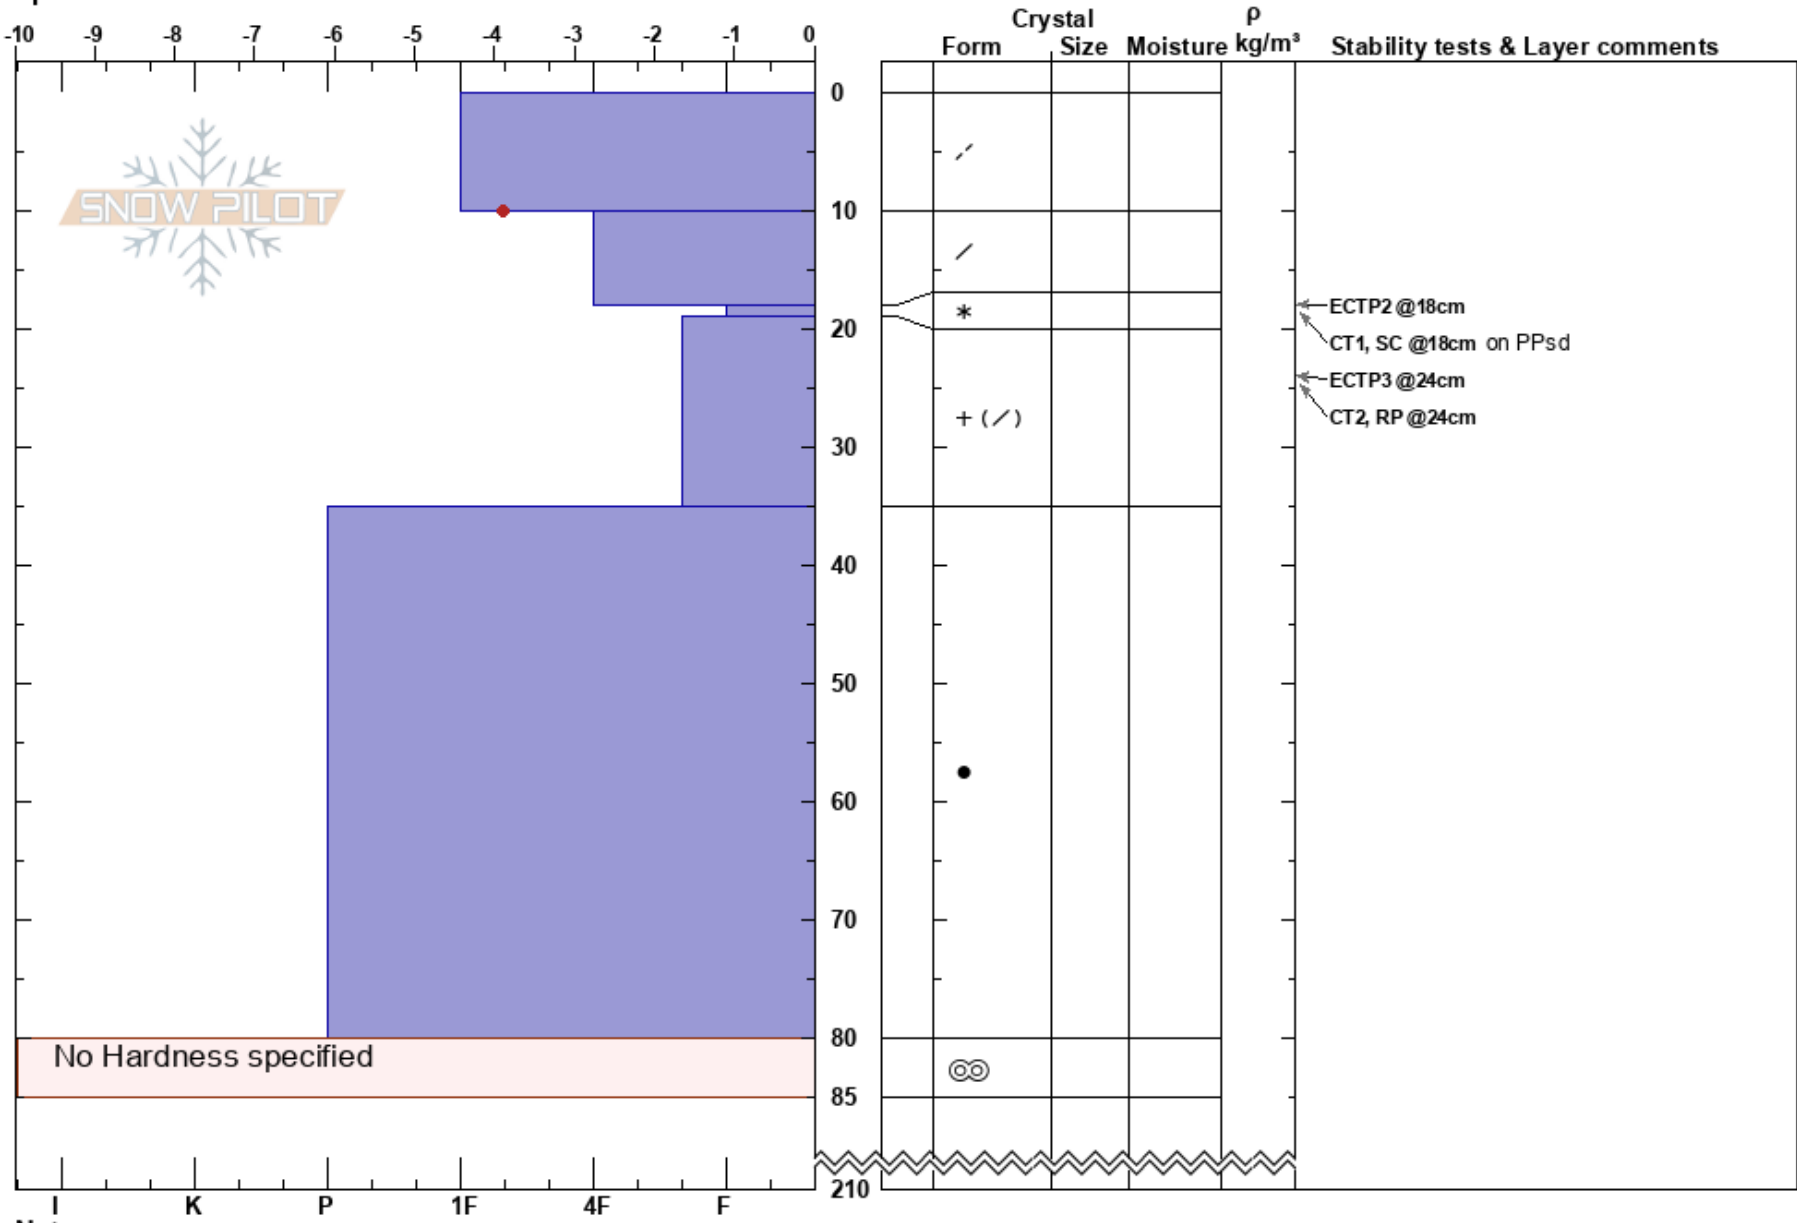

Borkan_lil
 Borkafjället
 Sweden
 Elevation: 840 m
 Aspect: NE
 Specifics:

Tyler Curtis
 08/03/2020 - 11:00
 Co-ord: 65.20895N, 15.48562E
 Slope Angle: 29°
 Wind Loading: yes

Stability: HS:210
 Air Temperature: -2.6°C PF:30 18-19cm:Problematic layer
 Sky Cover: OVC
 Precipitation: S-1
 Wind: S Moderate