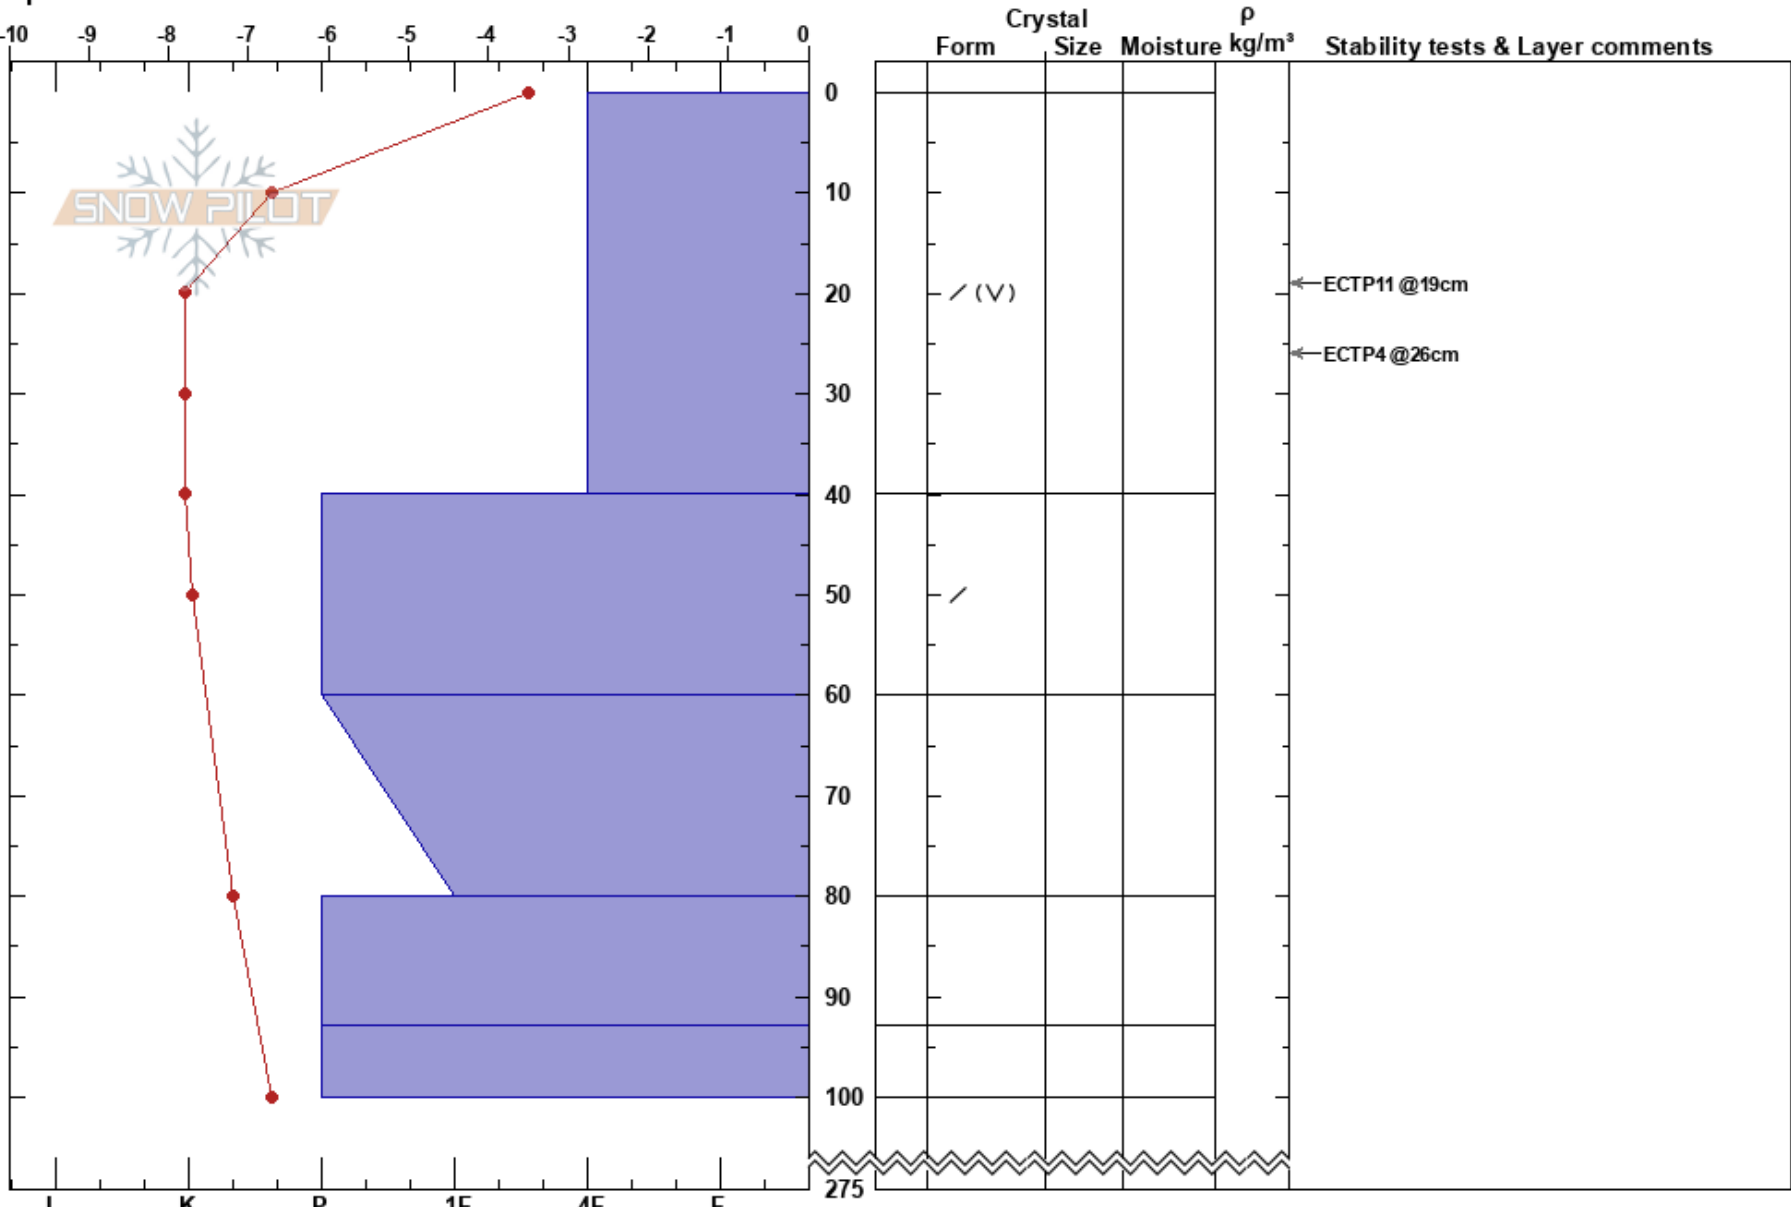

Stintbäcken 705
 Västra Vindelfjällen
 Sweden
 Elevation: 705 m
 Aspect: 300°
 Specifics:

Sam Hedman
 08/03/2020 - 10:30
 Co-ord:
 Slope Angle: 35°
 Wind Loading: no

Stability:
 Air Temperature: -3.5°C PF:15
 Sky Cover: OVC
 Precipitation: S-1
 Wind: SE Light Breeze

Layer Notes:

Notes: