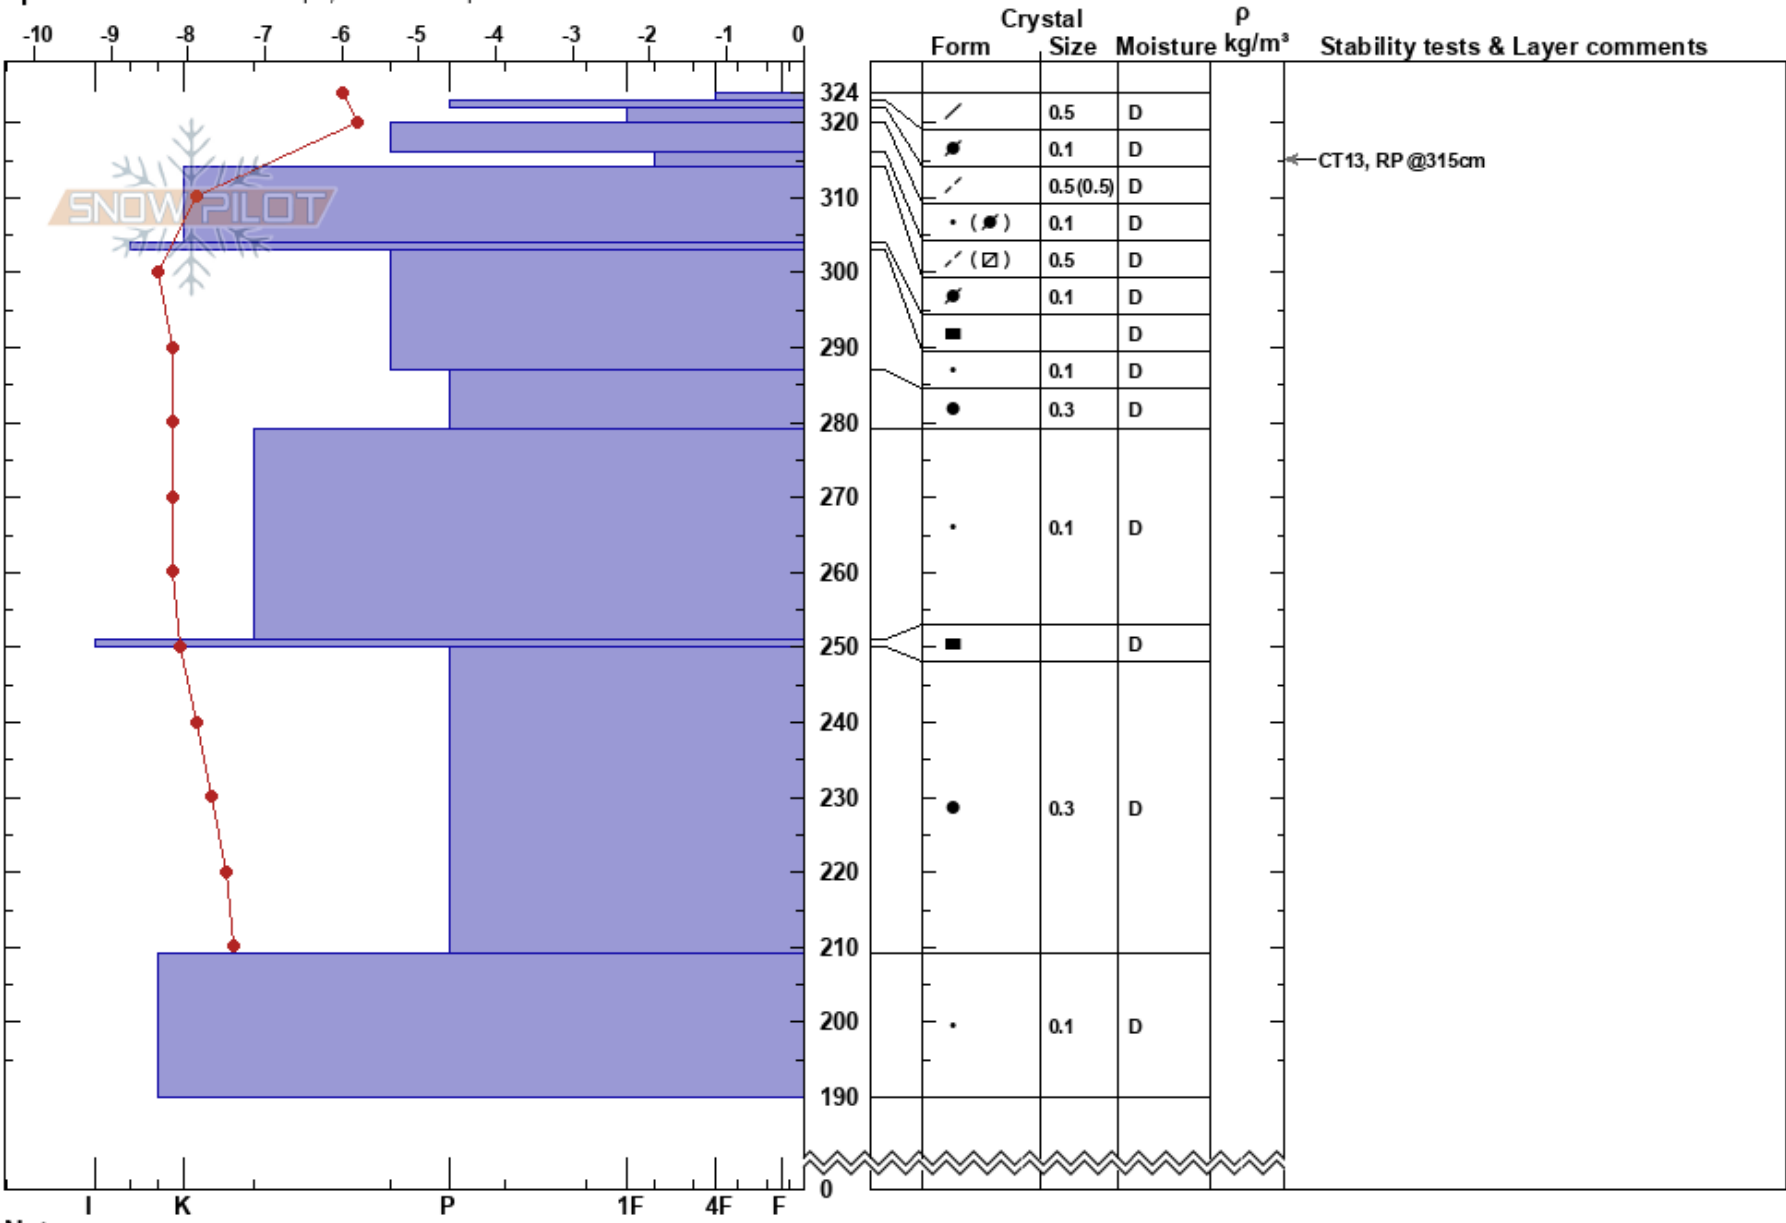

Av.path #39
 Kirovsk
 Russia
Elevation: 951 m
Aspect: SE
Specifics: Ski tracks on slope; We skied slope

Mikhail Ryabchikov
 08/03/2020 - 12:30
Co-ord: 529208E 7508578N
Slope Angle:
Wind Loading: previous

Stability: Good **HS:**324 **Layer Notes:**
Air Temperature: -6°C **PF:**6 316-314cm:Problematic layer
Sky Cover: BKN
Precipitation: NO
Wind: SW Moderate

Notes: