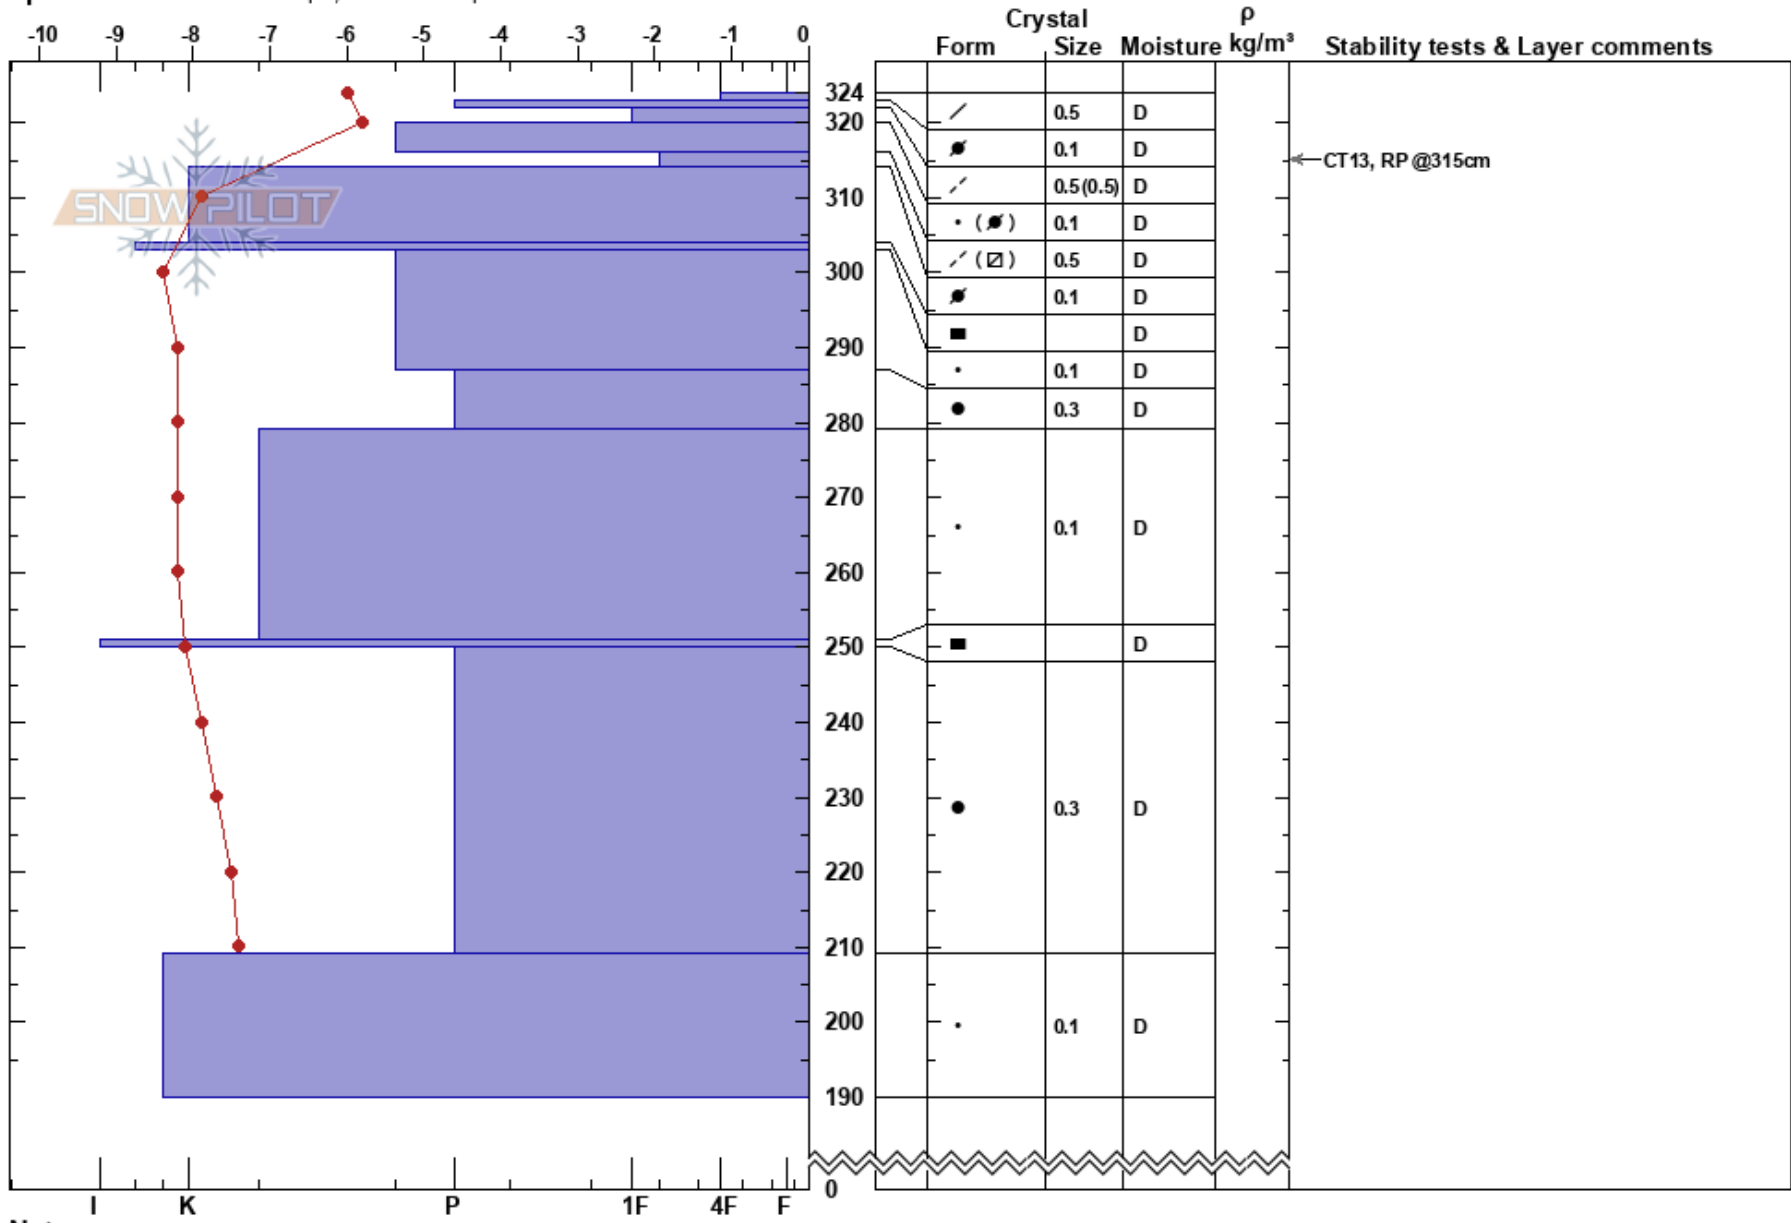

Av.path #39  
 Kirovsk  
 Russia  
**Elevation:** 951 m  
**Aspect:** SE  
**Specifics:** Ski tracks on slope; We skied slope

Mikhail Ryabchikov  
 08/03/2020 - 12:30  
**Co-ord:** 529208E 7508578N  
**Slope Angle:**  
**Wind Loading:** previous

**Stability:** Good **HS:**324 **Layer Notes:**  
**Air Temperature:** -6°C **PF:**6 316-314cm:Problematic layer  
**Sky Cover:** BKN  
**Precipitation:** NO  
**Wind:** SW Moderate

Notes: