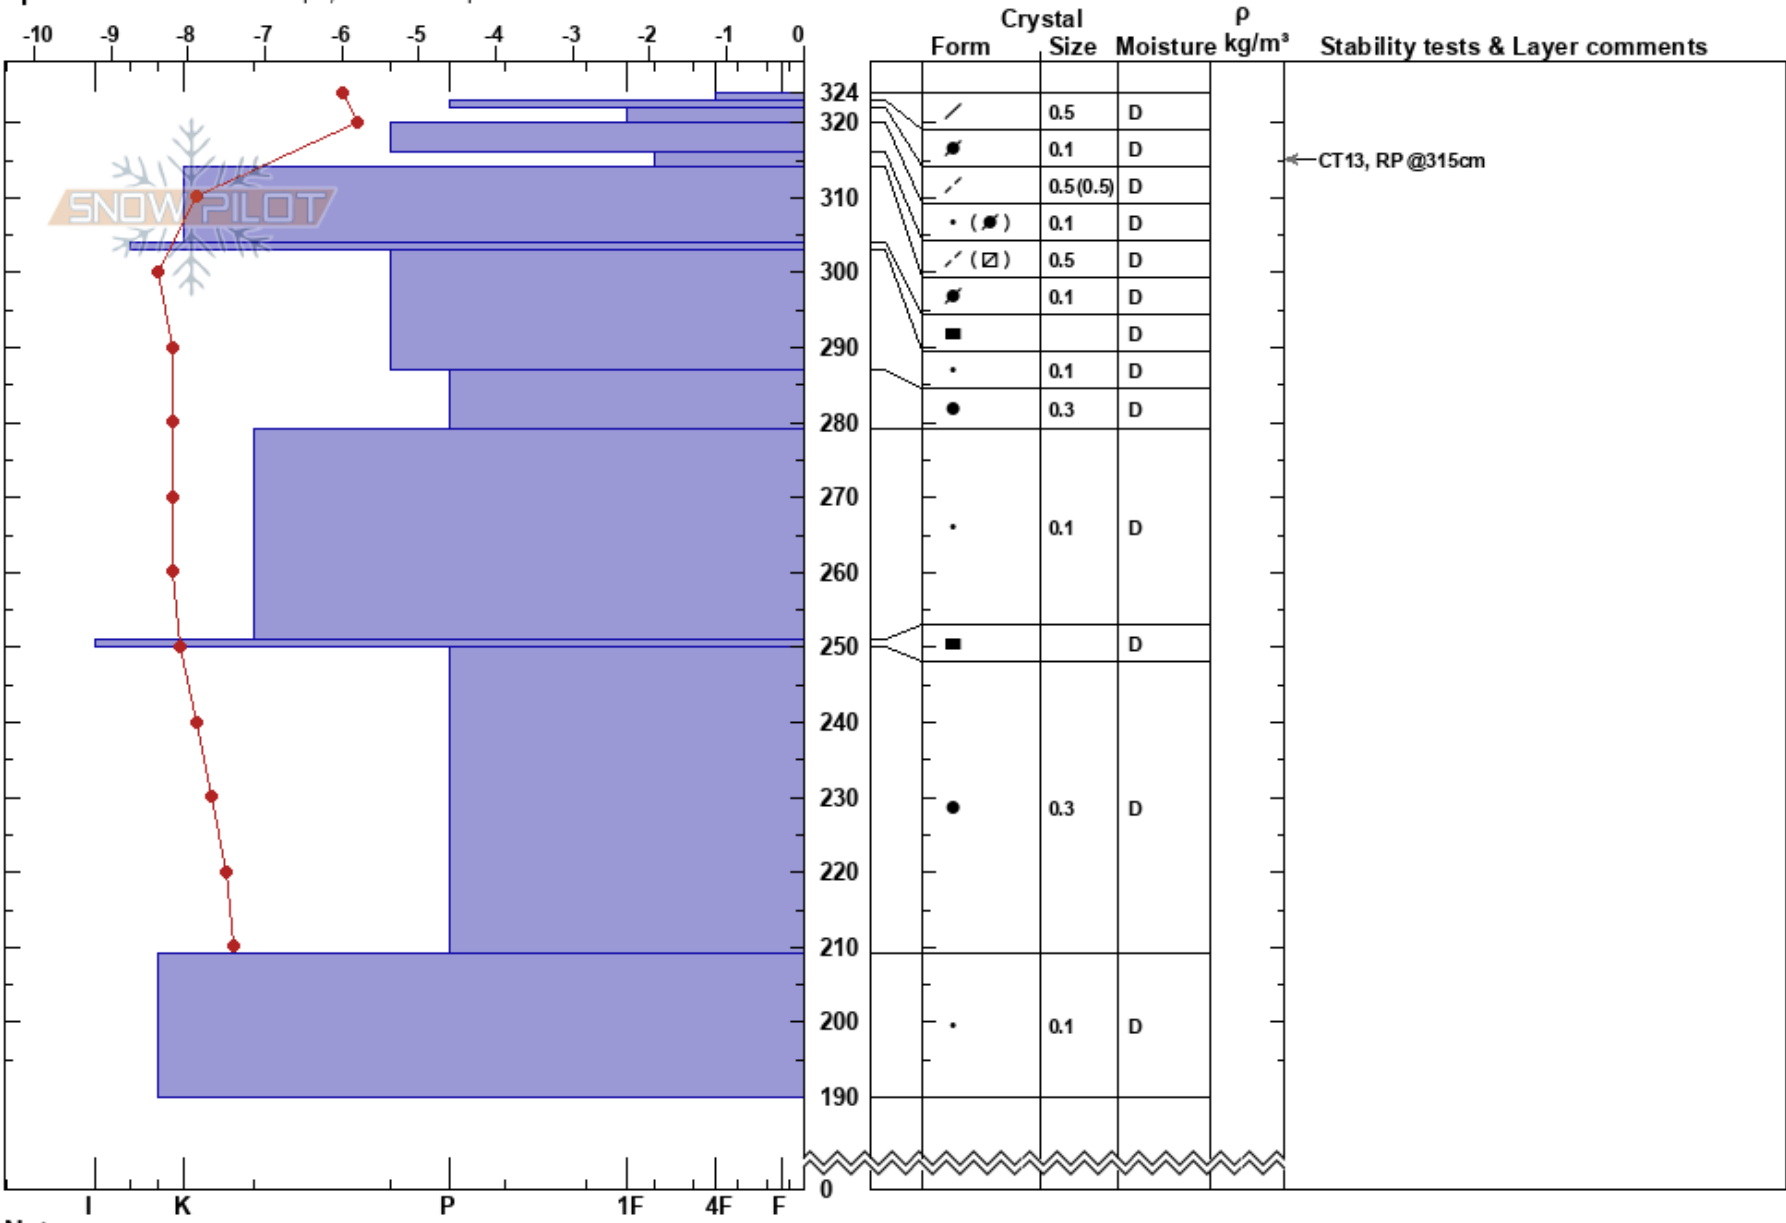

Av.path #39  
 Mikhail Ryabchikov  
 Kirovsk  
 Russia  
**Elevation:** 951 m  
**Aspect:** SE  
**Specifics:** Ski tracks on slope; We skied slope

08/03/2020 - 12:30  
**Co-ord:** 529208E 7508578N  
**Slope Angle:**  
**Wind Loading:** previous

**Stability:** Good  
**Air Temperature:** -6°C  
**Sky Cover:** BKN  
**Precipitation:** NO  
**Wind:** SW Moderate

**HS:**324  
**PF:**6  
 316-314cm:Problematic layer

Notes: