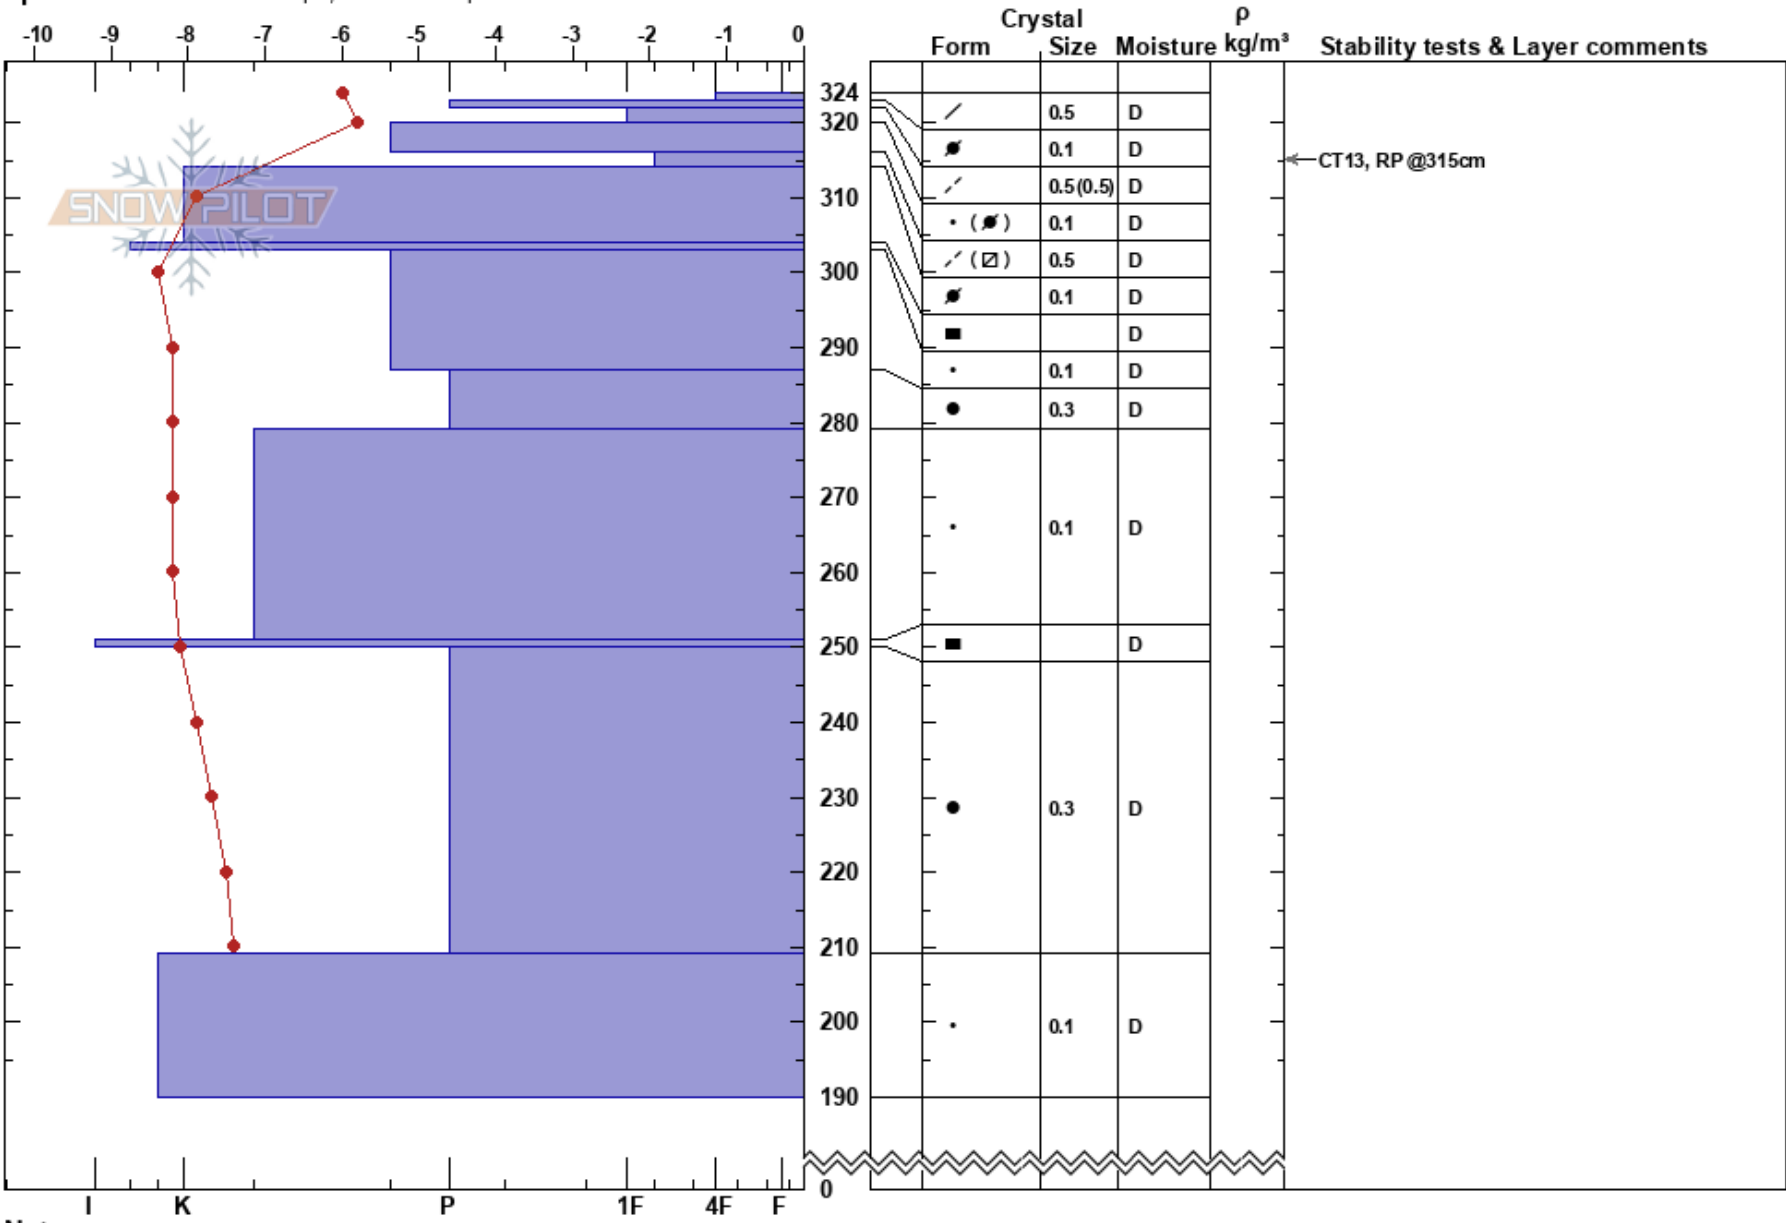

Av.path #39 Mikhail Ryabchikov
 Kirovsk 08/03/2020 - 12:30
 Russia Co-ord: 529208E 7508578N
 Elevation: 951 m Slope Angle:
 Aspect: SE Wind Loading: previous
 Specifics: Ski tracks on slope; We skied slope

Stability: Good HS:324 Layer Notes:
 Air Temperature: -6°C PF:6 316-314cm:Problematic layer
 Sky Cover: BKN
 Precipitation: NO
 Wind: SW Moderate

Notes: