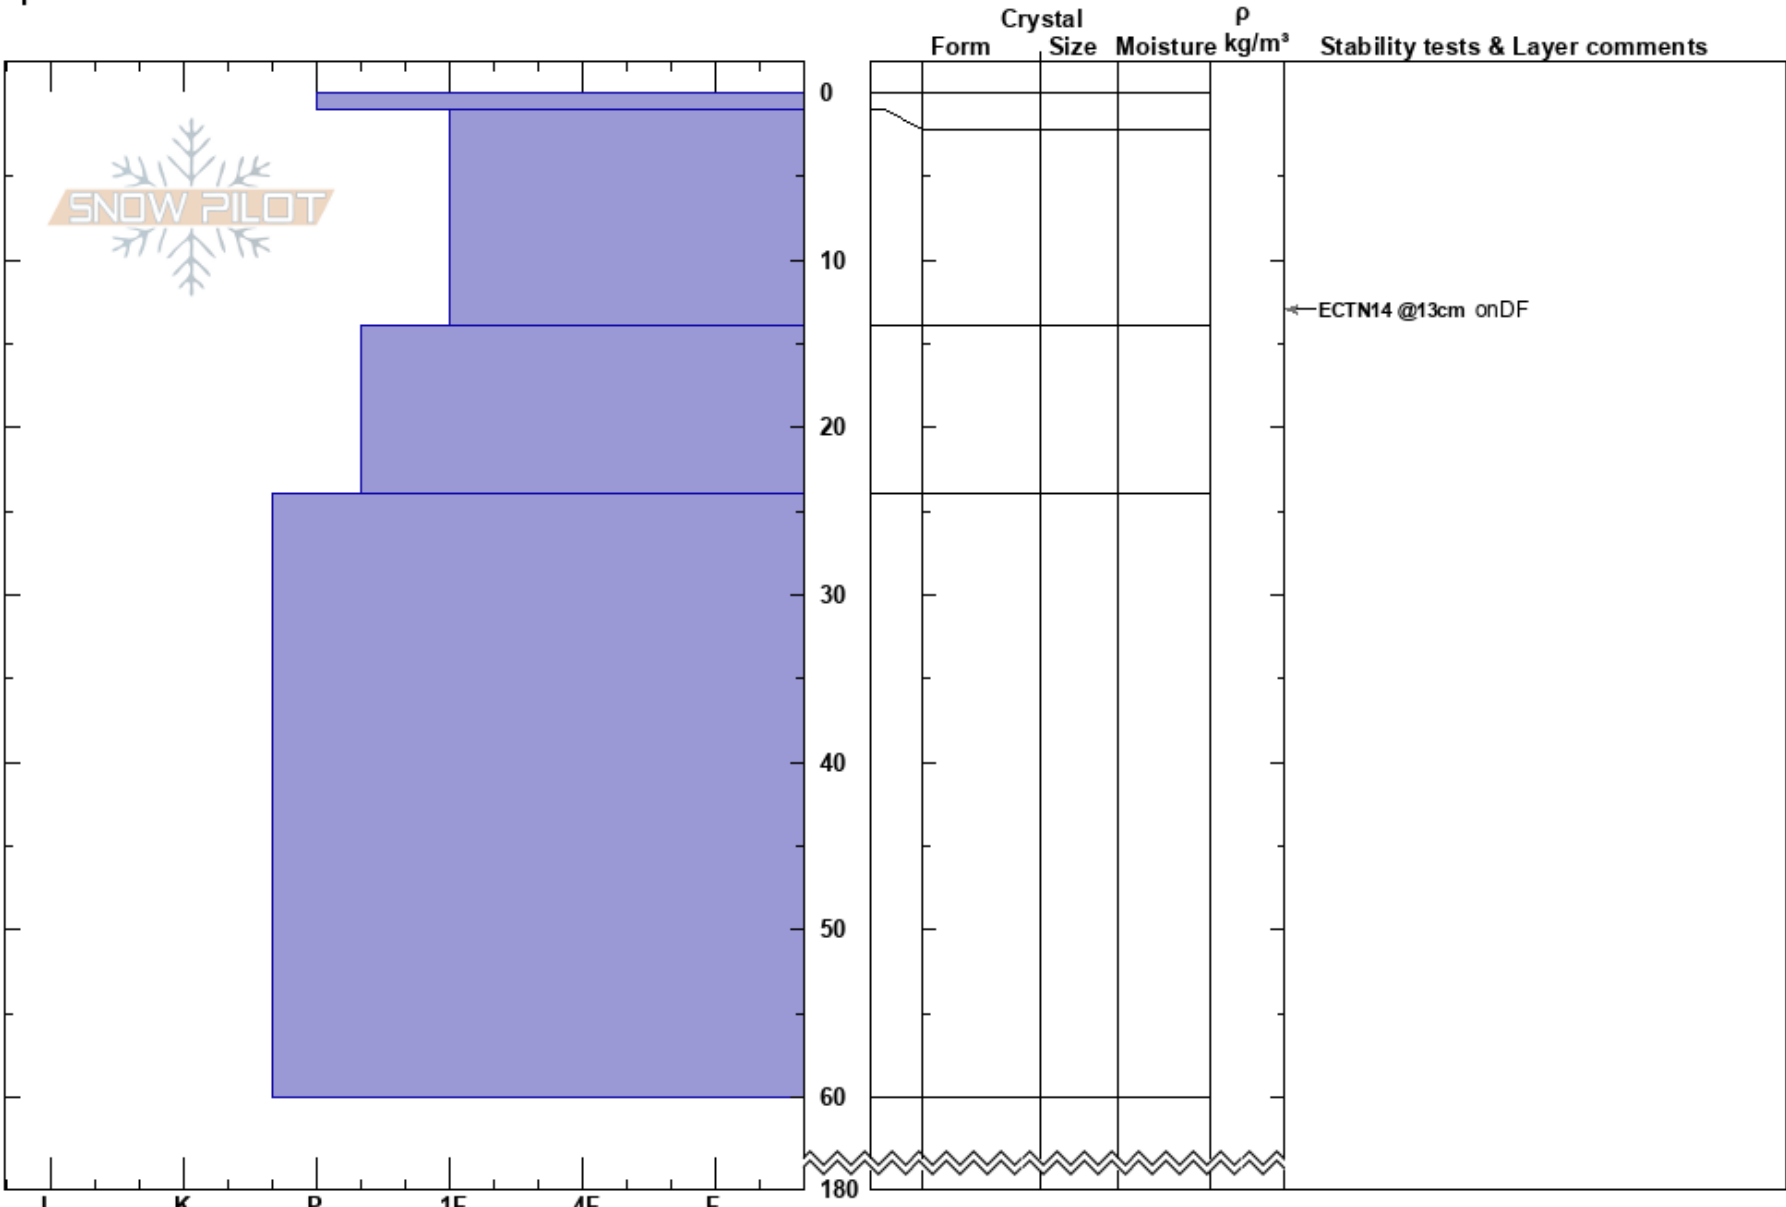

Skarta  
 Kebnekaise  
 Sweden  
 Elevation: 1302 m  
 Aspect: E  
 Specifics:

Jenny Råghall  
 08/03/2020 - 10:40  
 Co-ord:  
 Slope Angle: 24°  
 Wind Loading: no

Stability:  
 Air Temperature: -8°C  
 Sky Cover: X  
 Precipitation: NO  
 Wind: SW Moderate

HS:180  
 PF:15  
 Layer Notes:

Notes: ALP, stor böljande grytformation.