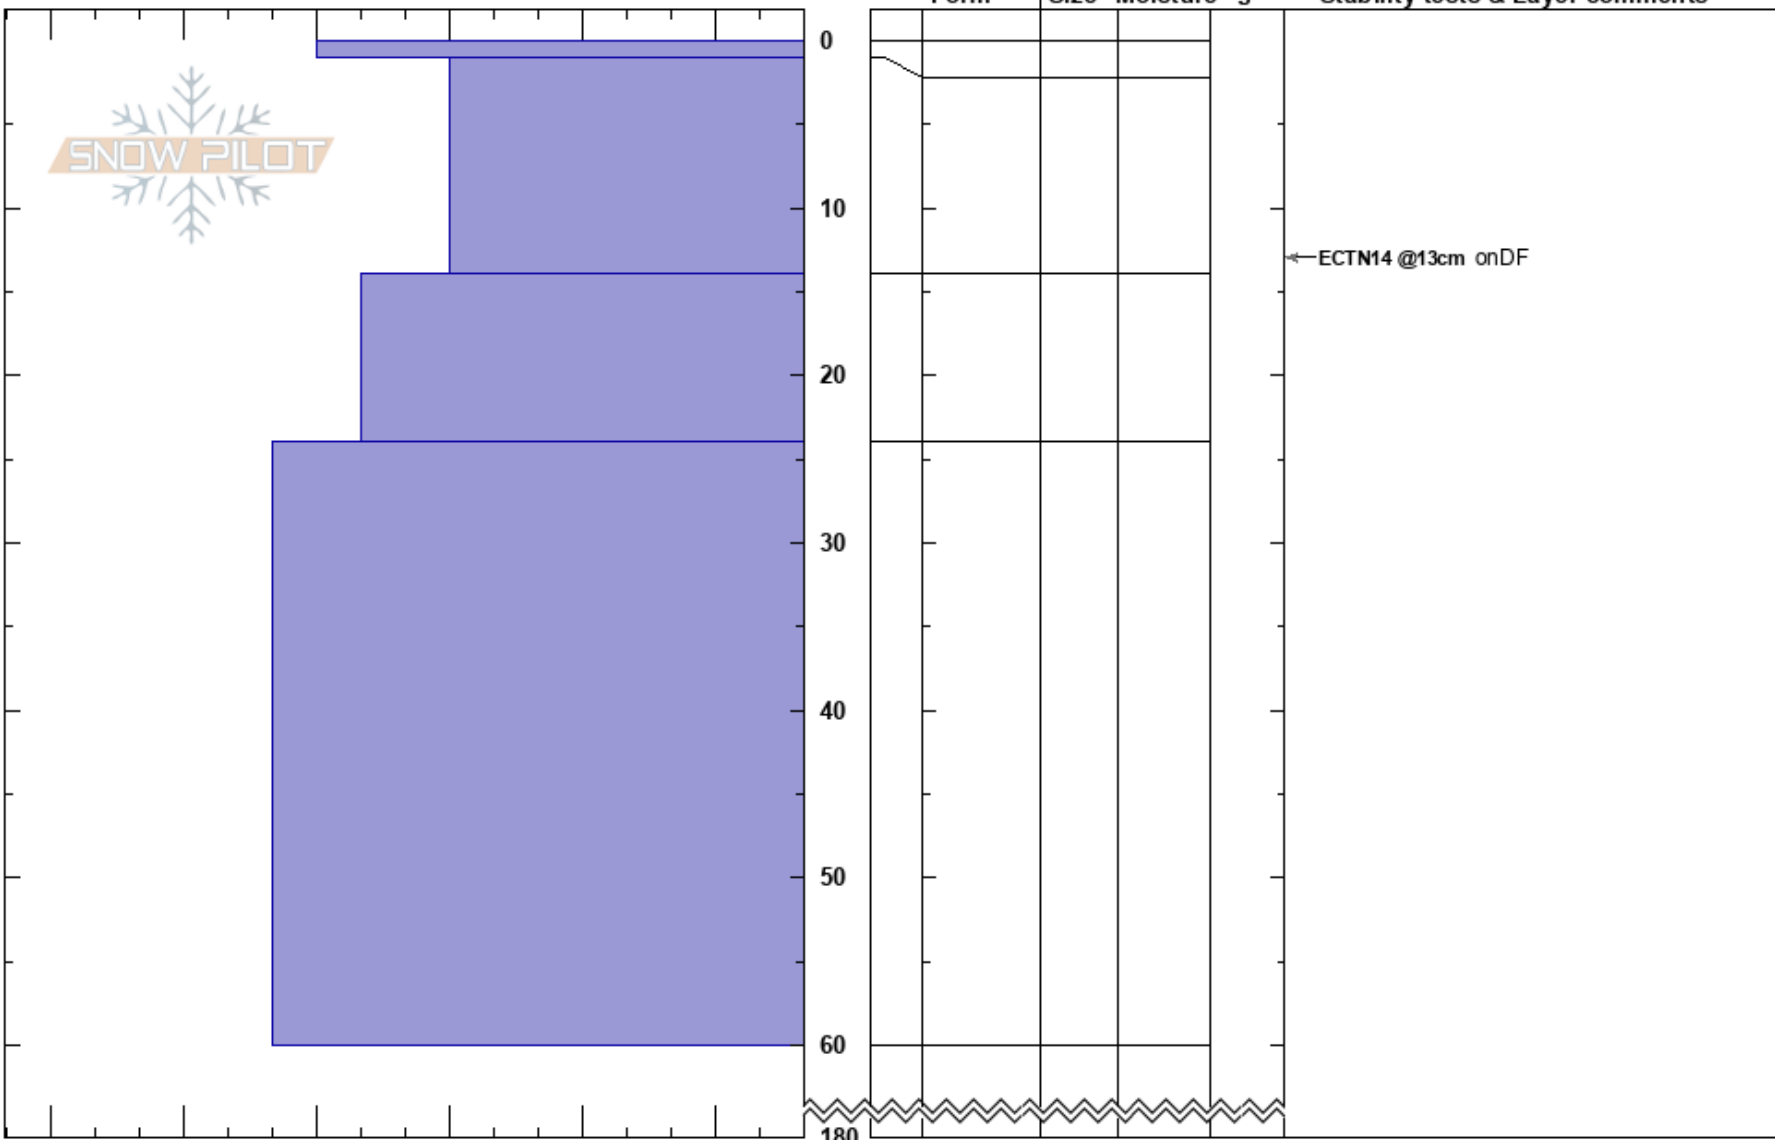

Skarta
 Kebnekaise
 Sweden
 Elevation: 1302 m
 Aspect: E
 Specifics:

Jenny Råghall
 08/03/2020 - 10:40
 Co-ord:
 Slope Angle: 24°
 Wind Loading: no

Stability:
 Air Temperature: -8°C
 Sky Cover: X
 Precipitation: NO
 Wind: SW Moderate

HS:180
 PF:15

Layer Notes:

← ECTN14 @13cm onDF

Notes: ALP, stor böljande grytformation.