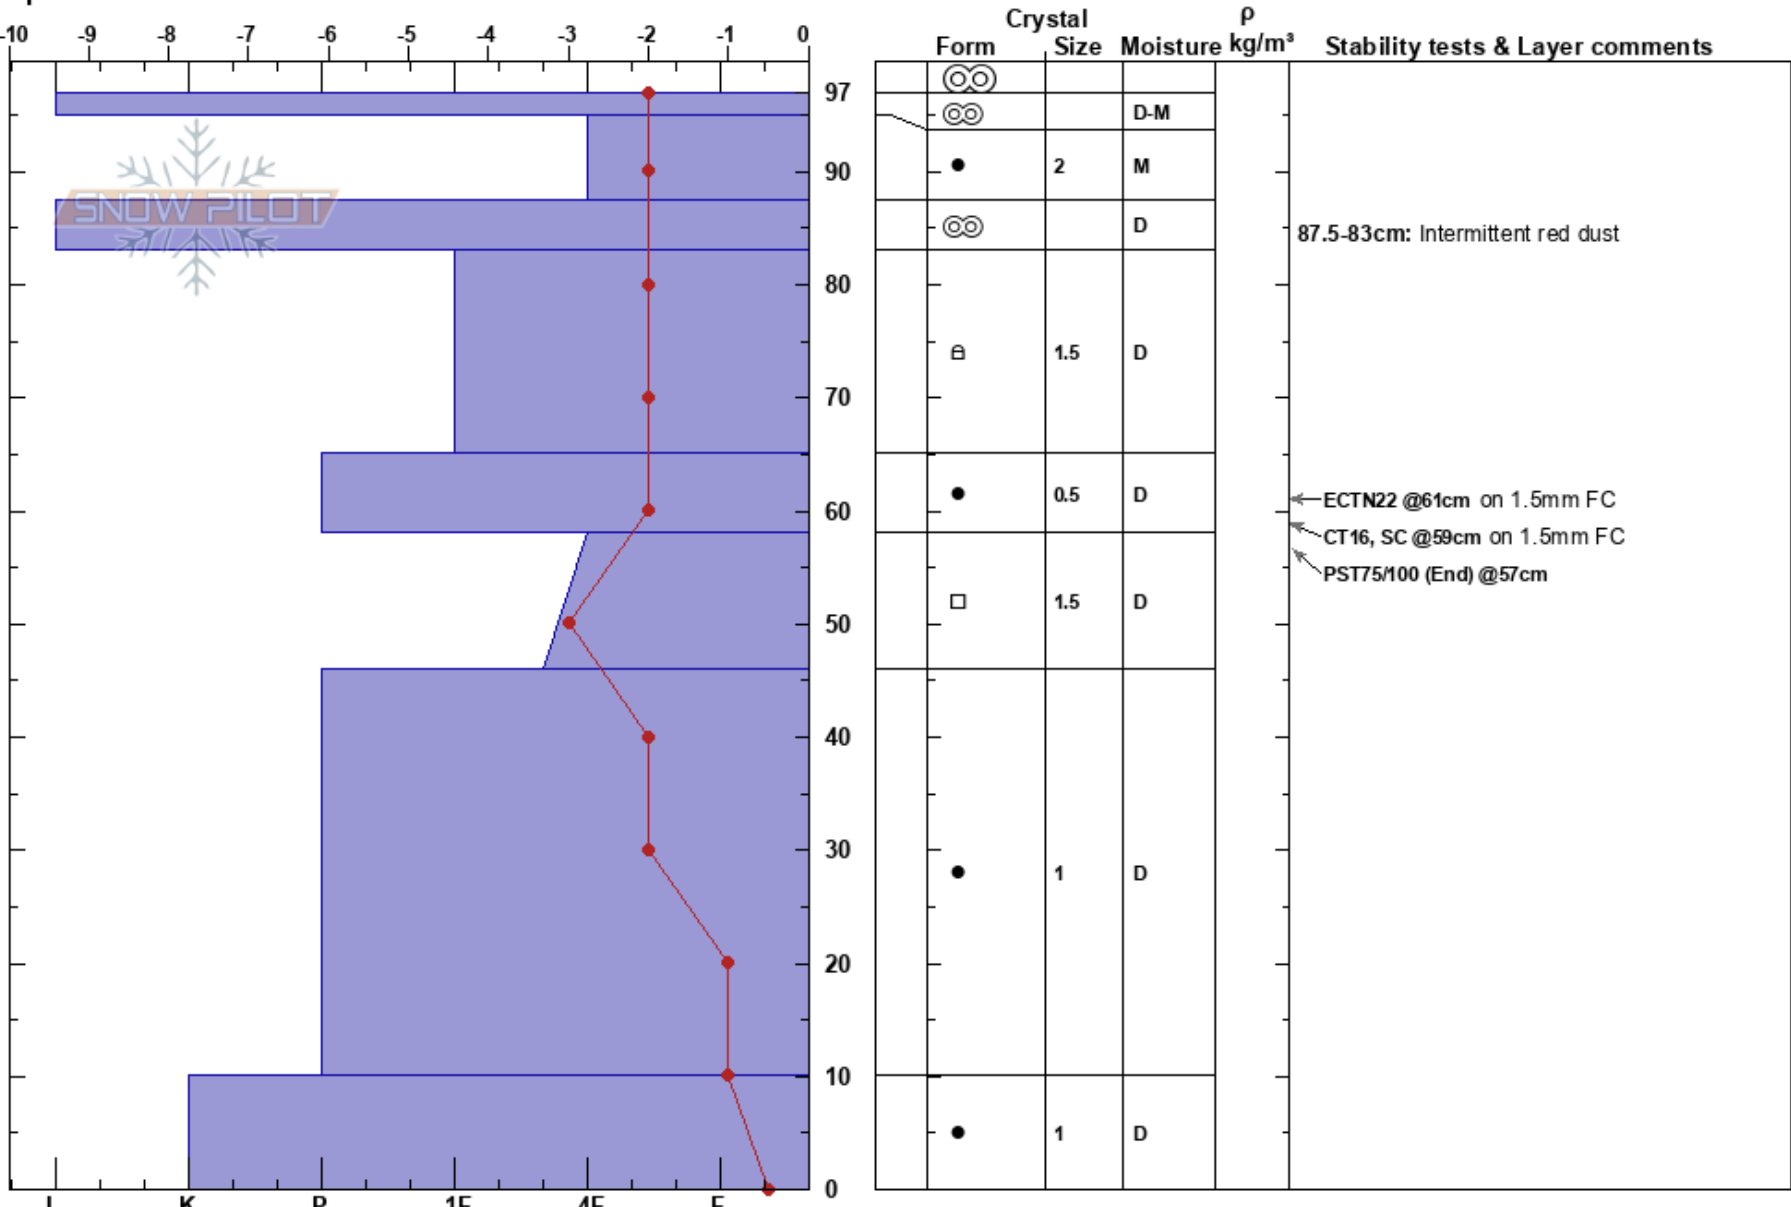

Brazos OL Pk10300
 Brazos
 NM
 Elevation: 10290 ft
 Aspect: NE
 Specifics:

Michael ALTHERR
 03/07/2020 - 12:00pm
 Co-ord: 36.73110N, -106.35783E
 Slope Angle: 22°
 Wind Loading: no

Stability:
 Air Temperature: 3°C
 Sky Cover: SCT
 Precipitation: NO
 Wind: SW Moderate

HS:97
 PF:34
 Layer Notes:
 87.5-83cm: Intermittent red dust
 58-46cm: Problematic layer

Notes: Winds were L->M but calm at pit. Site was lee to prevailing winds, but not clear how much prior wind loading given apparently sheltered location