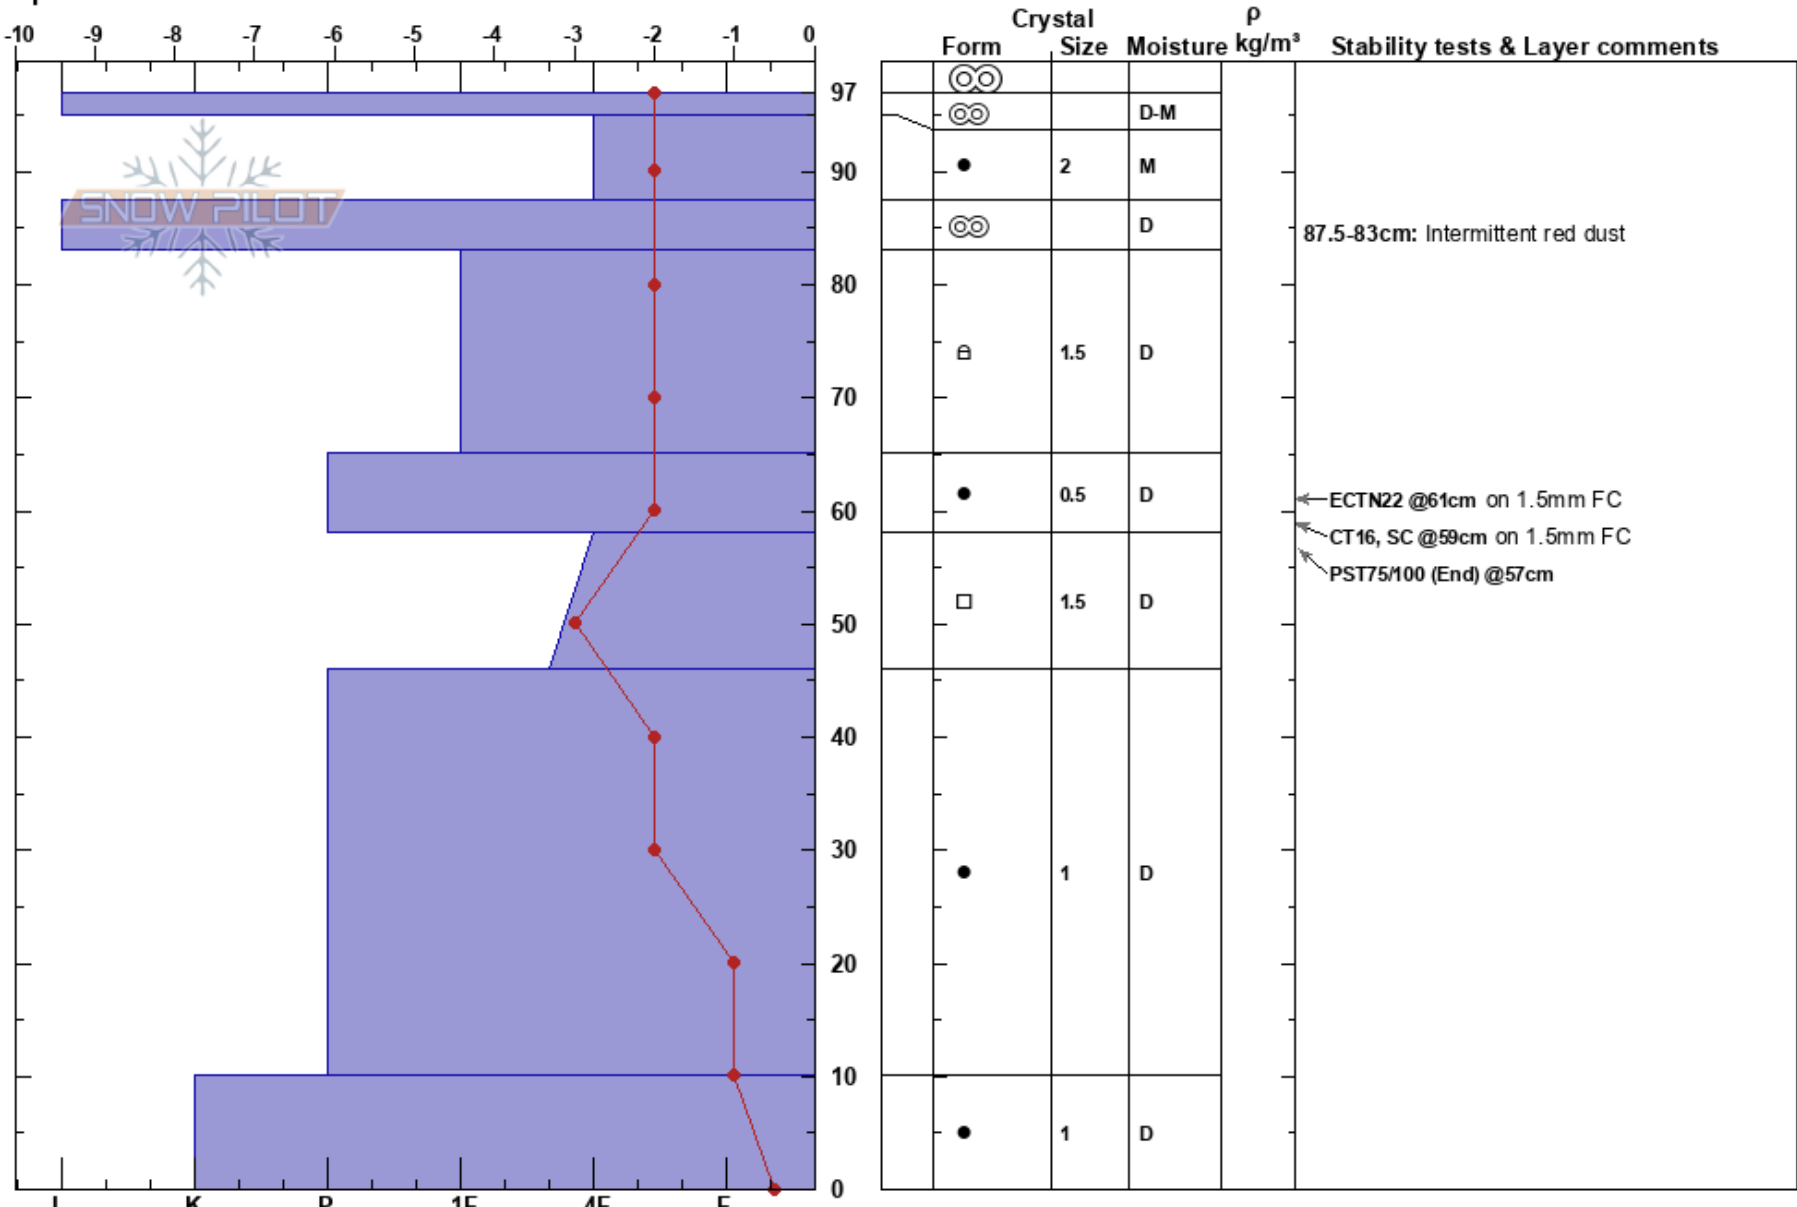

Brazos OL Pk10300  
 Brazos  
 NM  
 Elevation: 10290 ft  
 Aspect: NE  
 Specifics:

Michael ALTHERR  
 03/07/2020 - 12:00pm  
 Co-ord: 36.73110N, -106.35783E  
 Slope Angle: 22°  
 Wind Loading: no

Stability:  
 Air Temperature: 3°C  
 Sky Cover: SCT  
 Precipitation: NO  
 Wind: SW Moderate

HS:97  
 PF:34  
 Layer Notes:  
 87.5-83cm: Intermittent red dust  
 58-46cm: Problematic layer

Notes: Winds were L->M but calm at pit. Site was lee to prevailing winds, but not clear how much prior wind loading given apparently sheltered location