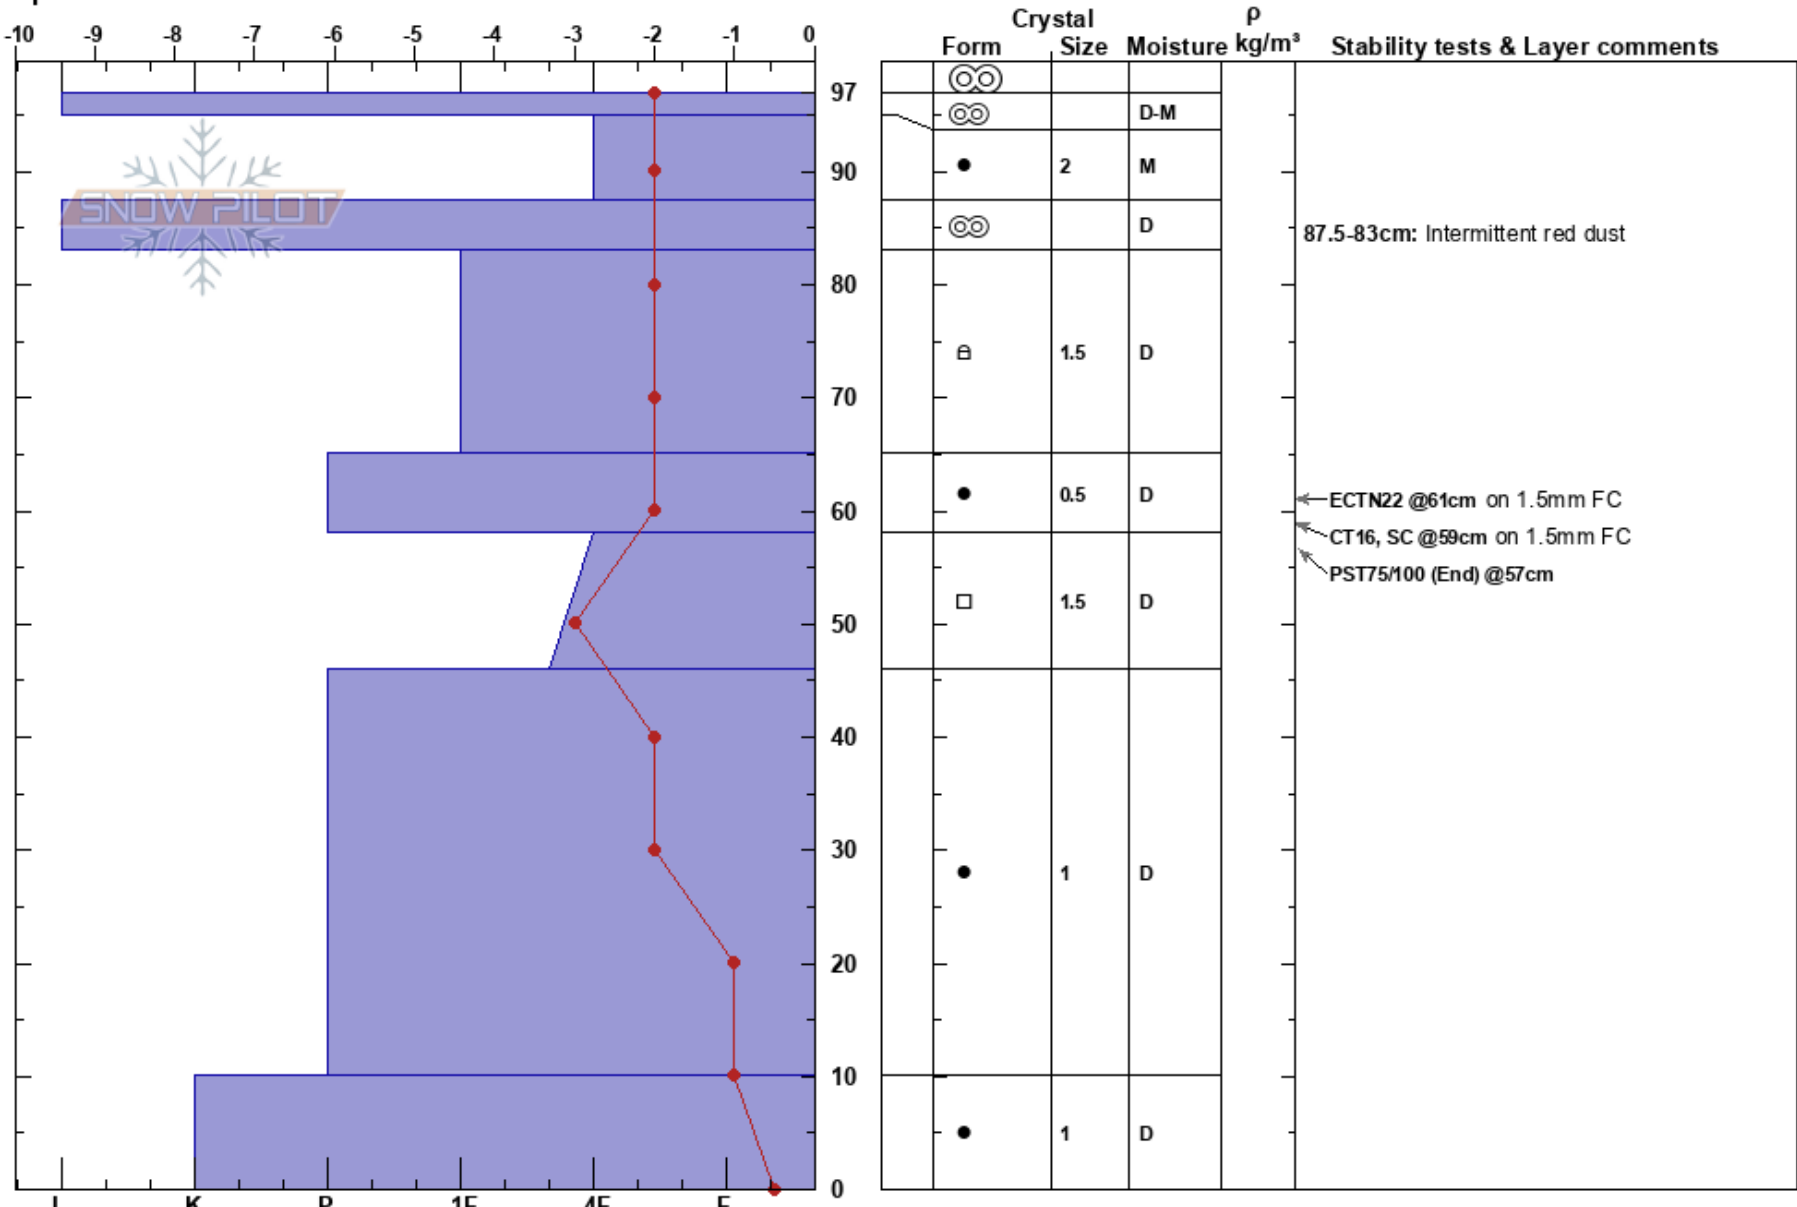

Brazos OL Pk10300
 Brazos
 NM
 Elevation: 10290 ft
 Aspect: NE
 Specifics:

Michael ALTHERR
 03/07/2020 - 12:00pm
 Co-ord: 36.73110N, -106.35783E
 Slope Angle: 22°
 Wind Loading: no

Stability:
 Air Temperature: 3°C
 Sky Cover: SCT
 Precipitation: NO
 Wind: SW Moderate

HS:97
 PF:34
 Layer Notes:
 87.5-83cm: Intermittent red dust
 58-46cm: Problematic layer

Notes: Winds were L->M but calm at pit. Site was lee to prevailing winds, but not clear how much prior wind loading given apparently sheltered location