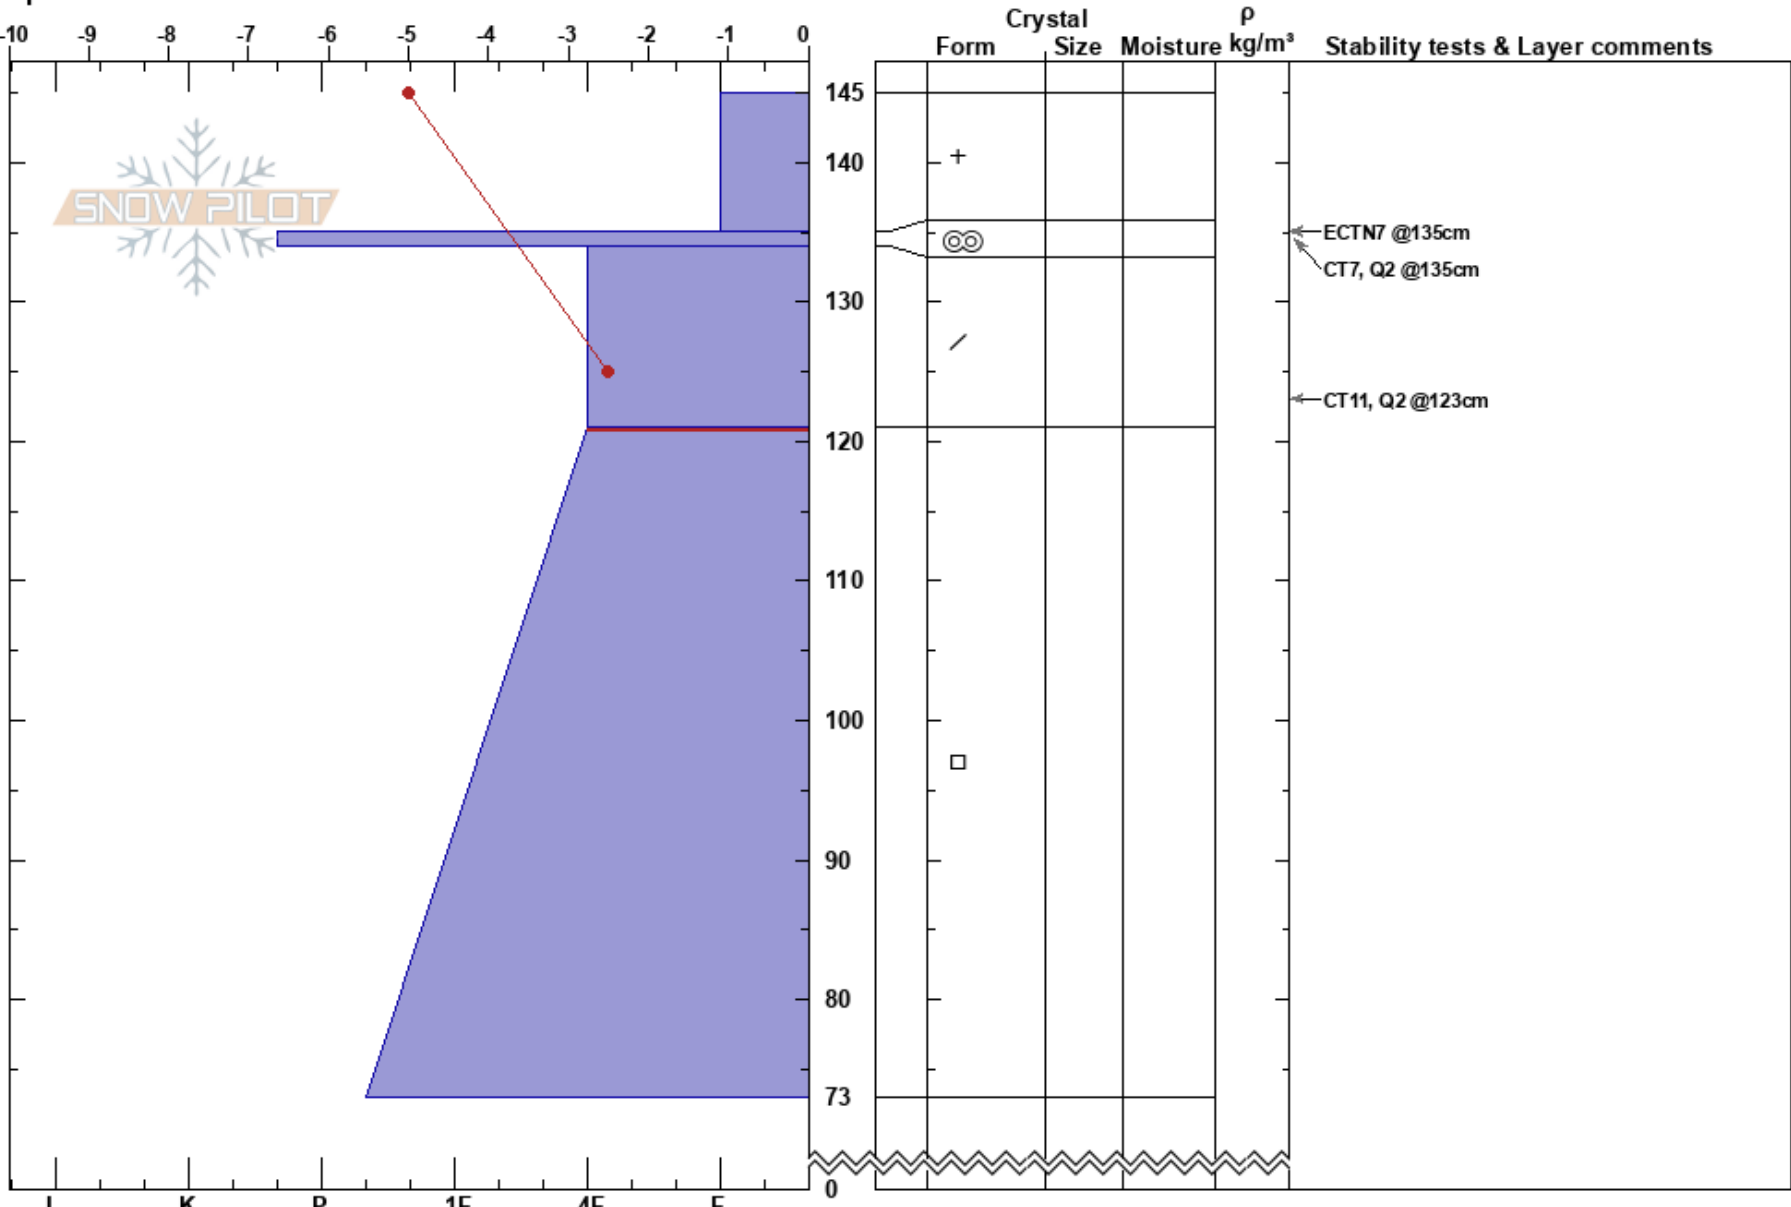

Sherwins
 Eastern Sierra Nevada
 CA
 Elevation: 9490 ft
 Aspect: 45°
 Specifics:

josh feinberg
 03/07/2020 - 3:30pm
 Co-ord: 37.61098N, -118.99135E
 Slope Angle: 37°
 Wind Loading: no

Stability:
 Air Temperature: -5°C
 Sky Cover: OVC
 Precipitation: S-1
 Wind: NE Light Breeze

HS:145
 121-73cm:Problematic layer

Notes: