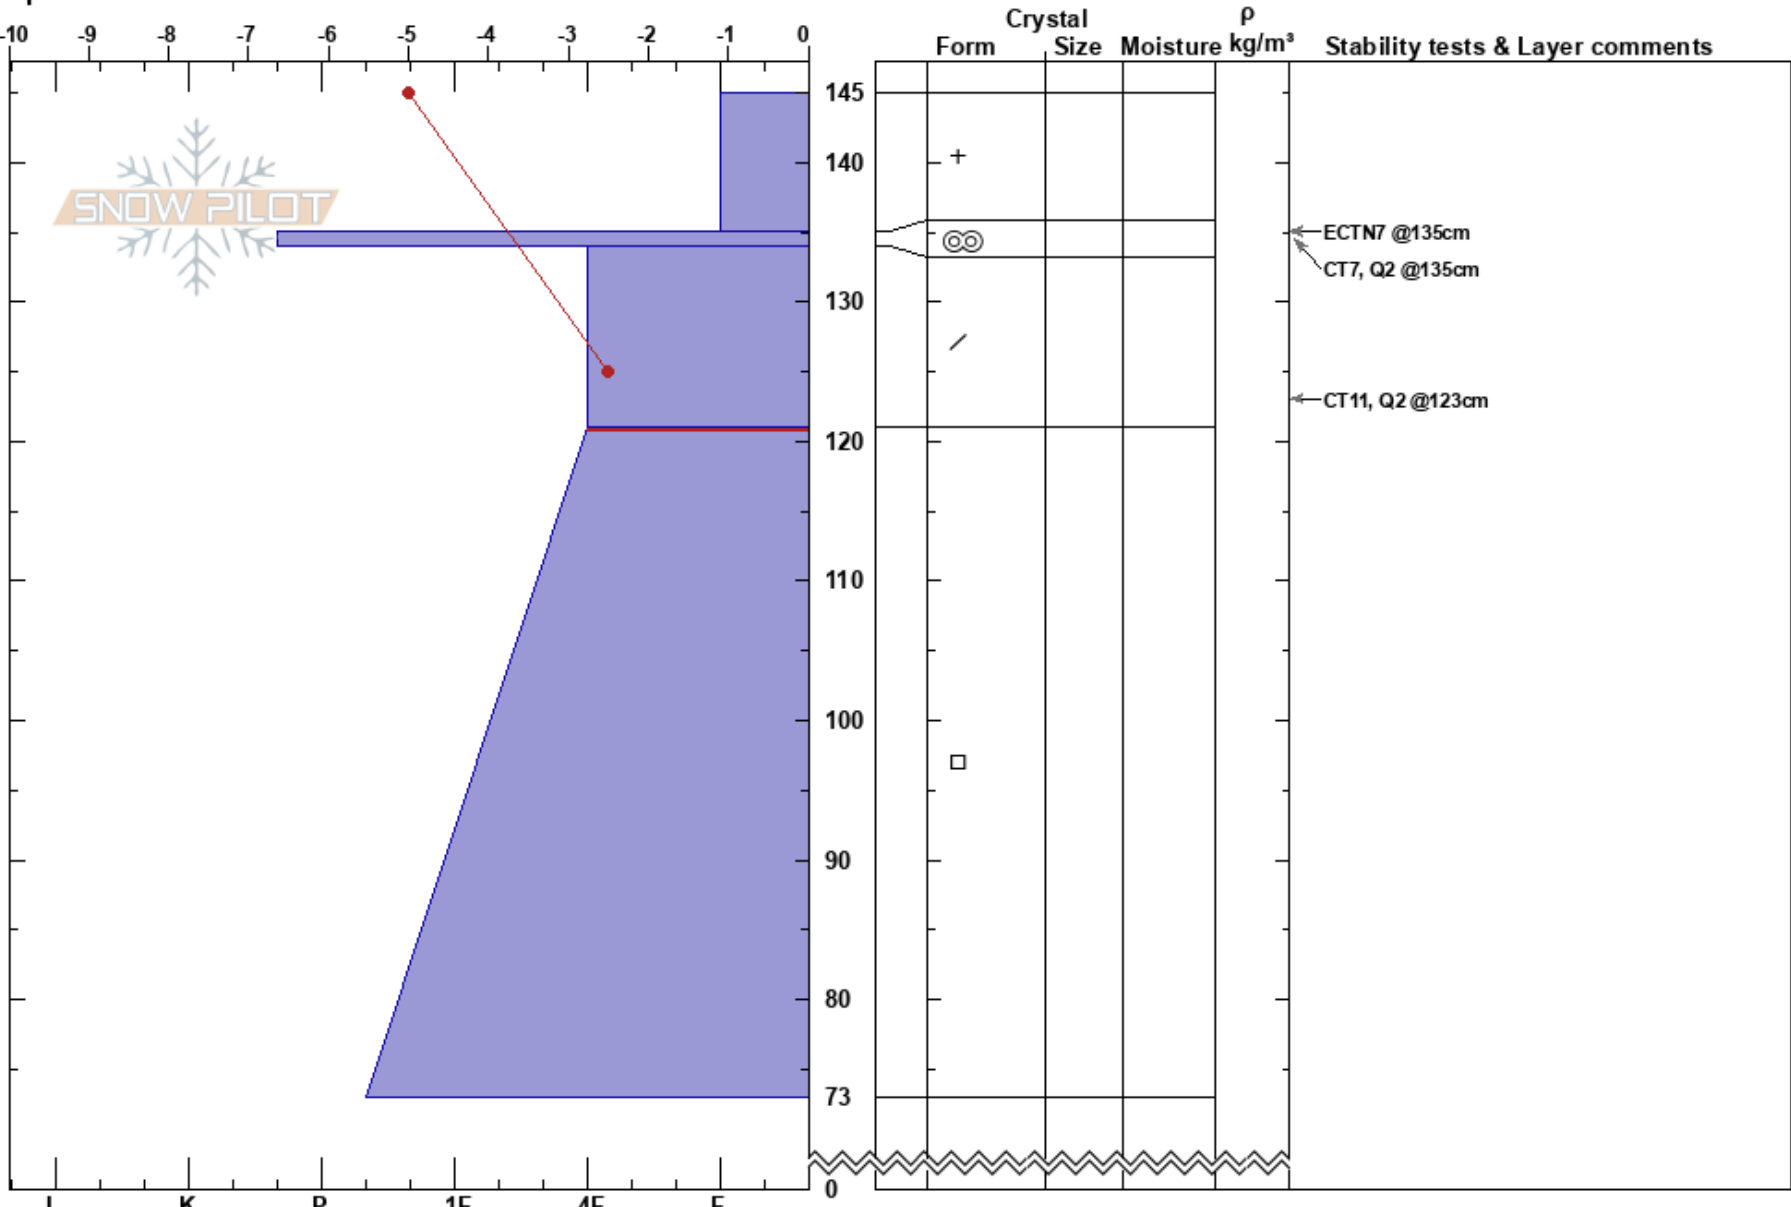

Sherwins  
 Eastern Sierra Nevada  
 CA  
 Elevation: 9490 ft  
 Aspect: 45°  
 Specifics:

josh feinberg  
 03/07/2020 - 3:30pm  
 Co-ord: 37.61098N, -118.99135E  
 Slope Angle: 37°  
 Wind Loading: no

Stability:  
 Air Temperature: -5°C  
 Sky Cover: OVC  
 Precipitation: S-1  
 Wind: NE Light Breeze

HS:145  
 121-73cm:Problematic layer

Notes: