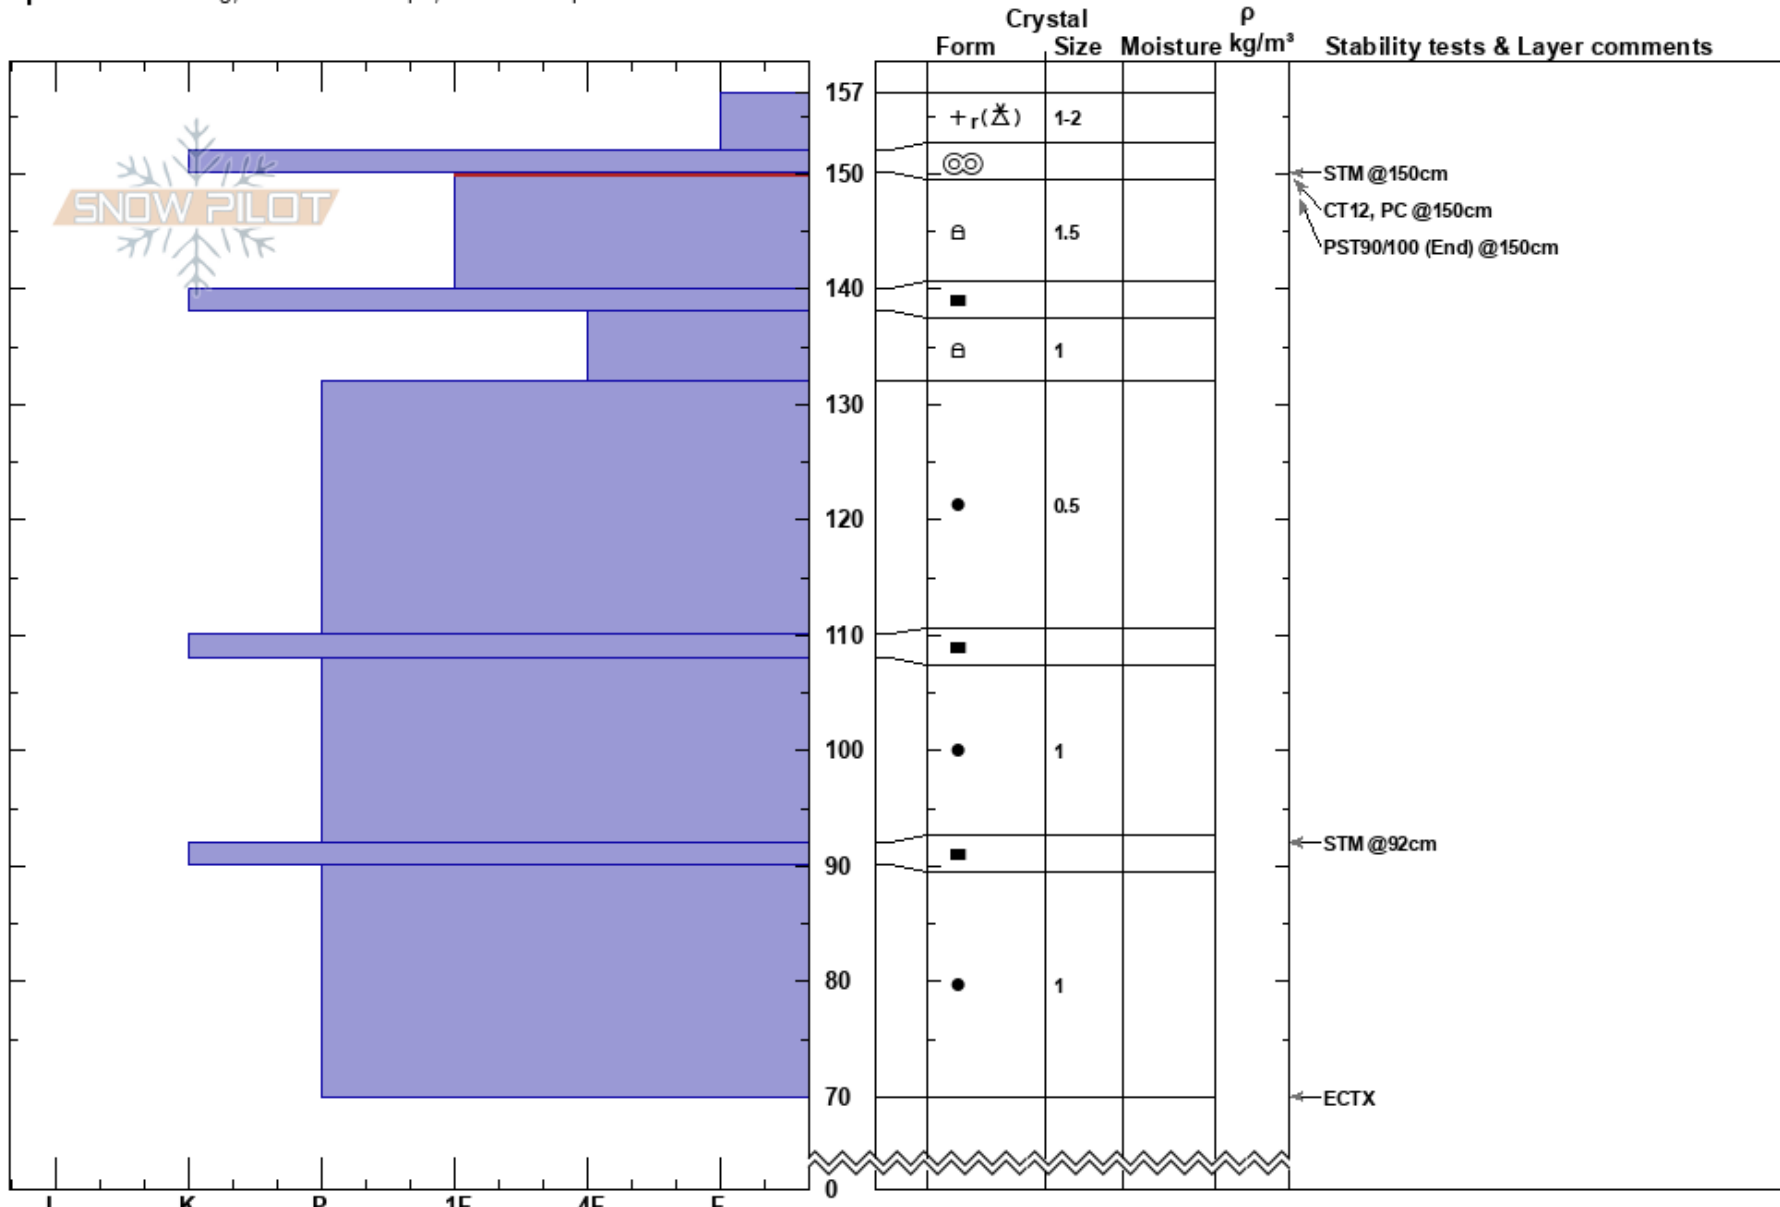

150-140cm:Problematic layer

CA

Co-ord: 38.69470N, -119.97100W

Sky Cover: OVC

Elevation: 8200 ft

Slope Angle: 20°

Precipitation: S1

Aspect: 45°

Wind Loading: yes

Wind: S Moderate

Specifics: Cracking; Ski tracks on slope; We skied slope

Notes: