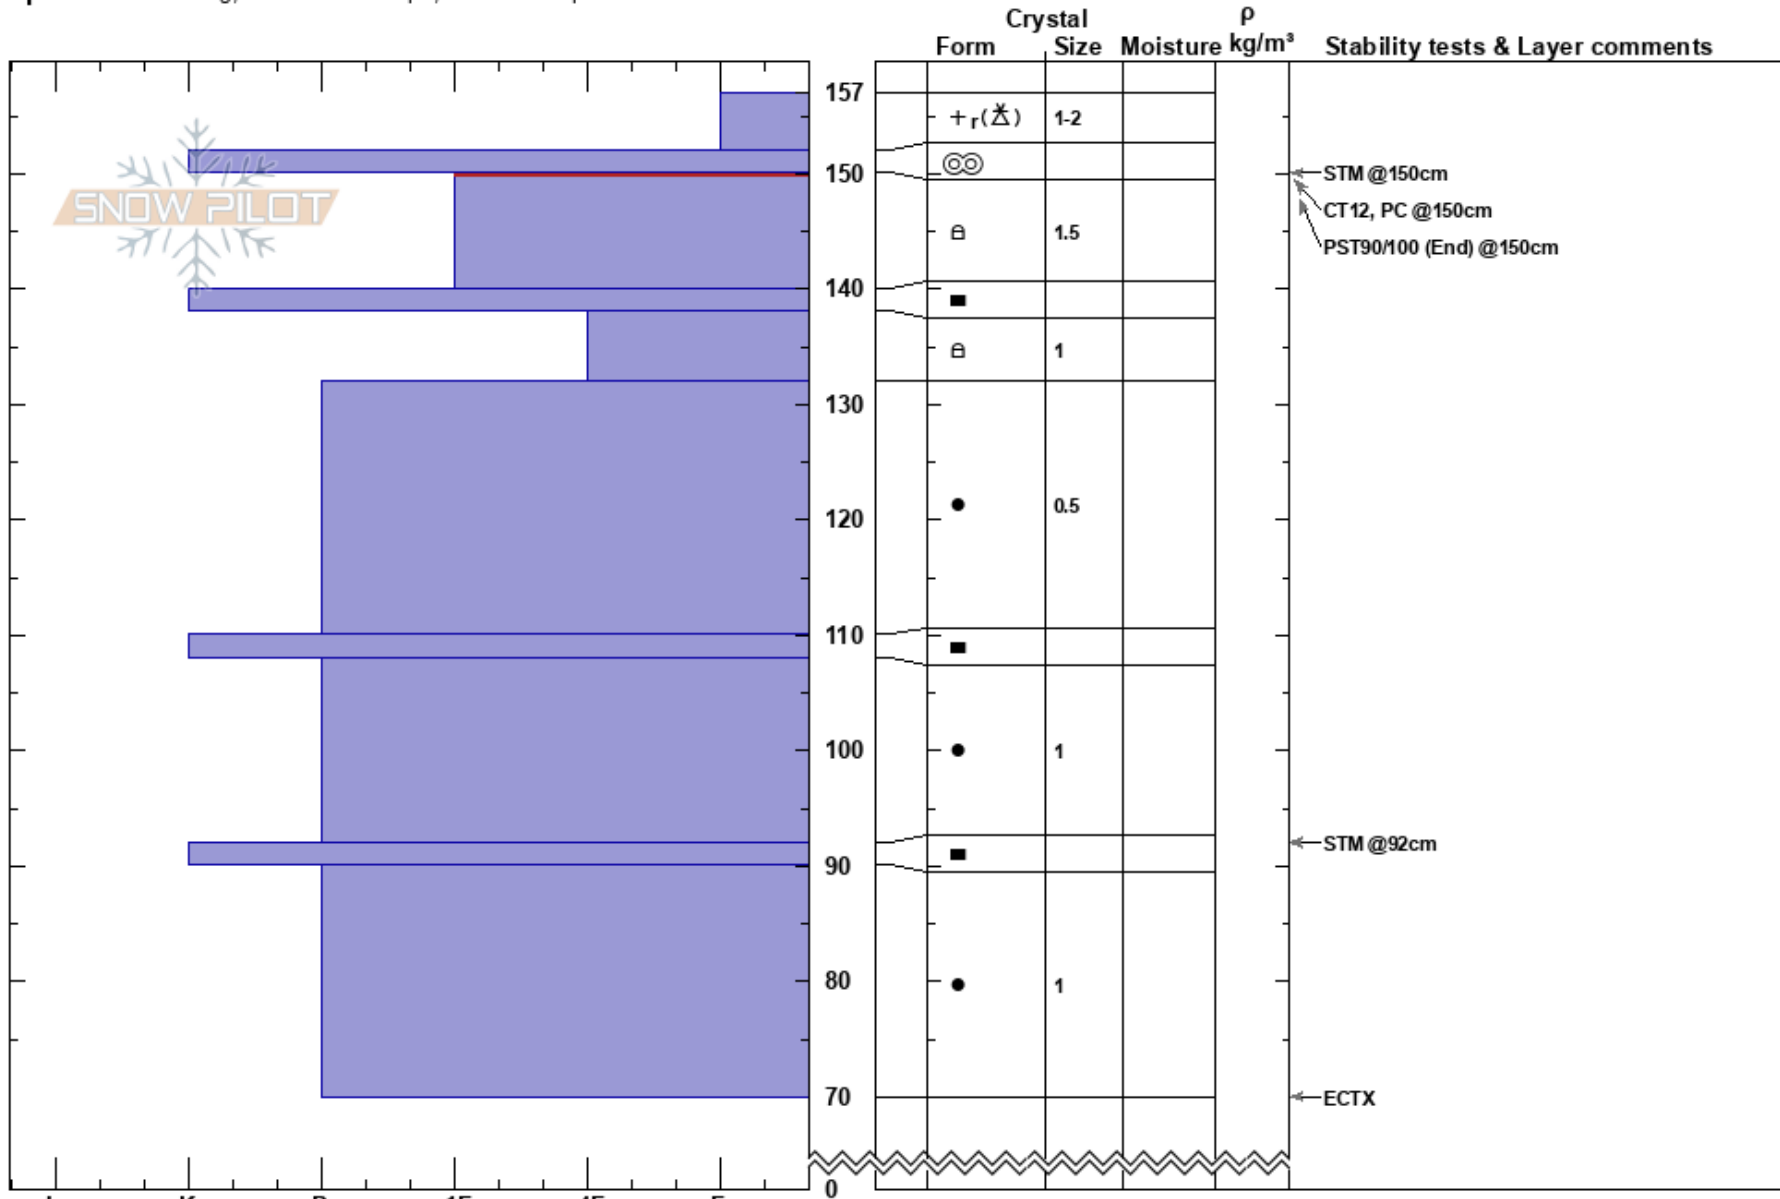

150-140cm:Problematic layer

CA

Co-ord: 38.69470N, -119.97100W

Sky Cover: OVC

Elevation: 8200 ft

Slope Angle: 20°

Precipitation: S1

Aspect: 45°

Wind Loading: yes

Wind: S Moderate

Specifics: Cracking; Ski tracks on slope; We skied slope

Notes: