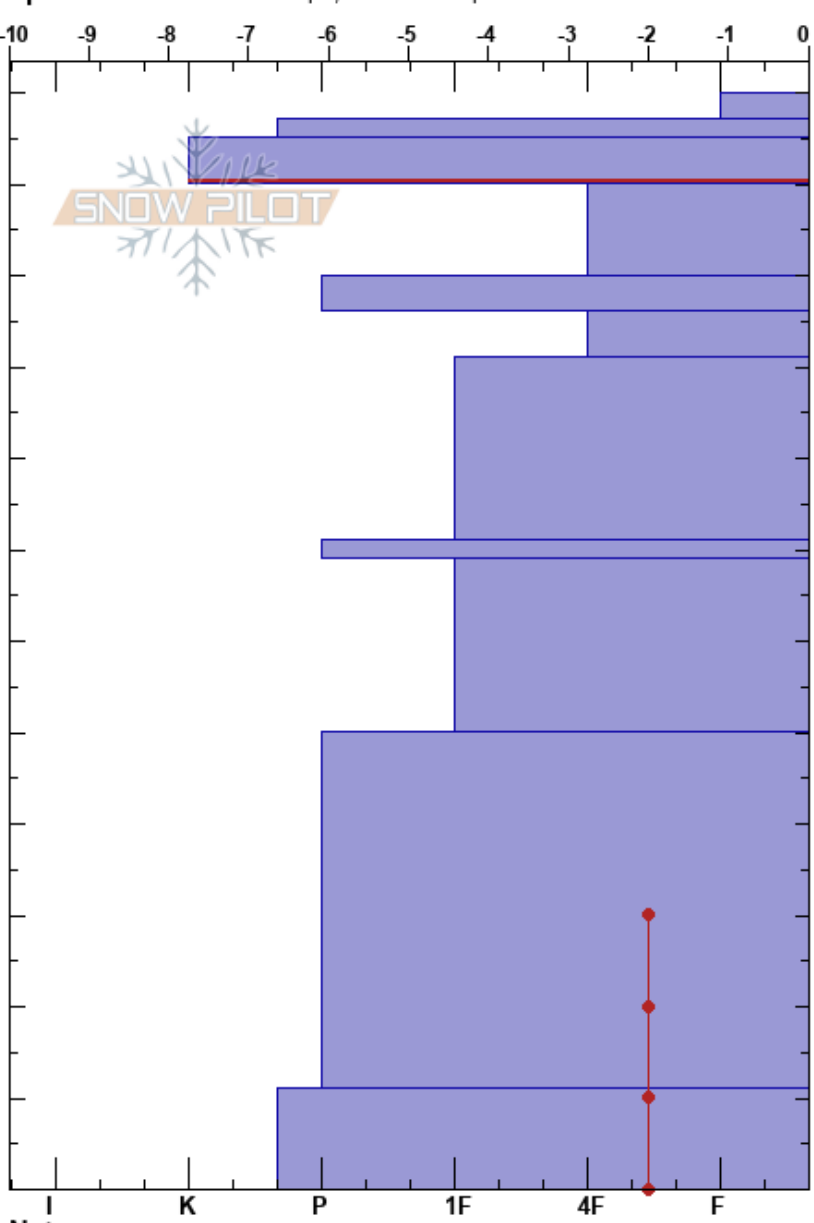

LTCC Avy 2 elephants
 Carson Pass
 CA
 Elevation: 7792 ft
 Aspect: 35°
 Specifics: Ski tracks on slope; We skied slope

Mark Speicher
 03/07/2020 - 3:00pm
 Co-ord: 38.69963N, -119.96367W
 Slope Angle: 15°
 Wind Loading: yes

Stability:
 Air Temperature: -3.5°C
 Sky Cover: BKN
 Precipitation: S-1
 Wind: SW Moderate

HS:120
 115-110cm:Problematic layer

Depth (cm)	Crystal		Moisture	ρ kg/m ³	Stability tests & Layer comments
	Form	Size			
120					
115-120	↘	0.3-0.5	D		
110-115	⊙		D		
105-110	⊙		D		STE @110cm
100-105	□	1	D		CT5, PC @110cm
95-100	■		D		ECTN5 @110cm
90-95	□	1	D		PST30/100 (SF) @110cm 70/100 SF
80-90				D	
70-80				D	
65-70	■		D		
50-65				D	
30-50				D	
10-30				D	
0-10				D	