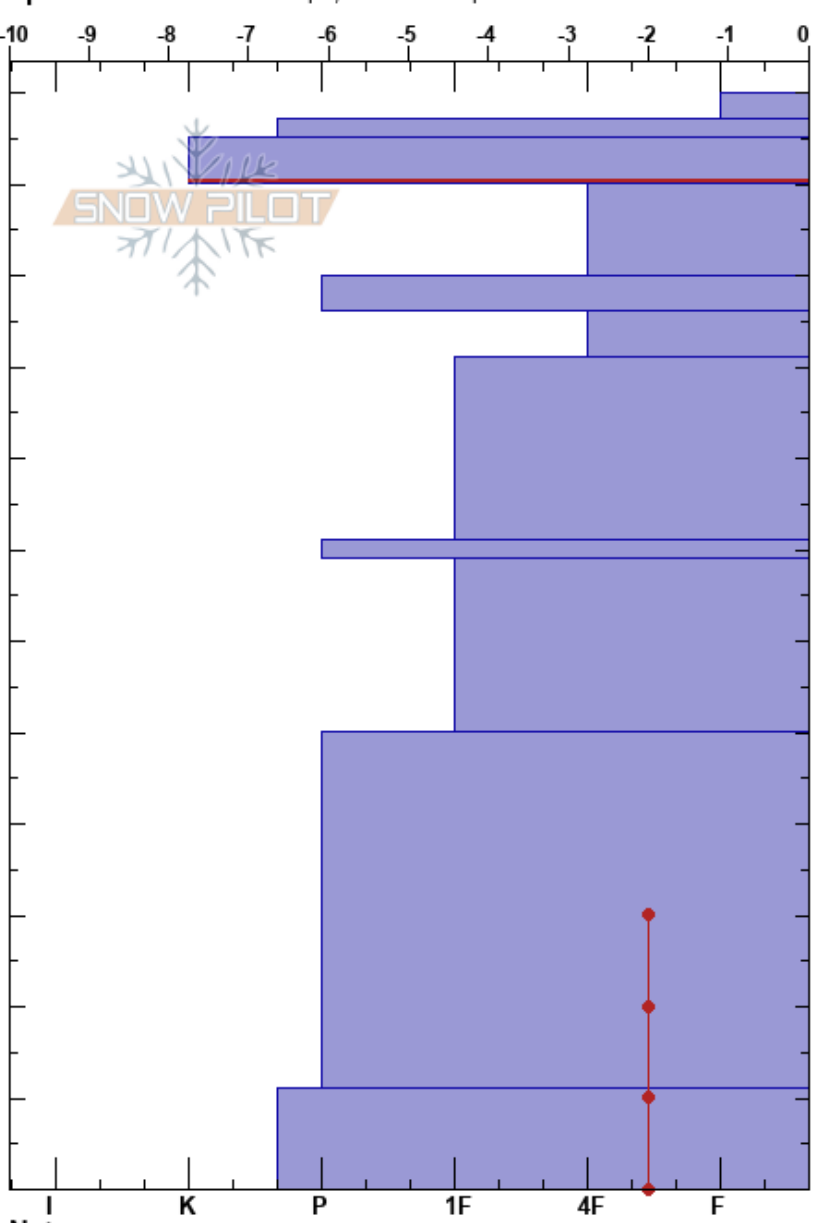

LTCC Avy 2 elephants  
 Carson Pass  
 CA  
 Elevation: 7792 ft  
 Aspect: 35°  
 Specifics: Ski tracks on slope; We skied slope

Mark Speicher  
 03/07/2020 - 3:00pm  
 Co-ord: 38.69963N, -119.96367W  
 Slope Angle: 15°  
 Wind Loading: yes

Stability:  
 Air Temperature: -3.5°C  
 Sky Cover: BKN  
 Precipitation: S-1  
 Wind: SW Moderate

HS:120  
 115-110cm: Problematic layer

Depth (cm)	Crystal		Moisture	$\rho$ kg/m <sup>3</sup>	Stability tests & Layer comments
	Form	Size			
120					
115-110	↘	0.3-0.5	D		
110	⊙		D		STE @110cm
105-110	⊙		D		CT5, PC @110cm
100	□	1	D		ECTN5 @110cm
95-100	■		D		PST30/100 (SF) @110cm 70/100 SF
90	□	1	D		
80				D	
70	■		D		
60				D	
50					
40					
30				D	
20					
10				D	
0					