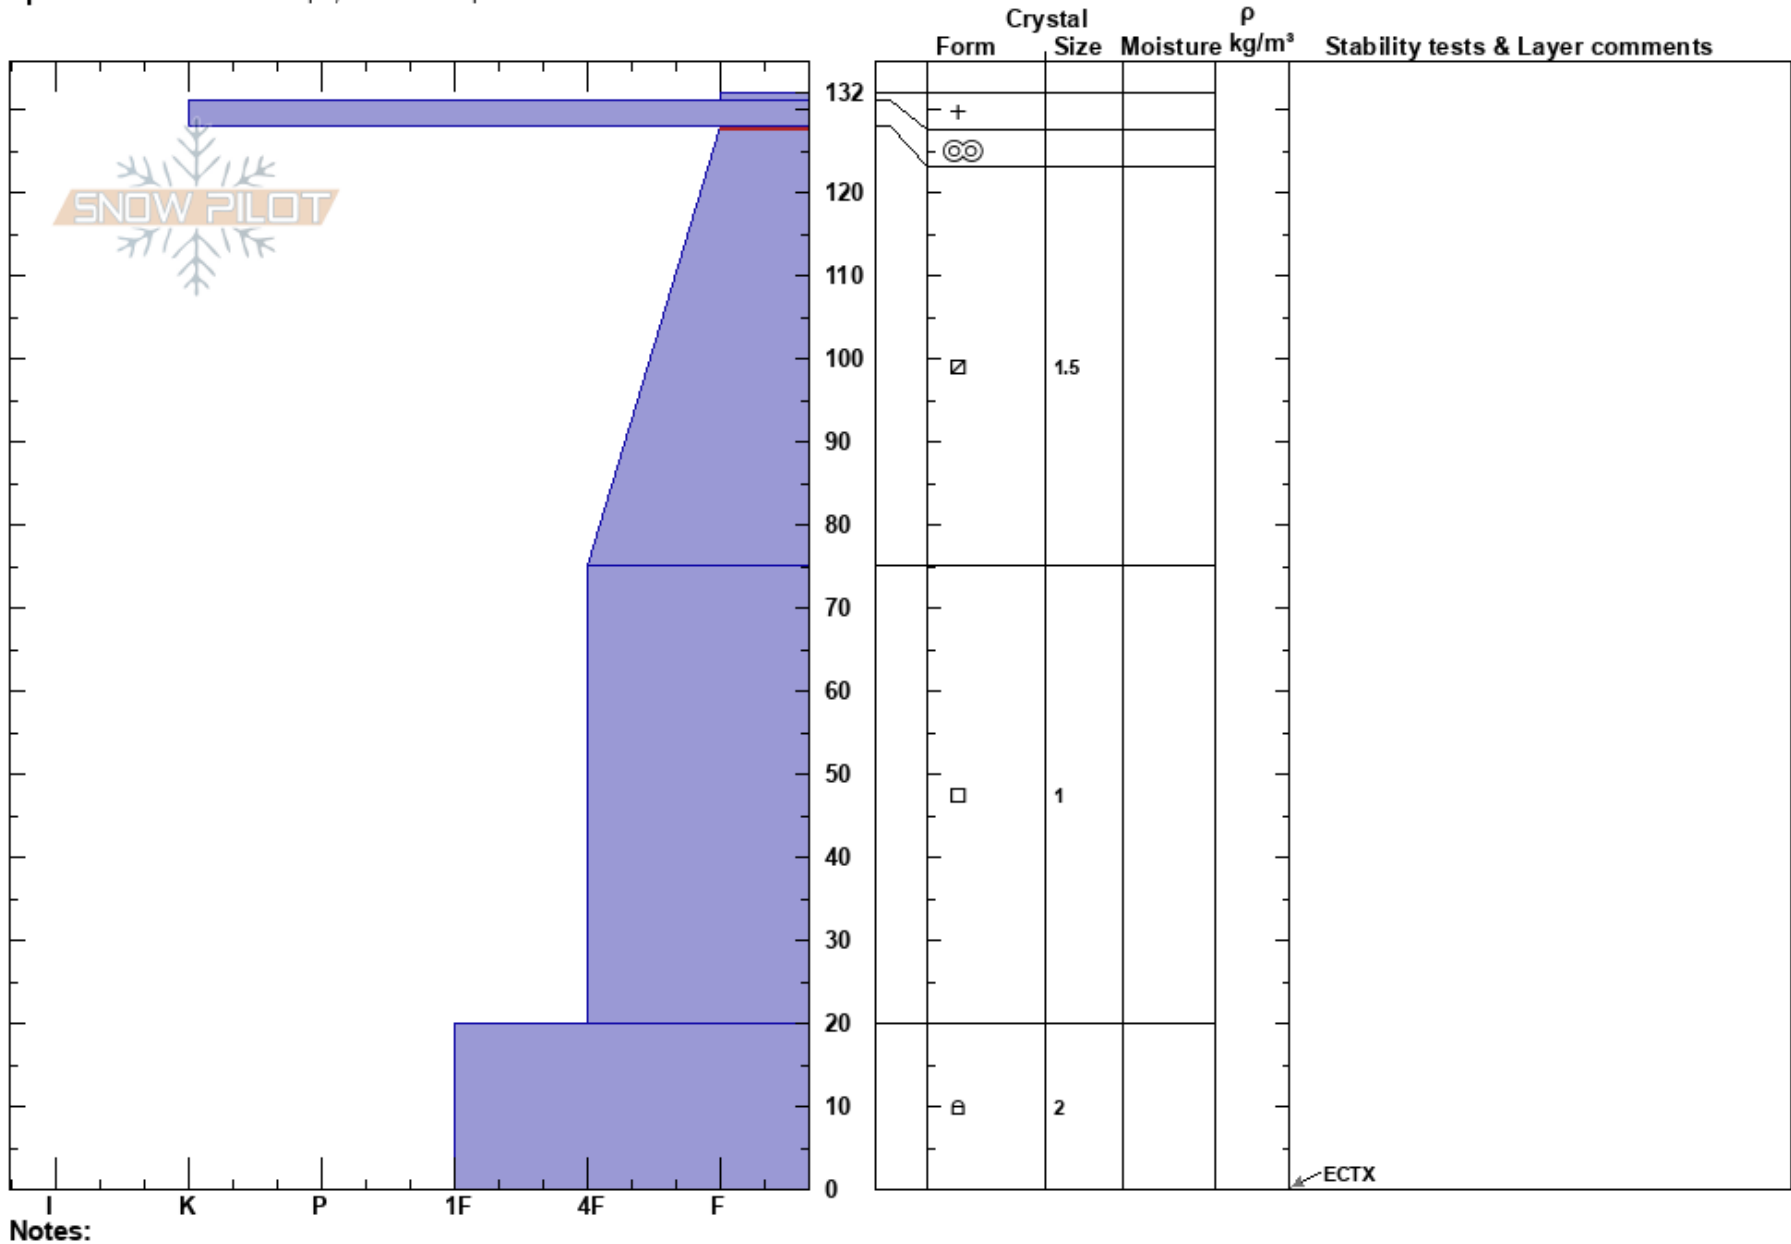

Buckeye
 Sawatch
 CO
Elevation:
Aspect: 90°
Specifics: Ski tracks on slope; We skied slope

Ian Hoyer
 03/12/2017 - 12:00pm
Co-ord: 39.32556N, -106.24929W
Slope Angle: 40°
Wind Loading: no

Stability: Good
Air Temperature: 30°F
Sky Cover: OVC
Precipitation: S-1
Wind: NW Light Breeze

HS: 132
Layer Notes: 128-75cm: Problematic layer

Notes: