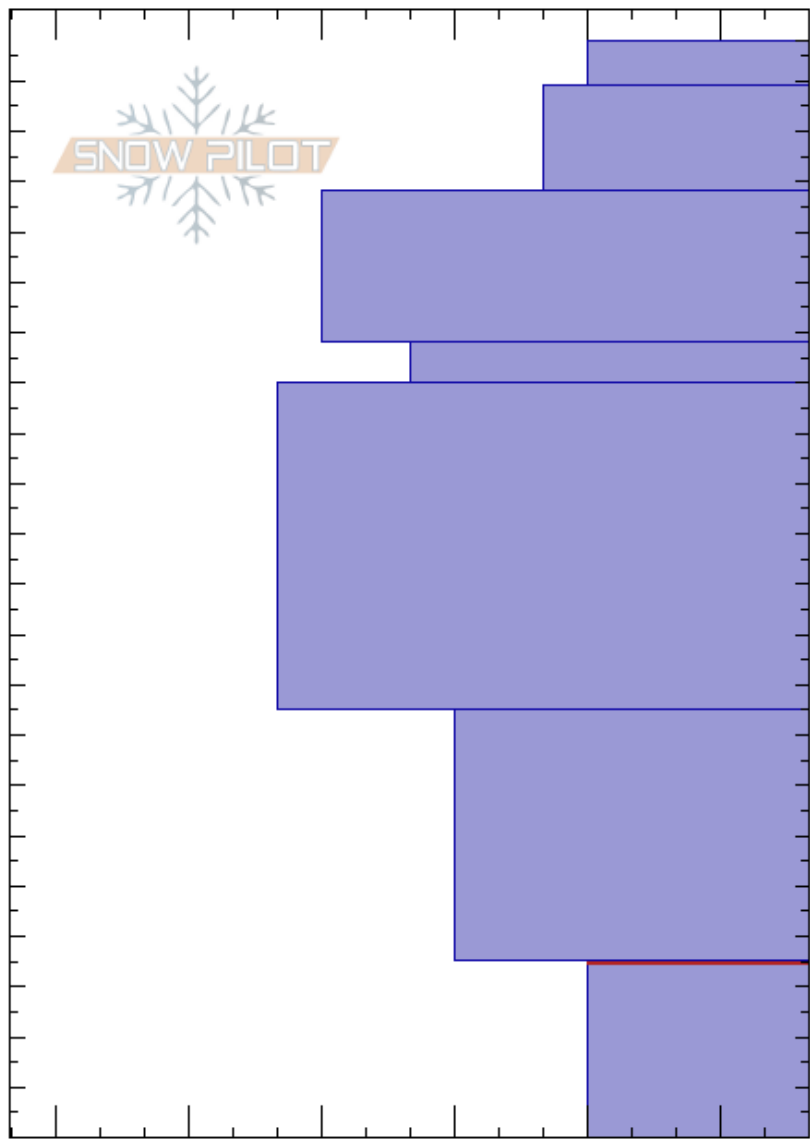

Lionhead
 Lionhead Range
 MT
 Elevation: 8800 ft
 Aspect: 90°
 Specifics: Snowmobile tracks on slope; We snowmobiled slope

Ian Hoyer
 03/05/2020 - 12:00pm
 Co-ord: 44.72613N, -111.31869W
 Slope Angle: 30°
 Wind Loading: no

Stability: Good
 Air Temperature:
 Sky Cover: CLR
 Precipitation: NO
 Wind: Calm
 HS:218
 PF:15 35-0cm: Problematic layer

Elevation (ft)	Crystal		ρ kg/m ³	Stability tests & Layer comments
	Form	Size		
218				
210				
200				
190				
180				
170				
160				
150				
140				
130				
120	B	0.5		
110				
100				
90				
80				
70				
60				
50				
40				
30				
20	□	2.4		
10				
0				