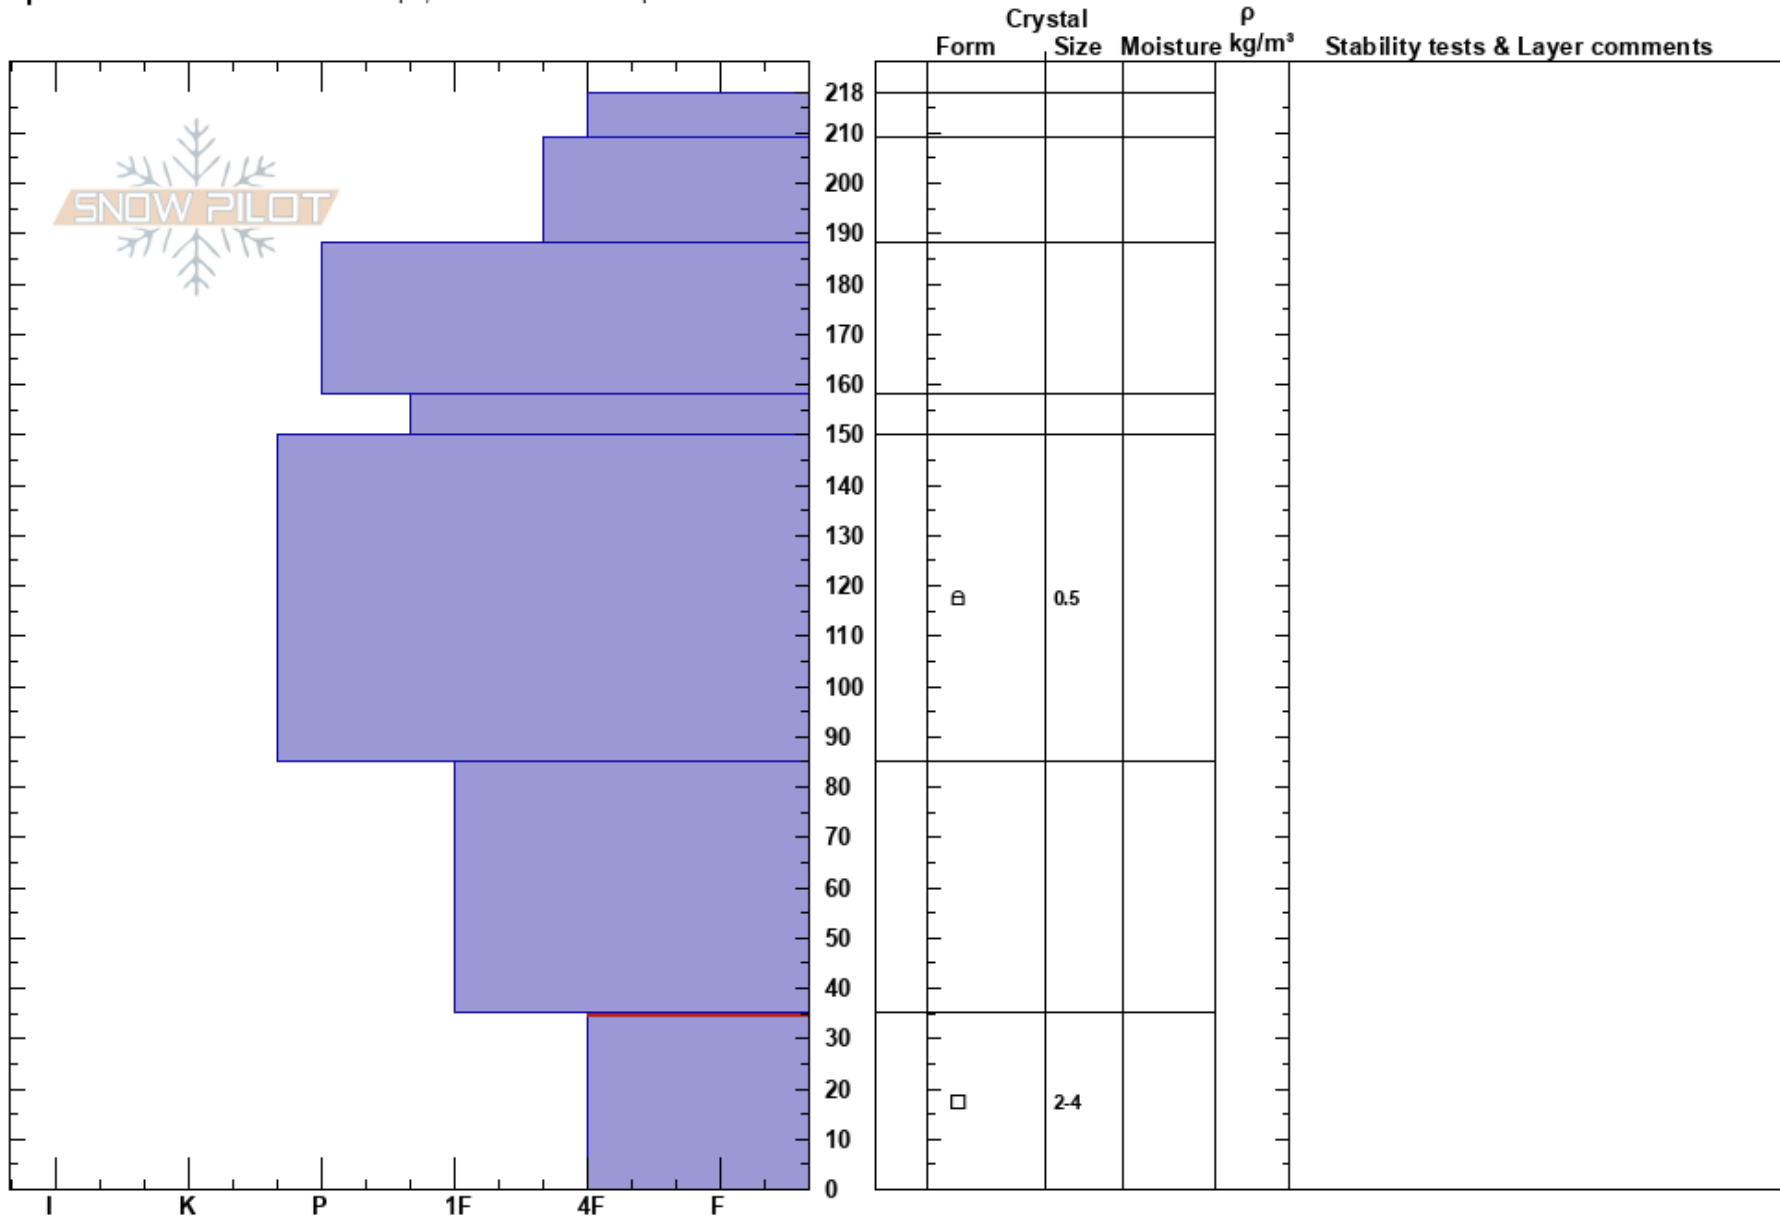

Lionhead
 Lionhead Range
 MT
 Elevation: 8800 ft
 Aspect: 90°
 Specifics: Snowmobile tracks on slope; We snowmobiled slope

Ian Hoyer
 03/05/2020 - 12:00pm
 Co-ord: 44.72613N, -111.31869W
 Slope Angle: 30°
 Wind Loading: no

Stability: Good
 Air Temperature:
 Sky Cover: CLR
 Precipitation: NO
 Wind: Calm

HS:218
 PF:15 35-0cm: Problematic layer

Notes: