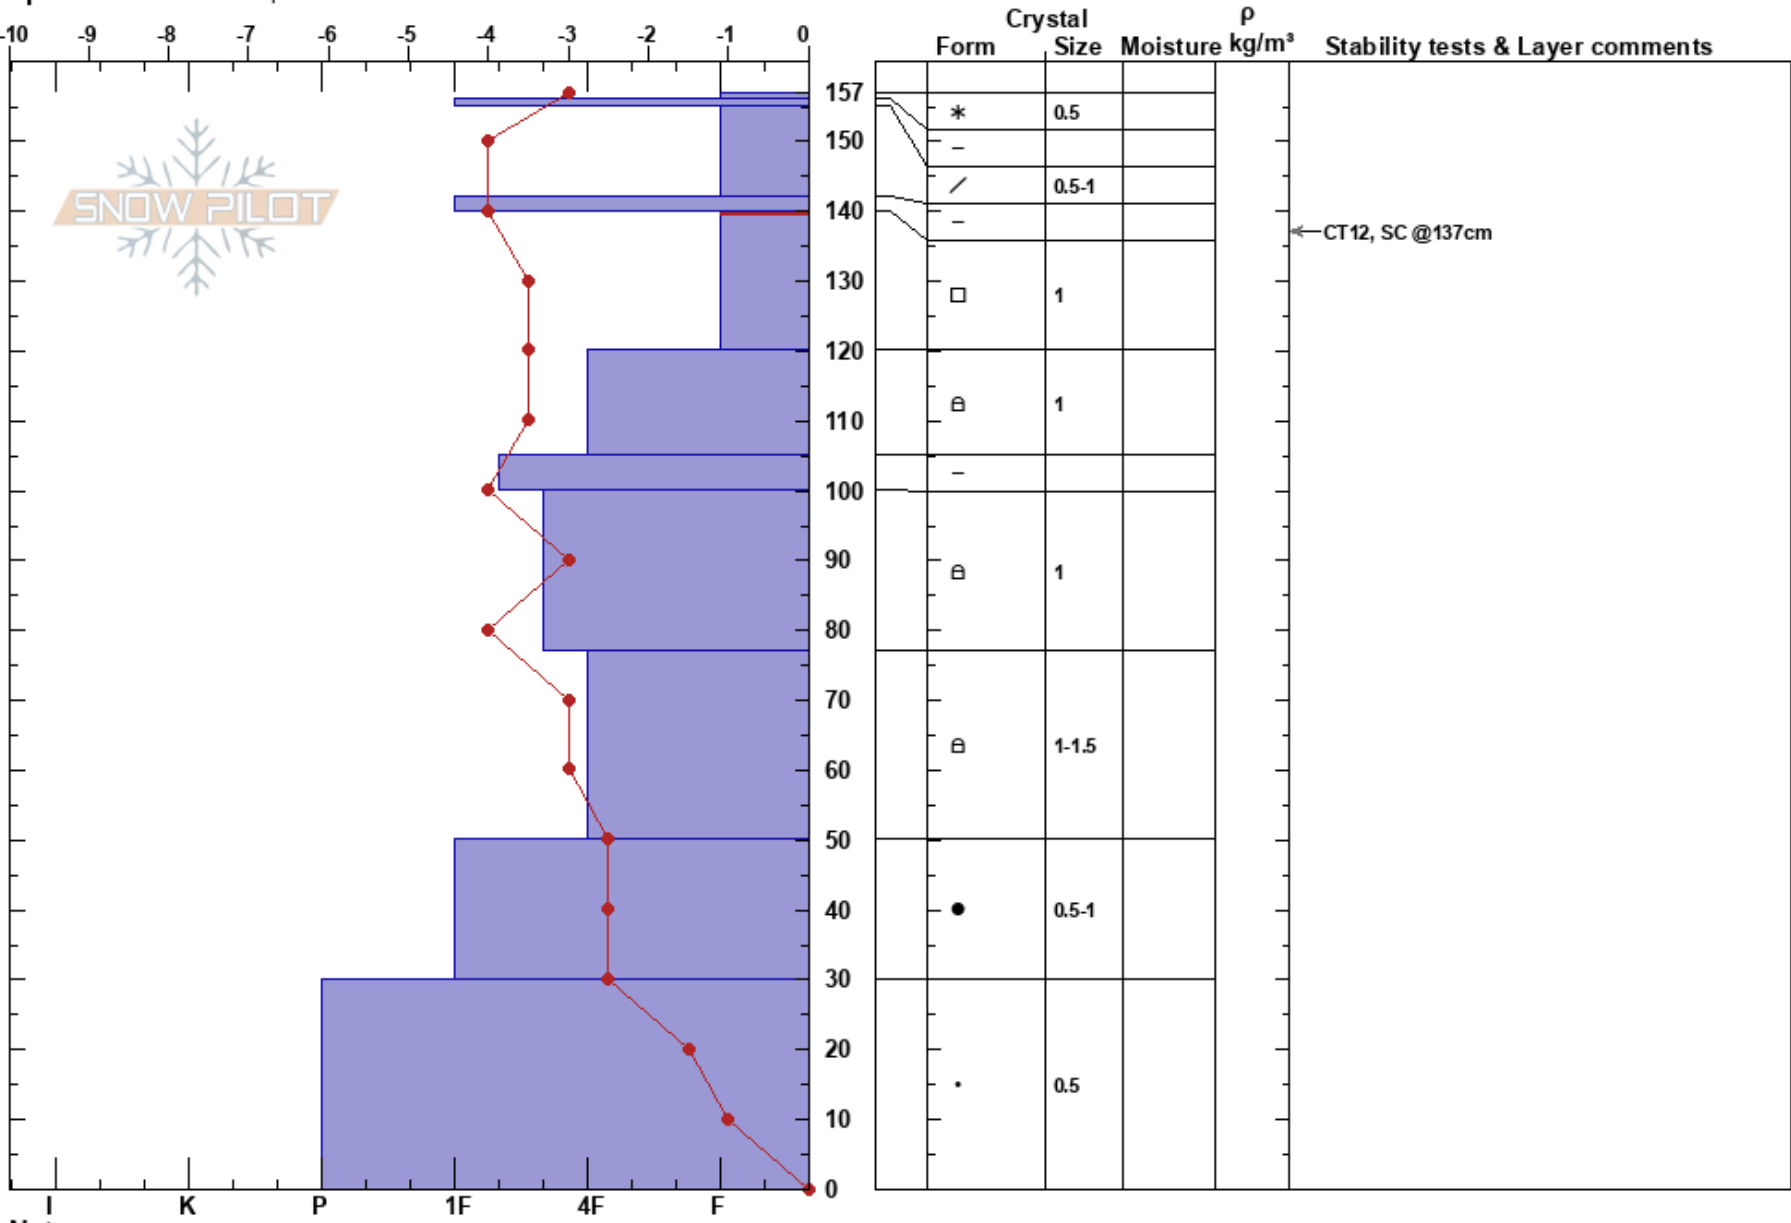

20200307 Mineret Vista
 Eastern Sierra Nevada
 CA

Danny Ozment
 03/07/2020 - 12:30pm
Co-ord:
Slope Angle: 26°
Wind Loading: yes

Stability: Good **HS:** 157 **Layer Notes:**
Air Temperature: -5°C **PF:** 20 140-120cm: Problematic layer
Sky Cover: OVC **PS:** 2
Precipitation: S1
Wind: SW Moderate

Elevation: 9200 ft
Aspect: N
Specifics: We skied slope

Notes: