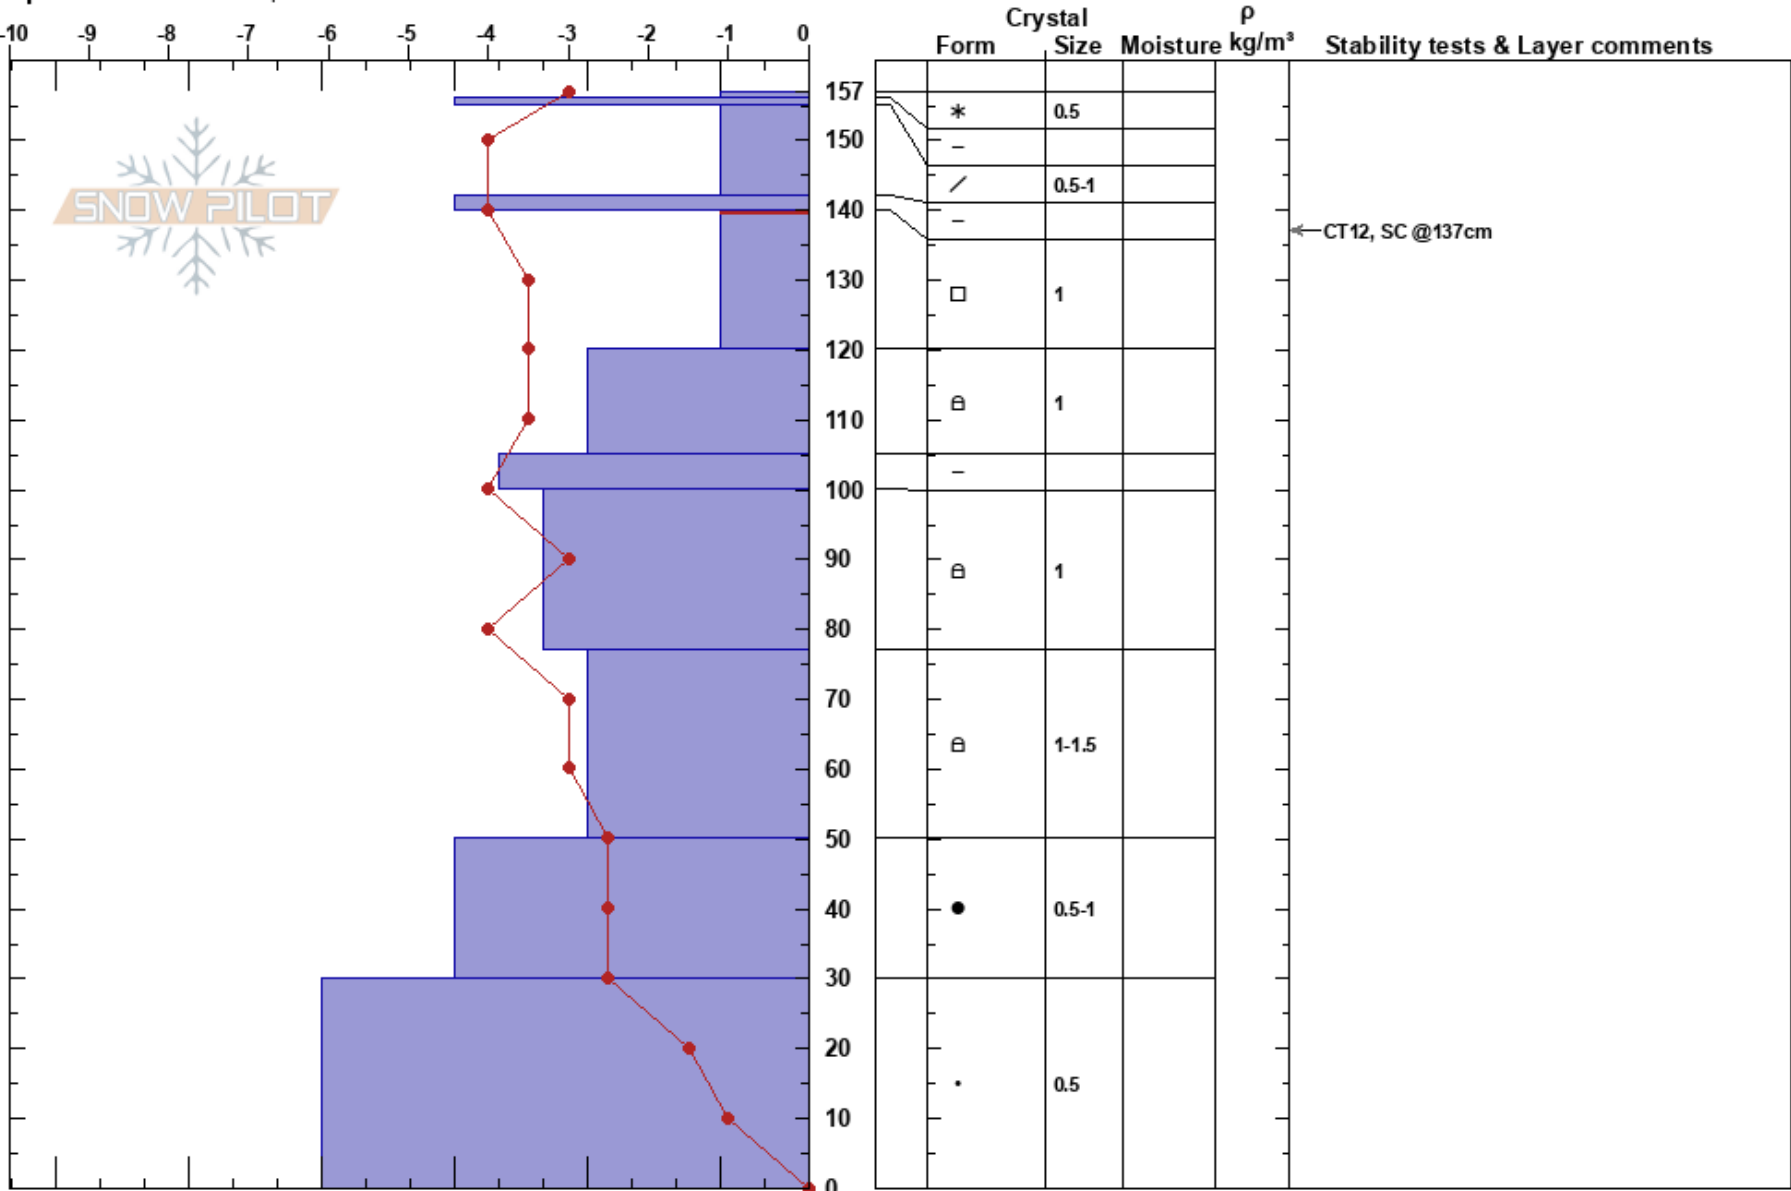

20200307 Mineret Vista
 Eastern Sierra Nevada
 CA

Danny Ozment
 03/07/2020 - 12:30pm
 Co-ord:
 Slope Angle: 26°
 Wind Loading: yes

Stability: Good
 Air Temperature: -5°C
 Sky Cover: OVC
 Precipitation: S1
 Wind: SW Moderate

HS:157
 PF:20
 PS:2
 140-120cm:Problematic layer

Elevation: 9200 ft
 Aspect: N
 Specifics: We skied slope

Notes: