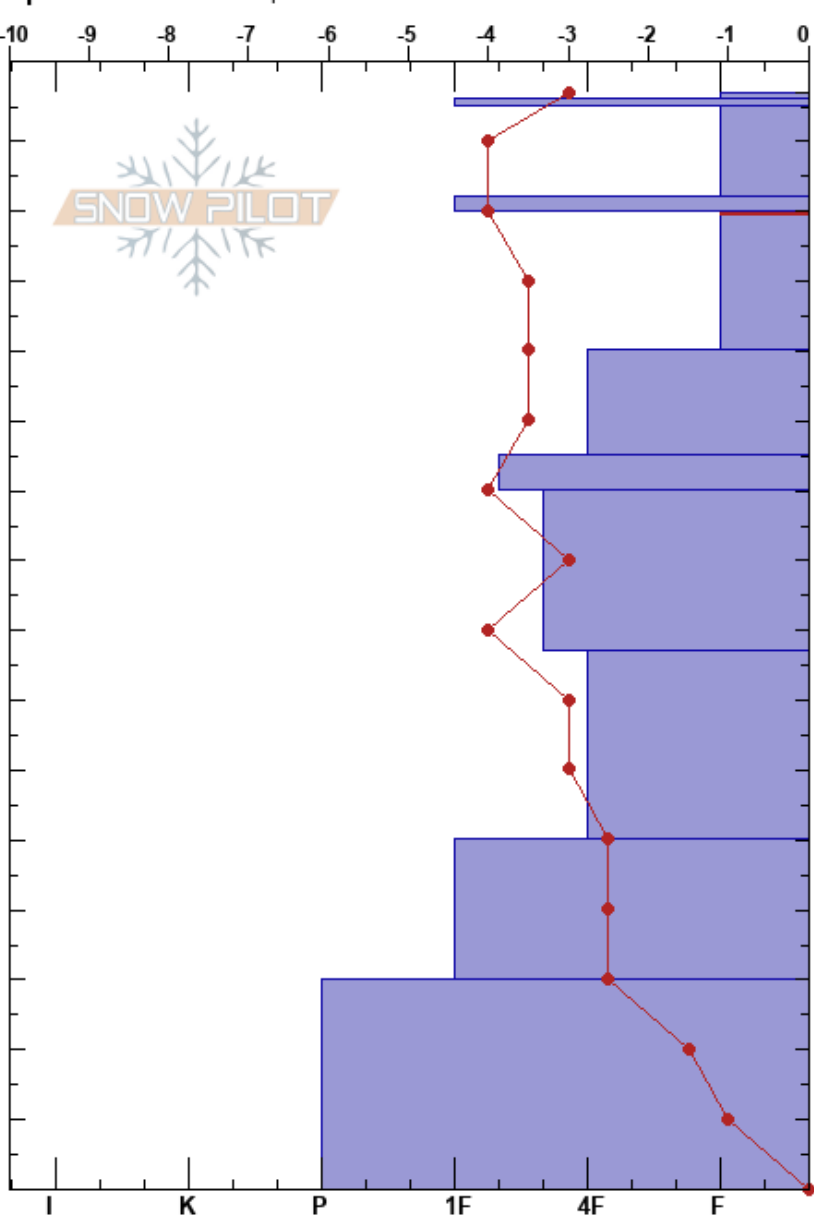

20200307 Mineret Vista
 Eastern Sierra Nevada
 CA
 Elevation: 9200 ft
 Aspect: N
 Specifics: We skied slope

Danny Ozment
 03/07/2020 - 12:30pm
 Co-ord:
 Slope Angle: 26°
 Wind Loading: yes

Stability: Good
 Air Temperature: -5°C
 Sky Cover: OVC
 Precipitation: S1
 Wind: SW Moderate

HS:157
 PF:20
 PS:2
 140-120cm:Problematic layer

Height (cm)	Crystal		Moisture	ρ kg/m ³	Stability tests & Layer comments
	Form	Size			
157	*	0.5			
150	-				
140	/	0.5-1			
130	□	1			← CT12, SC @137cm
120	⊖	1			
110	-				
100	⊖	1			
90	⊖	1			
80	⊖	1-1.5			
70	⊖	1-1.5			
60	⊖	1-1.5			
50	●	0.5-1			
40	●	0.5-1			
30	●	0.5			
20	●	0.5			
10	●	0.5			
0					