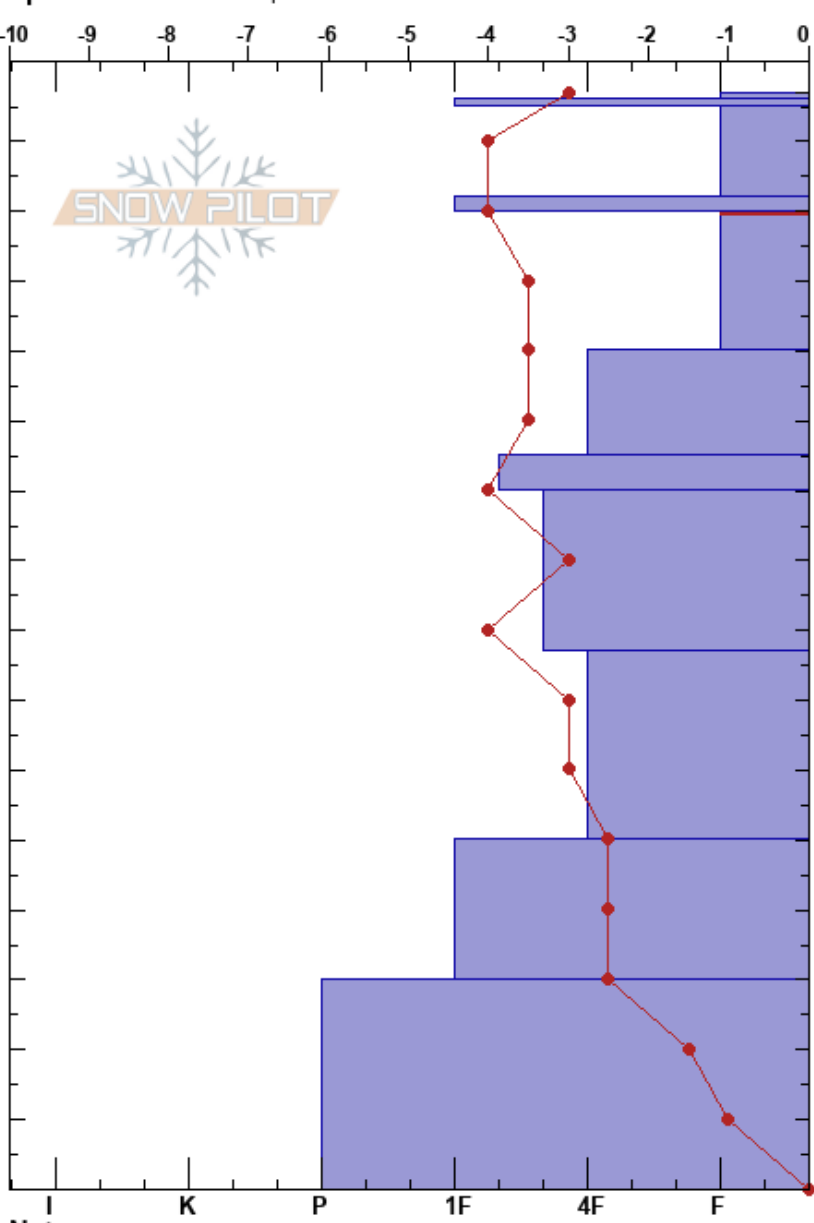

20200307 Mineret Vista  
 Eastern Sierra Nevada  
 CA  
 Elevation: 9200 ft  
 Aspect: N  
 Specifics: We skied slope

Danny Ozment  
 03/07/2020 - 12:30pm  
 Co-ord:  
 Slope Angle: 26°  
 Wind Loading: yes

Stability: Good  
 Air Temperature: -5°C  
 Sky Cover: OVC  
 Precipitation: S1  
 Wind: SW Moderate

HS:157  
 PF:20  
 PS:2  
 140-120cm:Problematic layer

Height (cm)	Crystal		Moisture	$\rho$ kg/m <sup>3</sup>	Stability tests & Layer comments
	Form	Size			
157	*	0.5			
150	-				
140	/	0.5-1			
130	□	1			← CT12, SC @137cm
120	⊖	1			
110	-				
100	⊖	1			
90	⊖	1			
80	⊖	1-1.5			
70	⊖	1-1.5			
60	⊖	1-1.5			
50	●	0.5-1			
40	●	0.5-1			
30	●	0.5			
20	●	0.5			
10	●	0.5			
0					