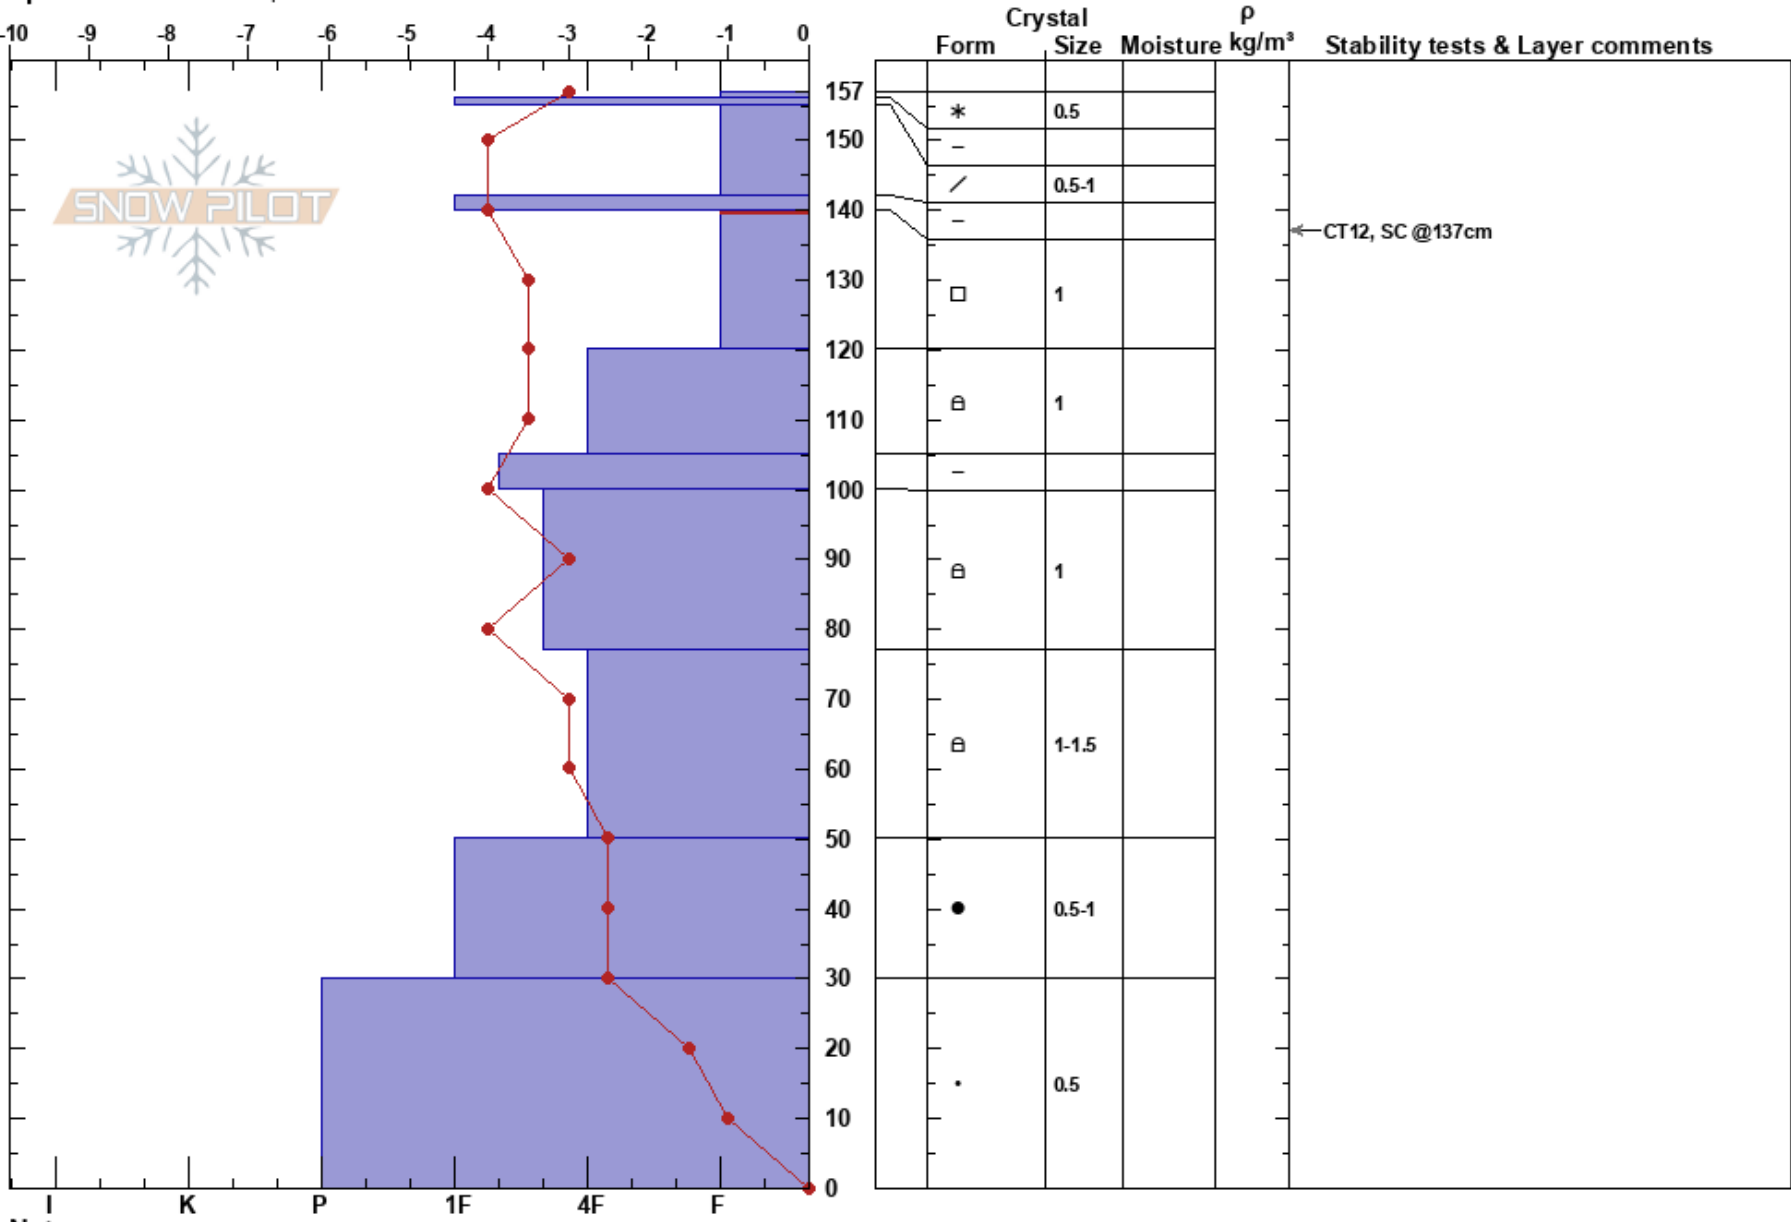

20200307 Mineret Vista  
 Eastern Sierra Nevada  
 CA

Danny Ozment  
 03/07/2020 - 12:30pm  
 Co-ord:  
 Slope Angle: 26°  
 Wind Loading: yes

Stability: Good  
 Air Temperature: -5°C  
 Sky Cover: OVC  
 Precipitation: S1  
 Wind: SW Moderate

HS:157  
 PF:20  
 PS:2  
 140-120cm:Problematic layer

Elevation: 9200 ft  
 Aspect: N  
 Specifics: We skied slope

Notes: