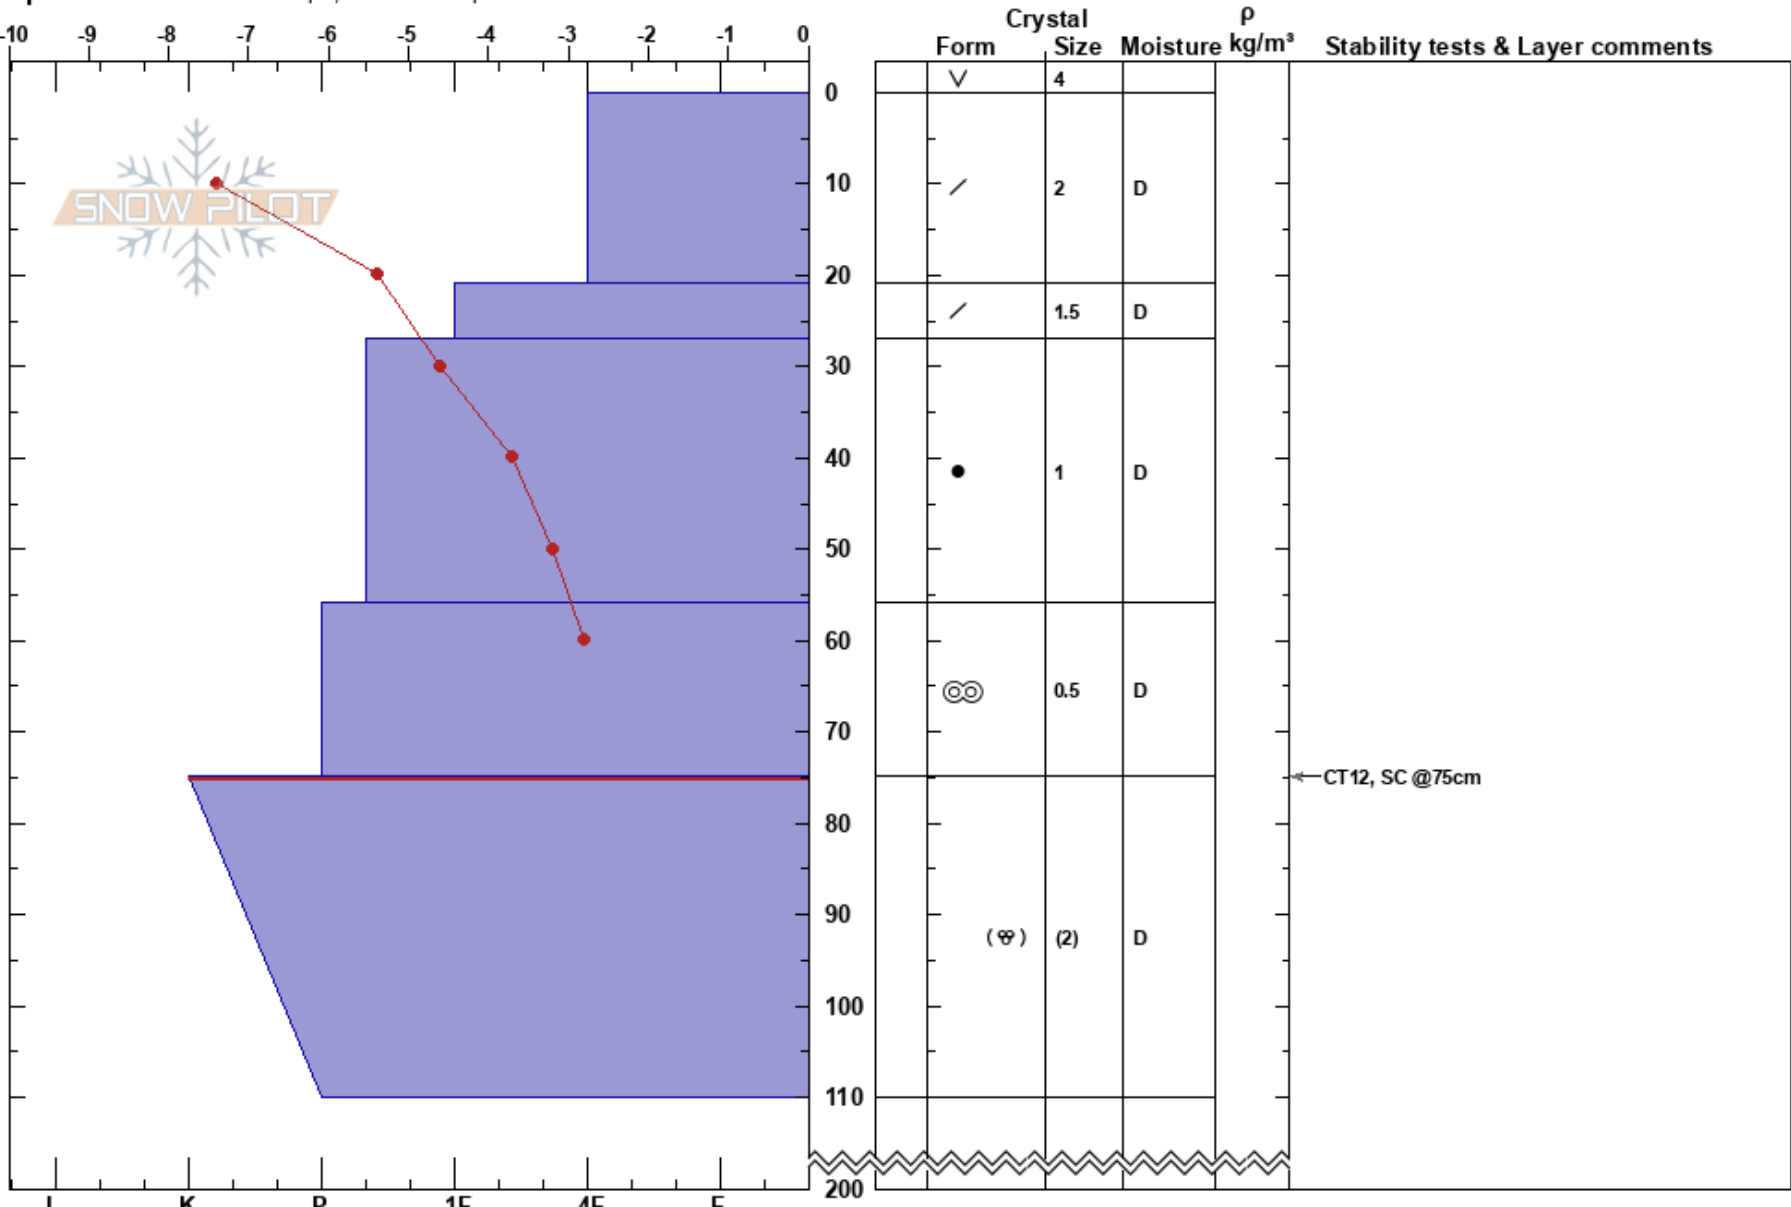

zig zag
Whistler
BC
Elevation: 1329 m
Aspect: NW
Specifics: Ski tracks on slope; We skied slope

Konrad Apanowicz
07/03/2020 - 08:50
Co-ord: 50.11038N, -122.91324W
Slope Angle: 42°
Wind Loading:

Stability: Good HS:200 Layer Notes:
Air Temperature: -7°C PF:35 75-110cm:Problematic layer
Sky Cover: BKN
Precipitation: NO
Wind: Calm