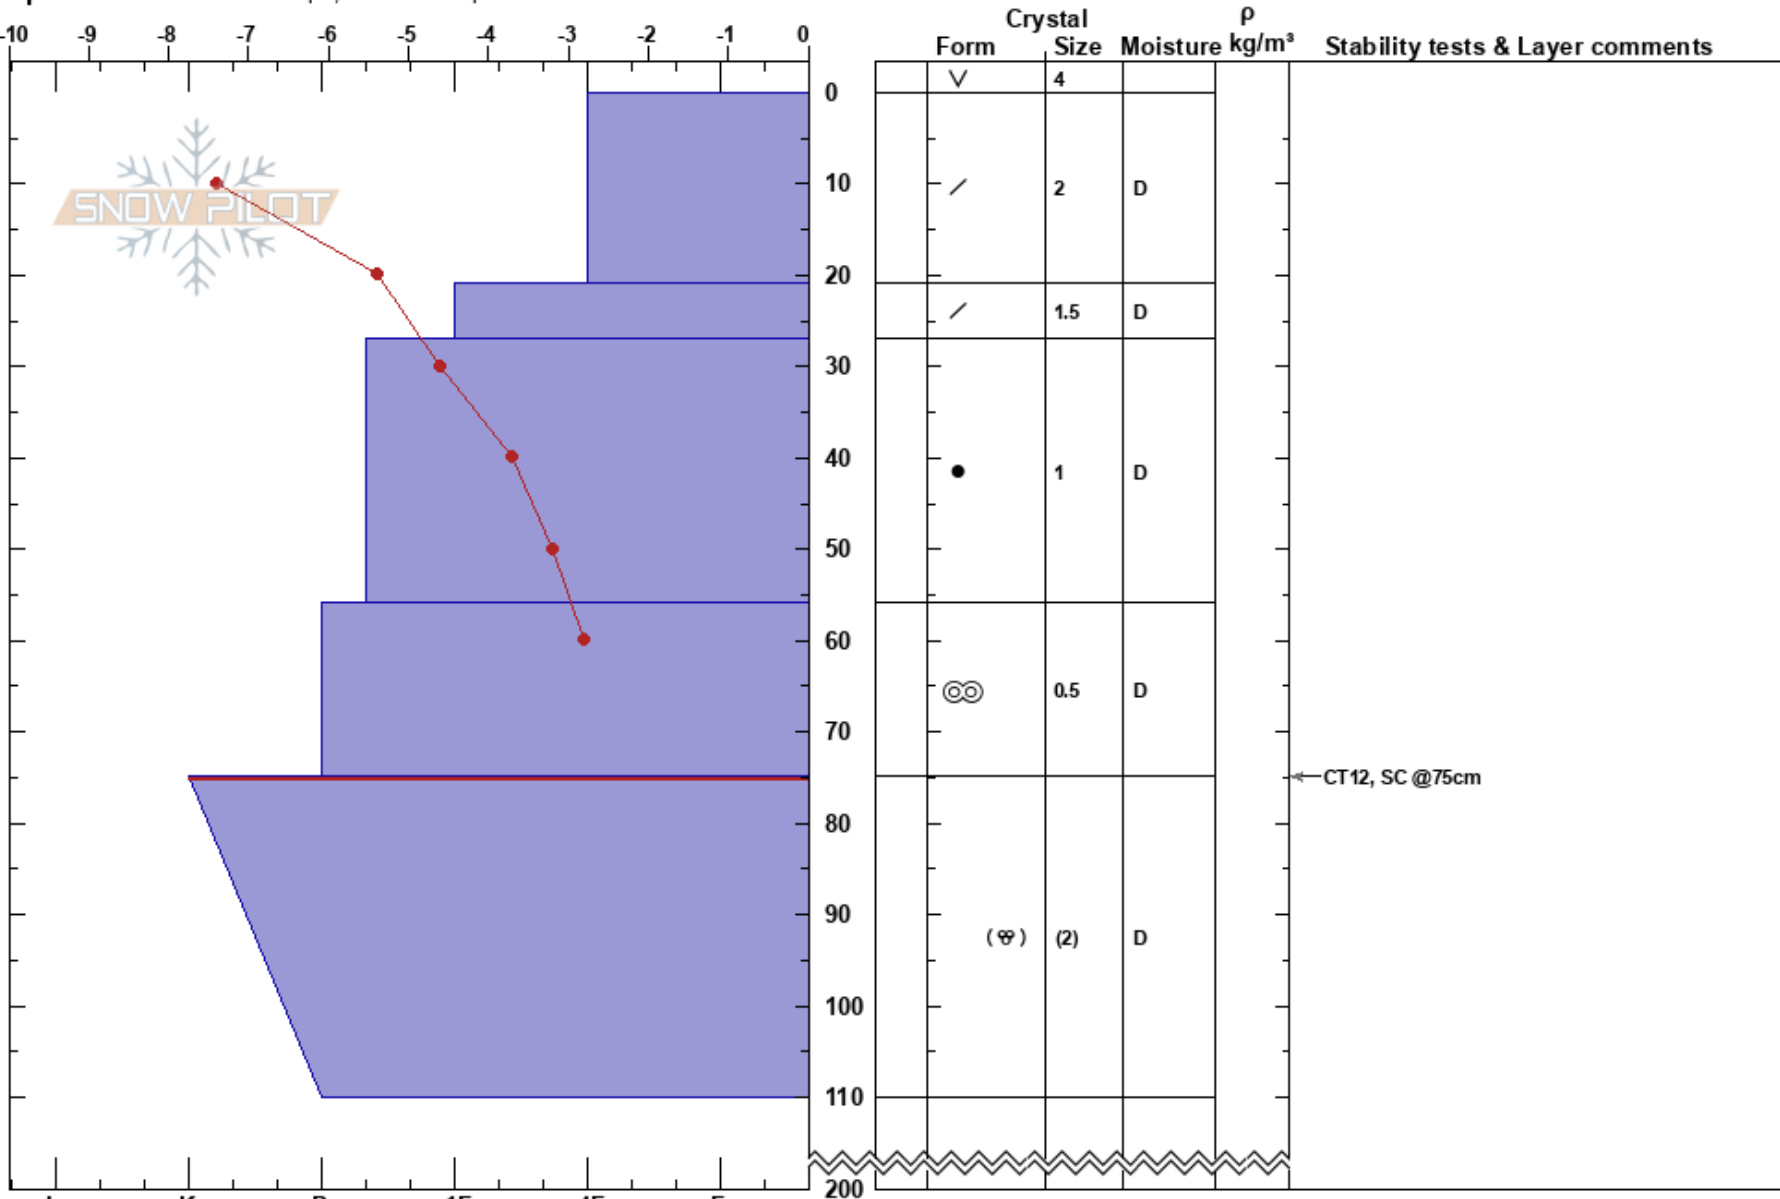

zig zag
 Whistler
 BC
 Elevation: 1329 m
 Aspect: NW
 Specifics: Ski tracks on slope; We skied slope

Konrad Apanowicz
 07/03/2020 - 08:50
 Co-ord: 50.11038N, -122.91324W
 Slope Angle: 42°
 Wind Loading:

Stability: Good HS:200 Layer Notes:
 Air Temperature: -7°C PF:35 75-110cm:Problematic layer
 Sky Cover: BKN
 Precipitation: NO
 Wind: Calm

Notes: