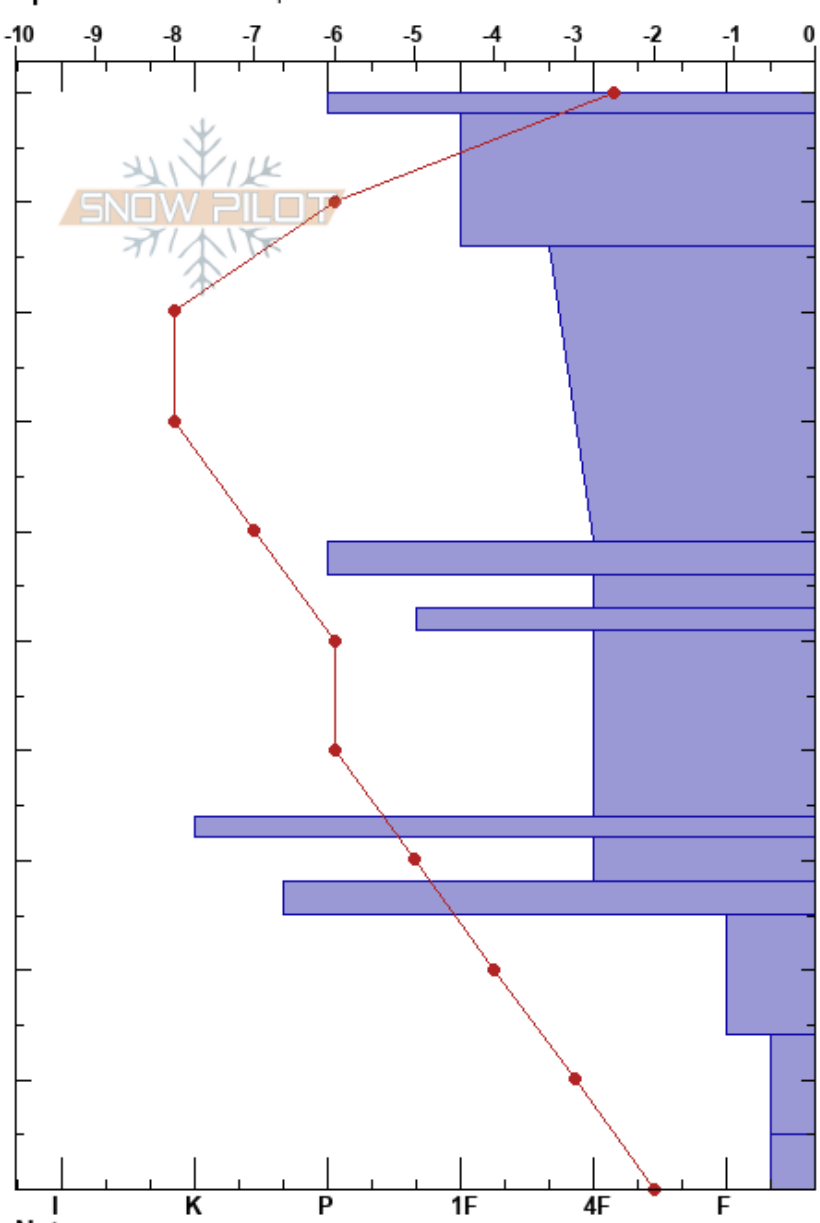

Pinocchio's Nose
 Vail/Summit County
 CO
 Elevation: 12082 ft
 Aspect: SE
 Specifics: We skied slope

Joshua Felix
 03/07/2020 - 12:00pm
 Co-ord: 39.46958N, -106.15444W
 Slope Angle: 28°
 Wind Loading:

Stability: Good
 Air Temperature: 4°C
 Sky Cover: FEW
 Precipitation: NO
 Wind: S Light Breeze

HS:100
 PF:15
 PS:5
 32-28cm: Percolating Ice Columns
 25-14cm: Problematic layer

Height (cm)	Crystal		Moisture	ρ kg/m ³	Stability tests & Layer comments
	Form	Size			
100	⊙⊙	0.5-1			
90	•	0.5-1			
80	•	0.5-1			
70	•	0.5-1			
60	⊙⊙	1			← STE @63cm
55	☐	1			
50	⊙⊙	1			
45	☐	0.5-1			
40	☐	0.5-1			
35	■ ⊙⊙				
30	☐	1			32-28cm: Percolating Ice Columns
25	⊙⊙	1-2			← CT0, SC @25cm CTC, Isolation
20	☐	2-3			← ECTP25 @25cm
10	☐	3			
0	A	4-5			← STM @5cm