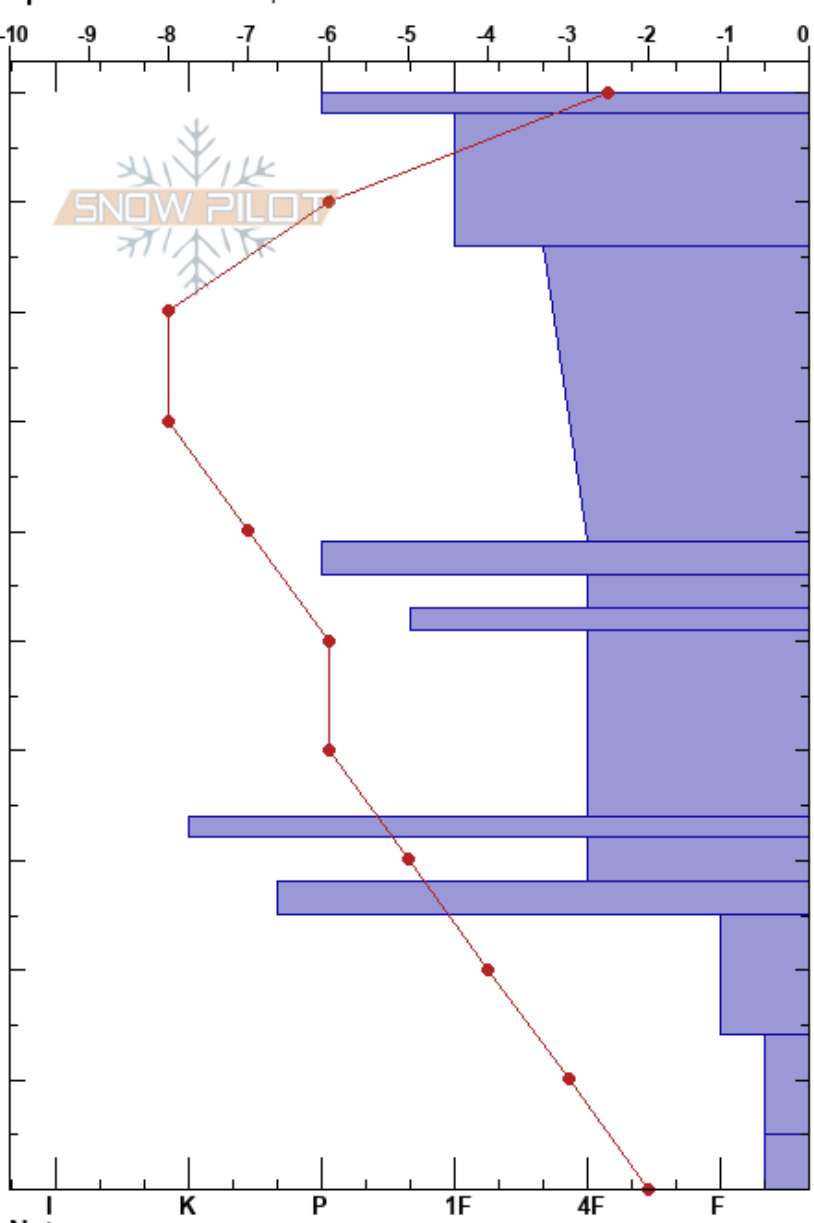

Pinocchio's Nose
 Vail/Summit County
 CO
 Elevation: 12082 ft
 Aspect: SE
 Specifics: We skied slope

Joshua Felix
 03/07/2020 - 12:00pm
 Co-ord: 39.46958N, -106.15444W
 Slope Angle: 28°
 Wind Loading:

Stability: Good
 Air Temperature: 4°C
 Sky Cover: FEW
 Precipitation: NO
 Wind: S Light Breeze
 HS:100
 PF:15
 PS:5
 32-28cm: Percolating Ice Columns
 25-14cm: Problematic layer

Depth (cm)	Crystal		Moisture	ρ kg/m ³	Stability tests & Layer comments
	Form	Size			
100	⊙⊙	0.5-1			
90	•	0.5-1			
80	•	0.5-1			
70	•	0.5-1			
60	⊙⊙	1			← STE @63cm
55	☐	1			
50	⊙⊙	1			
45	☐	0.5-1			
40	☐	0.5-1			
35	■ ⊙⊙				
30	☐	1			32-28cm: Percolating Ice Columns
25	⊙⊙	1-2			← CT0, SC @25cm CTC, Isolation
20	☐	2-3			← ECTP25 @25cm
10	☐	3			
5	A	4-5			← STM @5cm