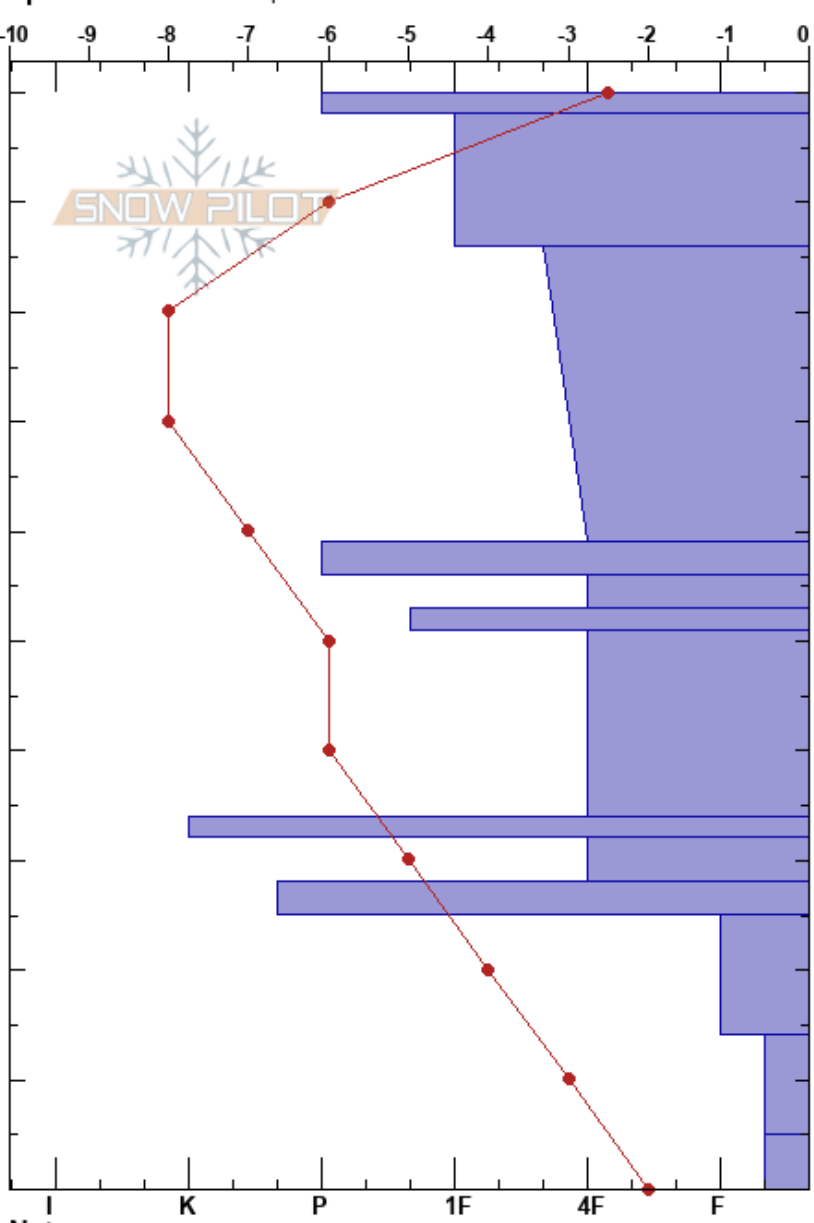

Pinocchio's Nose
 Vail/Summit County
 CO
 Elevation: 12082 ft
 Aspect: SE
 Specifics: We skied slope

Joshua Felix
 03/07/2020 - 12:00pm
 Co-ord: 39.46958N, -106.15444W
 Slope Angle: 28°
 Wind Loading:

Stability: Good
 Air Temperature: 4°C
 Sky Cover: FEW
 Precipitation: NO
 Wind: S Light Breeze
 HS:100
 PF:15
 PS:5
 32-28cm: Percolating Ice Columns
 25-14cm: Problematic layer

Height (cm)	Crystal		Moisture	ρ kg/m ³	Stability tests & Layer comments
	Form	Size			
100	⊙⊙	0.5-1			
90	•	0.5-1			
80					
70	•	0.5-1			
60	⊙⊙	1			← STE @63cm
55	☐	1			
50	⊙⊙	1			
45					
40	☐	0.5-1			
35	■ ⊙⊙				
30	☐	1			32-28cm: Percolating Ice Columns
25	⊙⊙	1-2			← CT0, SC @25cm CTC, Isolation ← ECTP25 @25cm
20	☐	2-3			
10	☐	3			
0	A	4-5			← STM @5cm