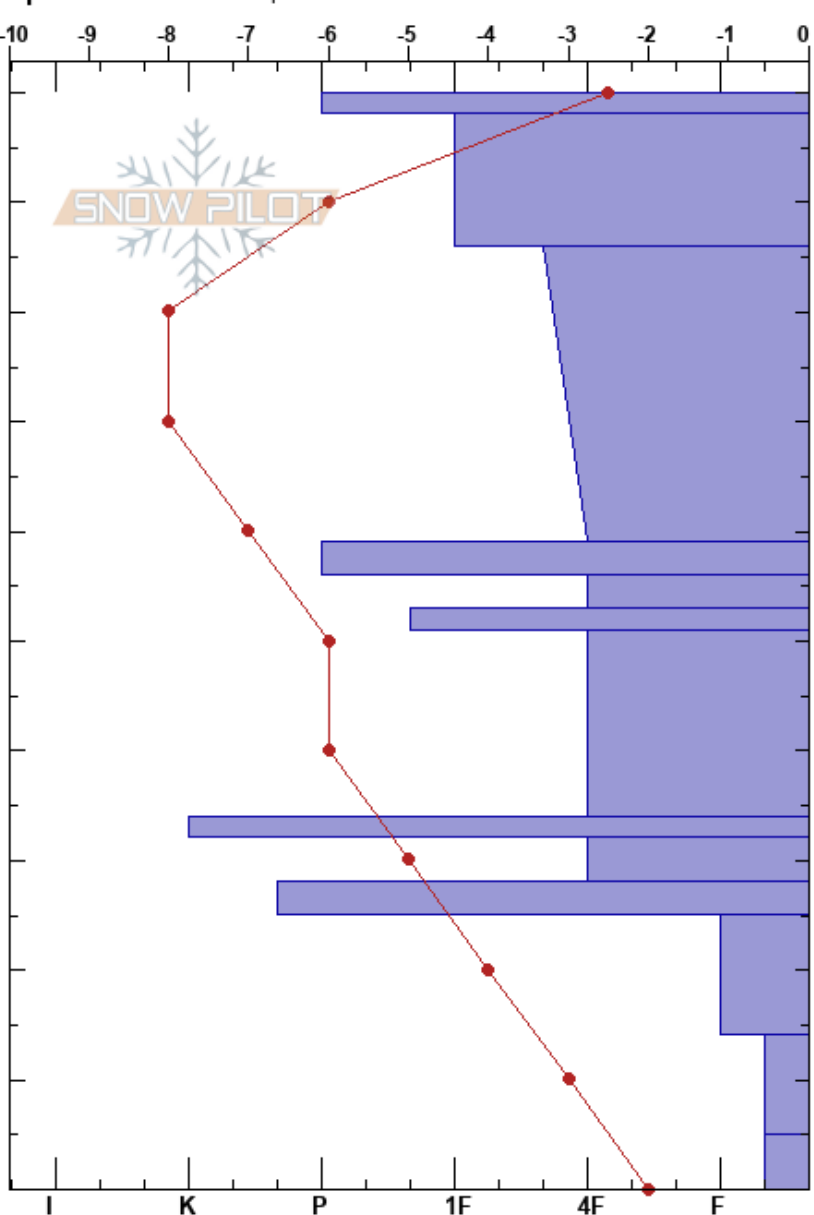

Pinocchio's Nose
 Vail/Summit County
 CO
 Elevation: 12082 ft
 Aspect: SE
 Specifics: We skied slope

Joshua Felix
 03/07/2020 - 12:00pm
 Co-ord: 39.46958N, -106.15444W
 Slope Angle: 28°
 Wind Loading:

Stability: Good
 Air Temperature: 4°C
 Sky Cover: FEW
 Precipitation: NO
 Wind: S Light Breeze
 HS:100
 PF:15
 PS:5
 32-28cm: Percolating Ice Columns
 25-14cm: Problematic layer

Height (cm)	Crystal		Moisture	ρ kg/m ³	Stability tests & Layer comments
	Form	Size			
100	⊙⊙	0.5-1			
90	•	0.5-1			
80					
70	•	0.5-1			
60	⊙⊙	1			← STE @63cm
55	☐	1			
50	⊙⊙	1			
45					
40	☐	0.5-1			
35	■ ⊙⊙				
30	☐	1			32-28cm: Percolating Ice Columns
25	⊙⊙	1-2			← CT0, SC @25cm CTC, Isolation ← ECTP25 @25cm
20	☐	2-3			
10	☐	3			
0	A	4-5			← STM @5cm