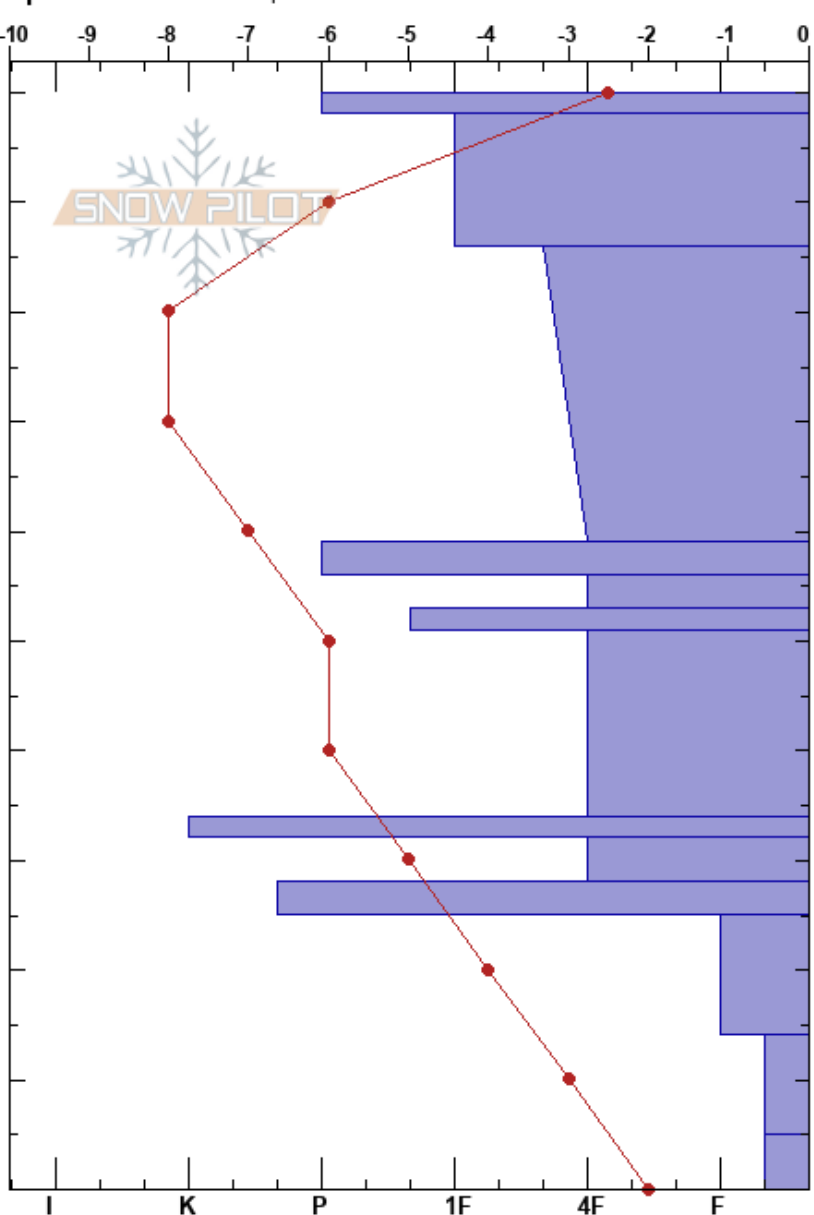

Pinocchio's Nose
 Vail/Summit County
 CO
 Elevation: 12082 ft
 Aspect: SE
 Specifics: We skied slope

Joshua Felix
 03/07/2020 - 12:00pm
 Co-ord: 39.46958N, -106.15444W
 Slope Angle: 28°
 Wind Loading:

Stability: Good
 Air Temperature: 4°C
 Sky Cover: FEW
 Precipitation: NO
 Wind: S Light Breeze
 HS:100
 PF:15
 PS:5
 32-28cm: Percolating Ice Columns
 25-14cm: Problematic layer

Depth (cm)	Crystal		Moisture	ρ kg/m ³	Stability tests & Layer comments
	Form	Size			
100	⊙⊙	0.5-1			
90	•	0.5-1			
80	•	0.5-1			
70	•	0.5-1			
60	⊙⊙	1			← STE @63cm
55	☐	1			
50	⊙⊙	1			
45	☐	0.5-1			
40	☐	0.5-1			
35	■ ⊙⊙				
30	☐	1			32-28cm: Percolating Ice Columns
25	⊙⊙	1-2			← CT0, SC @25cm CTC, Isolation
20	☐	2-3			← ECTP25 @25cm
10	☐	3			
5	A	4-5			← STM @5cm