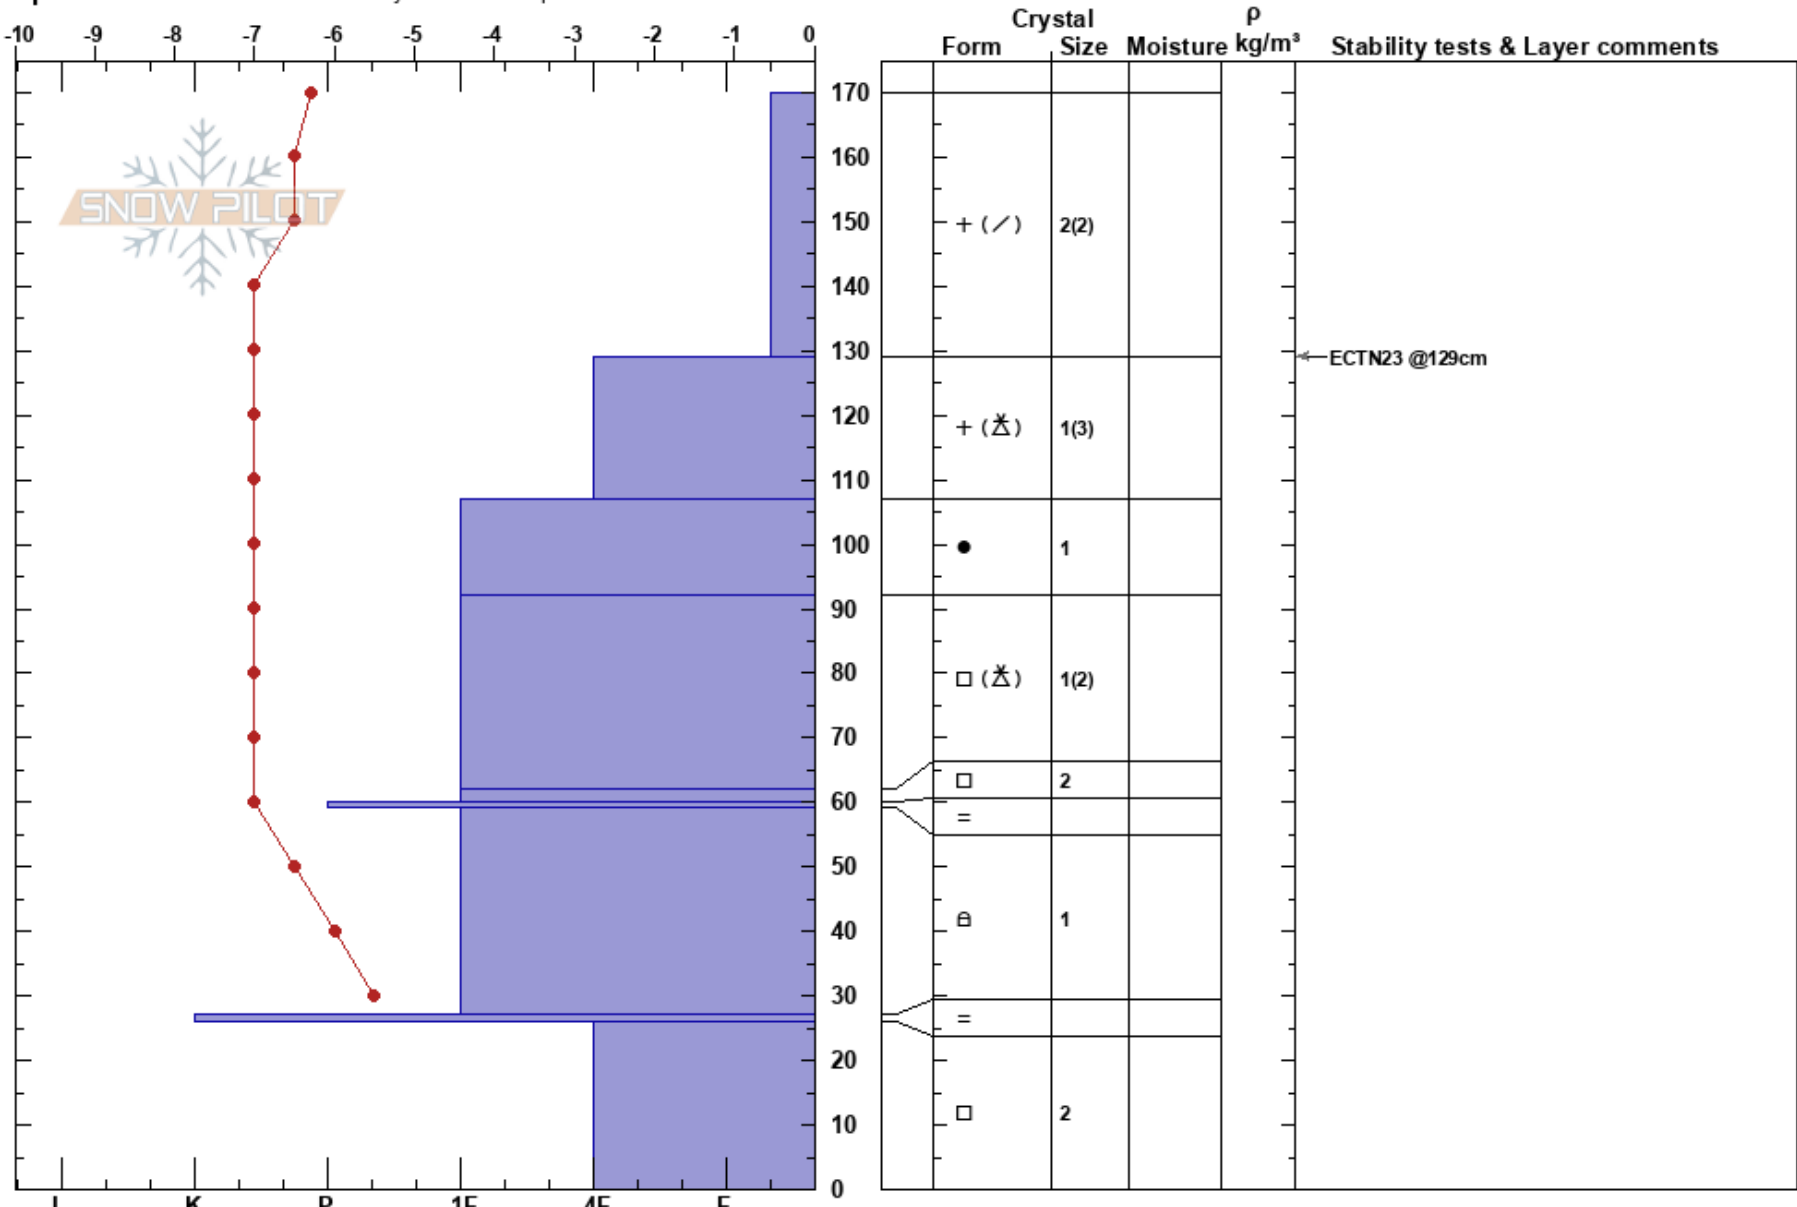

Camp Misery Tree Shots  
 Swan Range  
 MT  
 Elevation: 6120 ft  
 Aspect: NE  
 Specifics: Recent avalanche activity on similar slopes

Madi McKinstry  
 02/24/2020 - 3:05pm  
 Co-ord: 48.15690N, -113.94970W  
 Slope Angle: 45°  
 Wind Loading: no

Stability: **HS:170**  
 Air Temperature: -6°C  
 Sky Cover: OVC  
 Precipitation: S2  
 Wind: Calm  
 Layer Notes: 92-62cm: Problematic layer

Notes: The true HS was 350cm, but this pit was only dug 170cm deep. This is the top 170cm of the snowpack.