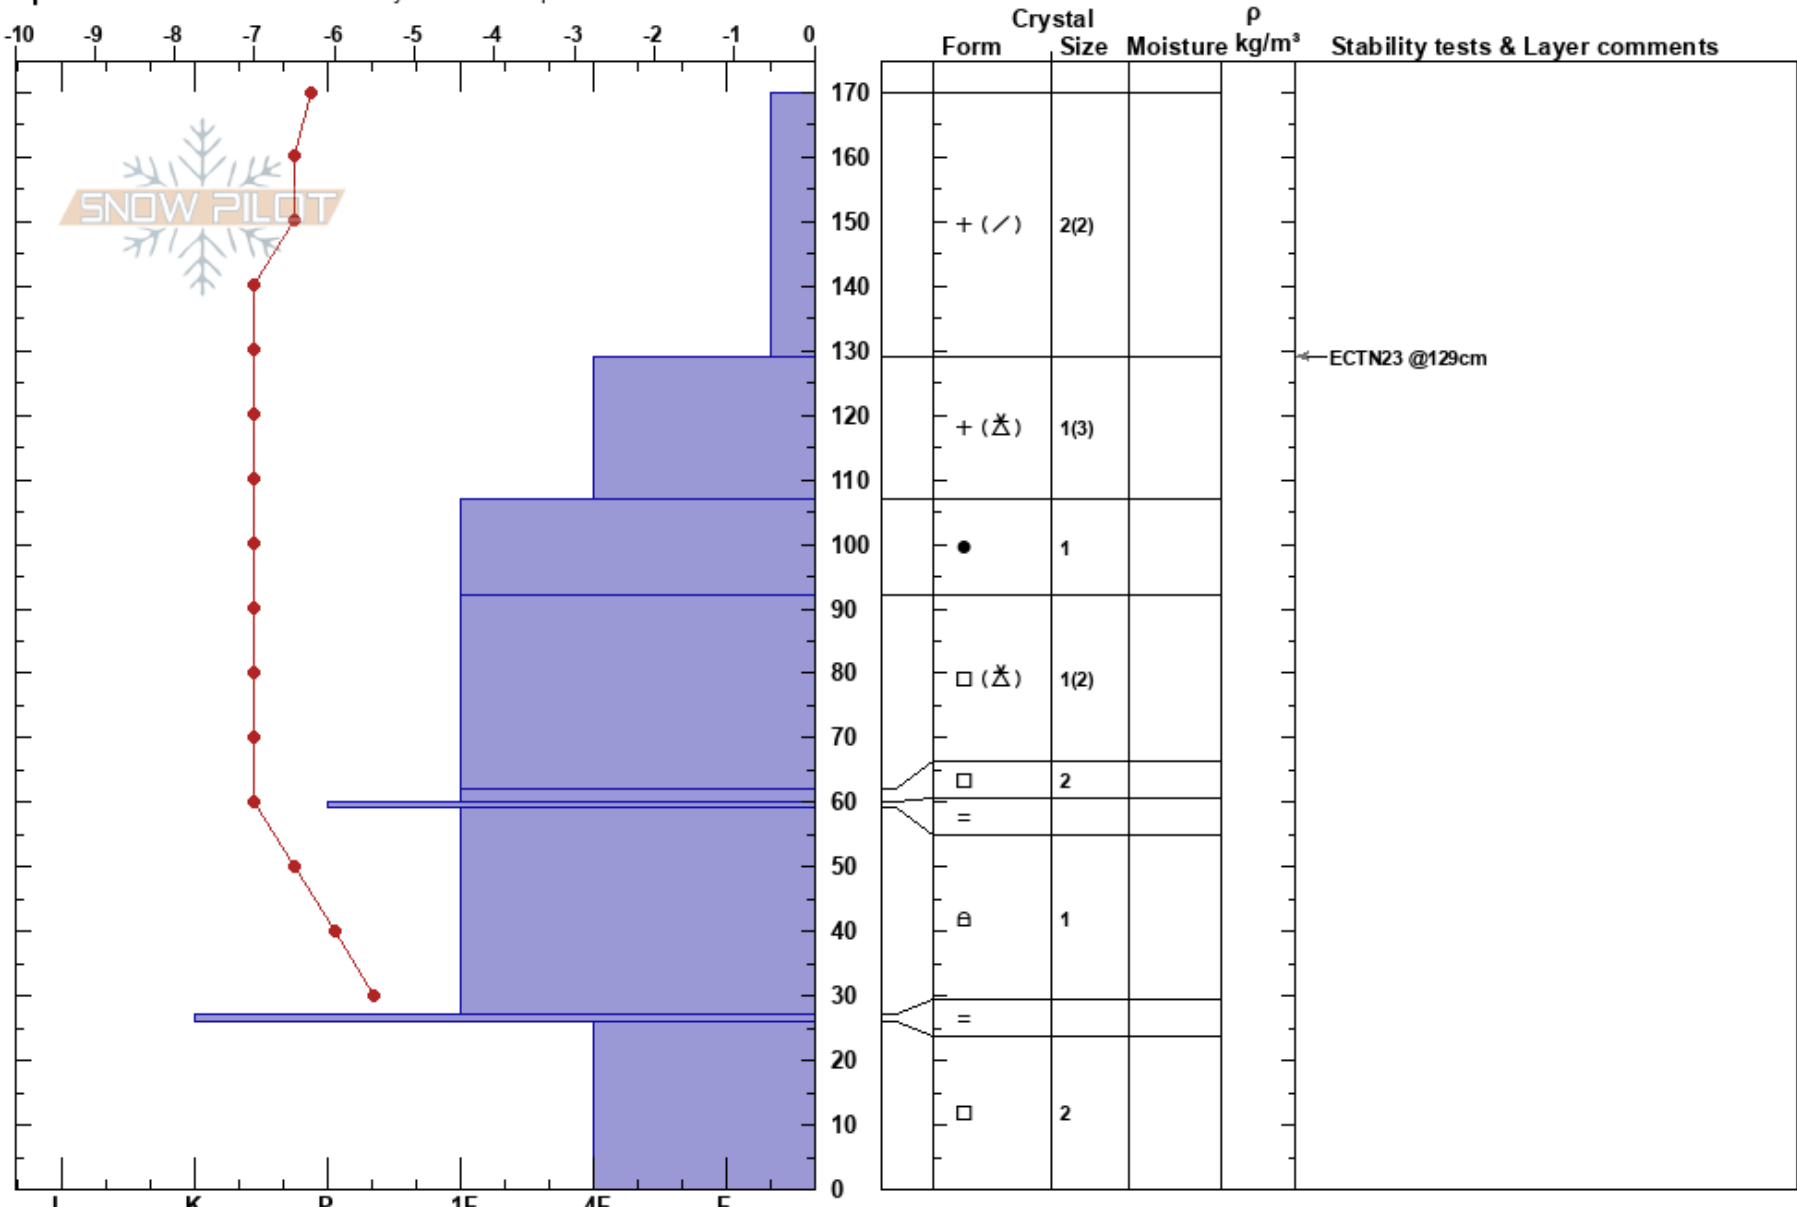

Camp Misery Tree Shots
 Swan Range
 MT
 Elevation: 6120 ft
 Aspect: NE
 Specifics: Recent avalanche activity on similar slopes

Madi McKinstry
 02/24/2020 - 3:05pm
 Co-ord: 48.15690N, -113.94970W
 Slope Angle: 45°
 Wind Loading: no

Stability: **HS:170**
 Air Temperature: -6°C
 Sky Cover: OVC
 Precipitation: S2
 Wind: Calm
 Layer Notes: 92-62cm: Problematic layer

Notes: The true HS was 350cm, but this pit was only dug 170cm deep. This is the top 170cm of the snowpack.