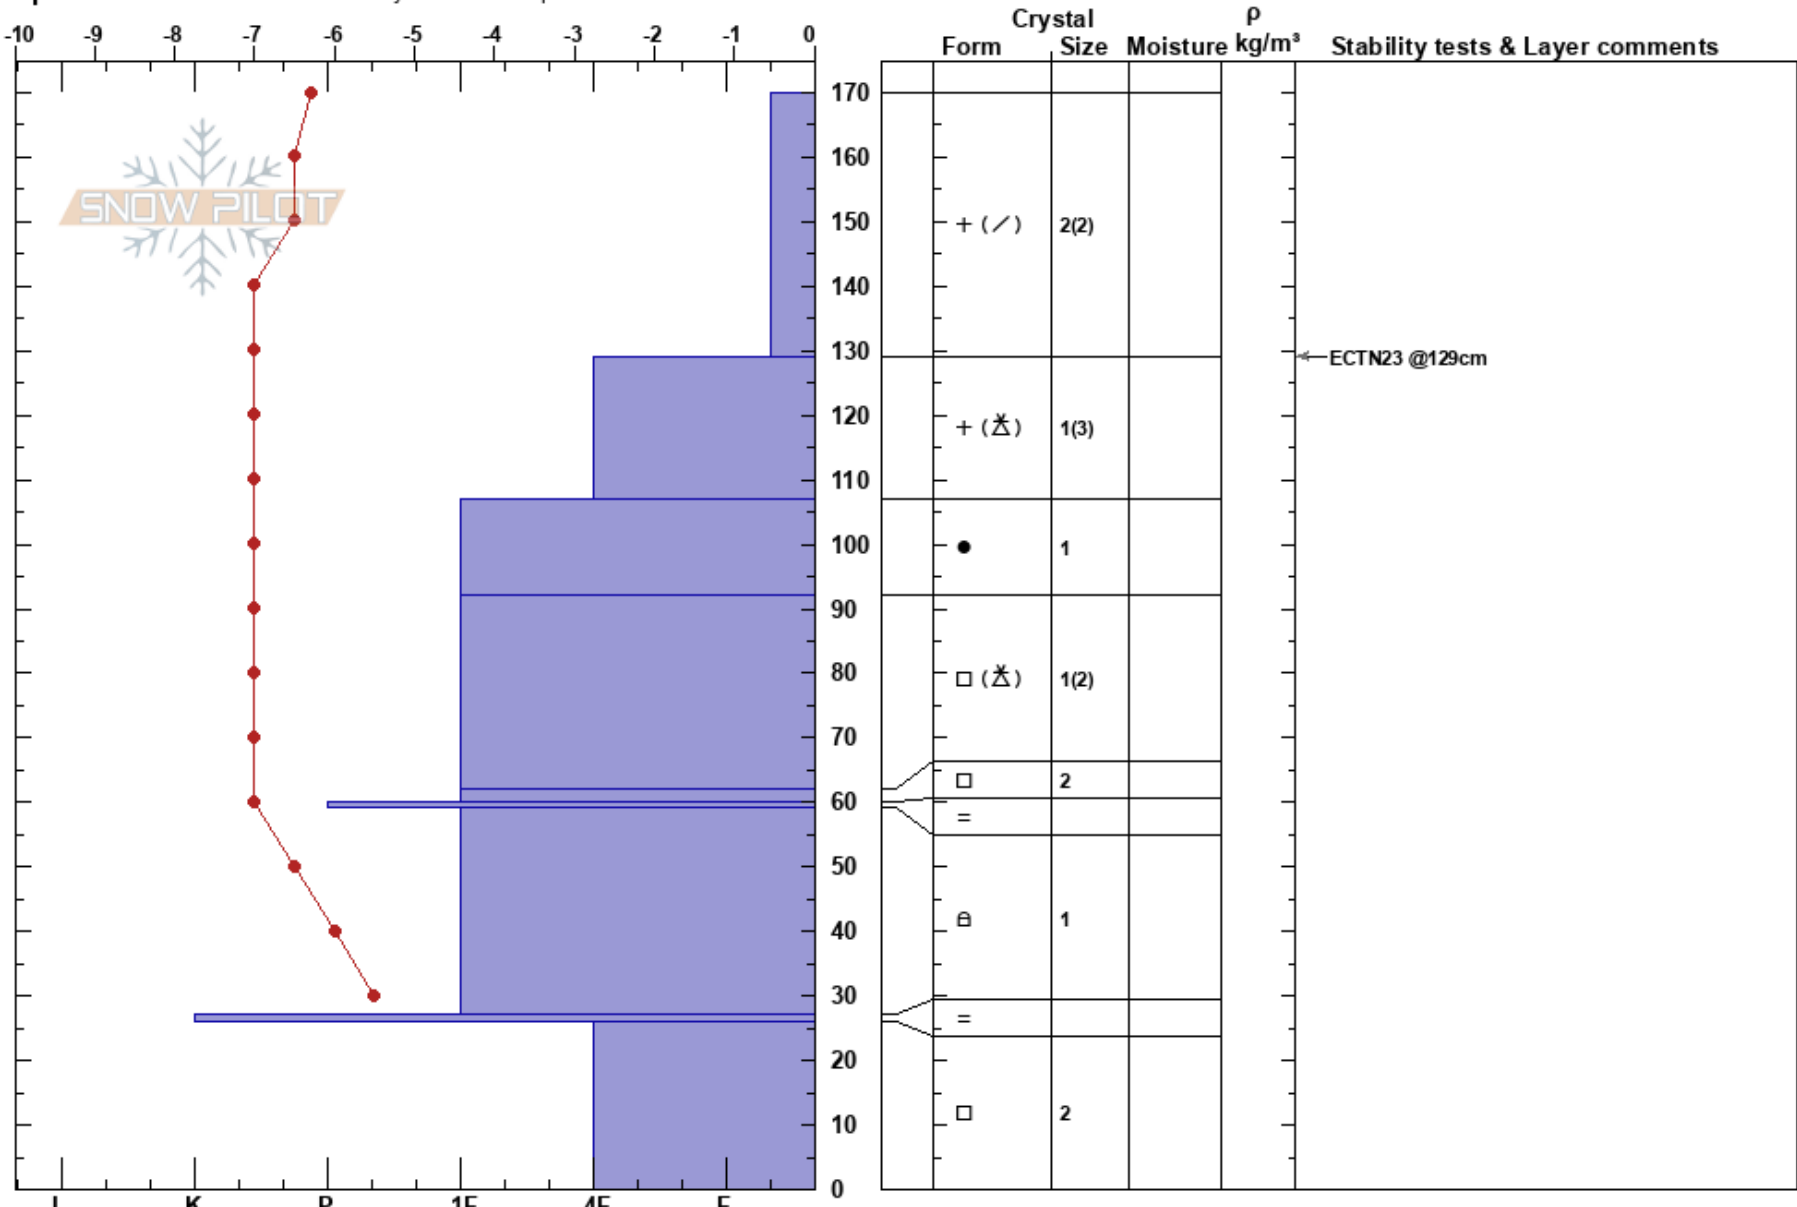

Camp Misery Tree Shots  
 Swan Range  
 MT  
 Elevation: 6120 ft  
 Aspect: NE  
 Specifics: Recent avalanche activity on similar slopes

Madi McKinstry  
 02/24/2020 - 3:05pm  
 Co-ord: 48.15690N, -113.94970W  
 Slope Angle: 45°  
 Wind Loading: no

Stability: **HS:170**  
 Air Temperature: -6°C  
 Sky Cover: OVC  
 Precipitation: S2  
 Wind: Calm  
 Layer Notes: 92-62cm: Problematic layer

**Notes:** The true HS was 350cm, but this pit was only dug 170cm deep. This is the top 170cm of the snowpack.