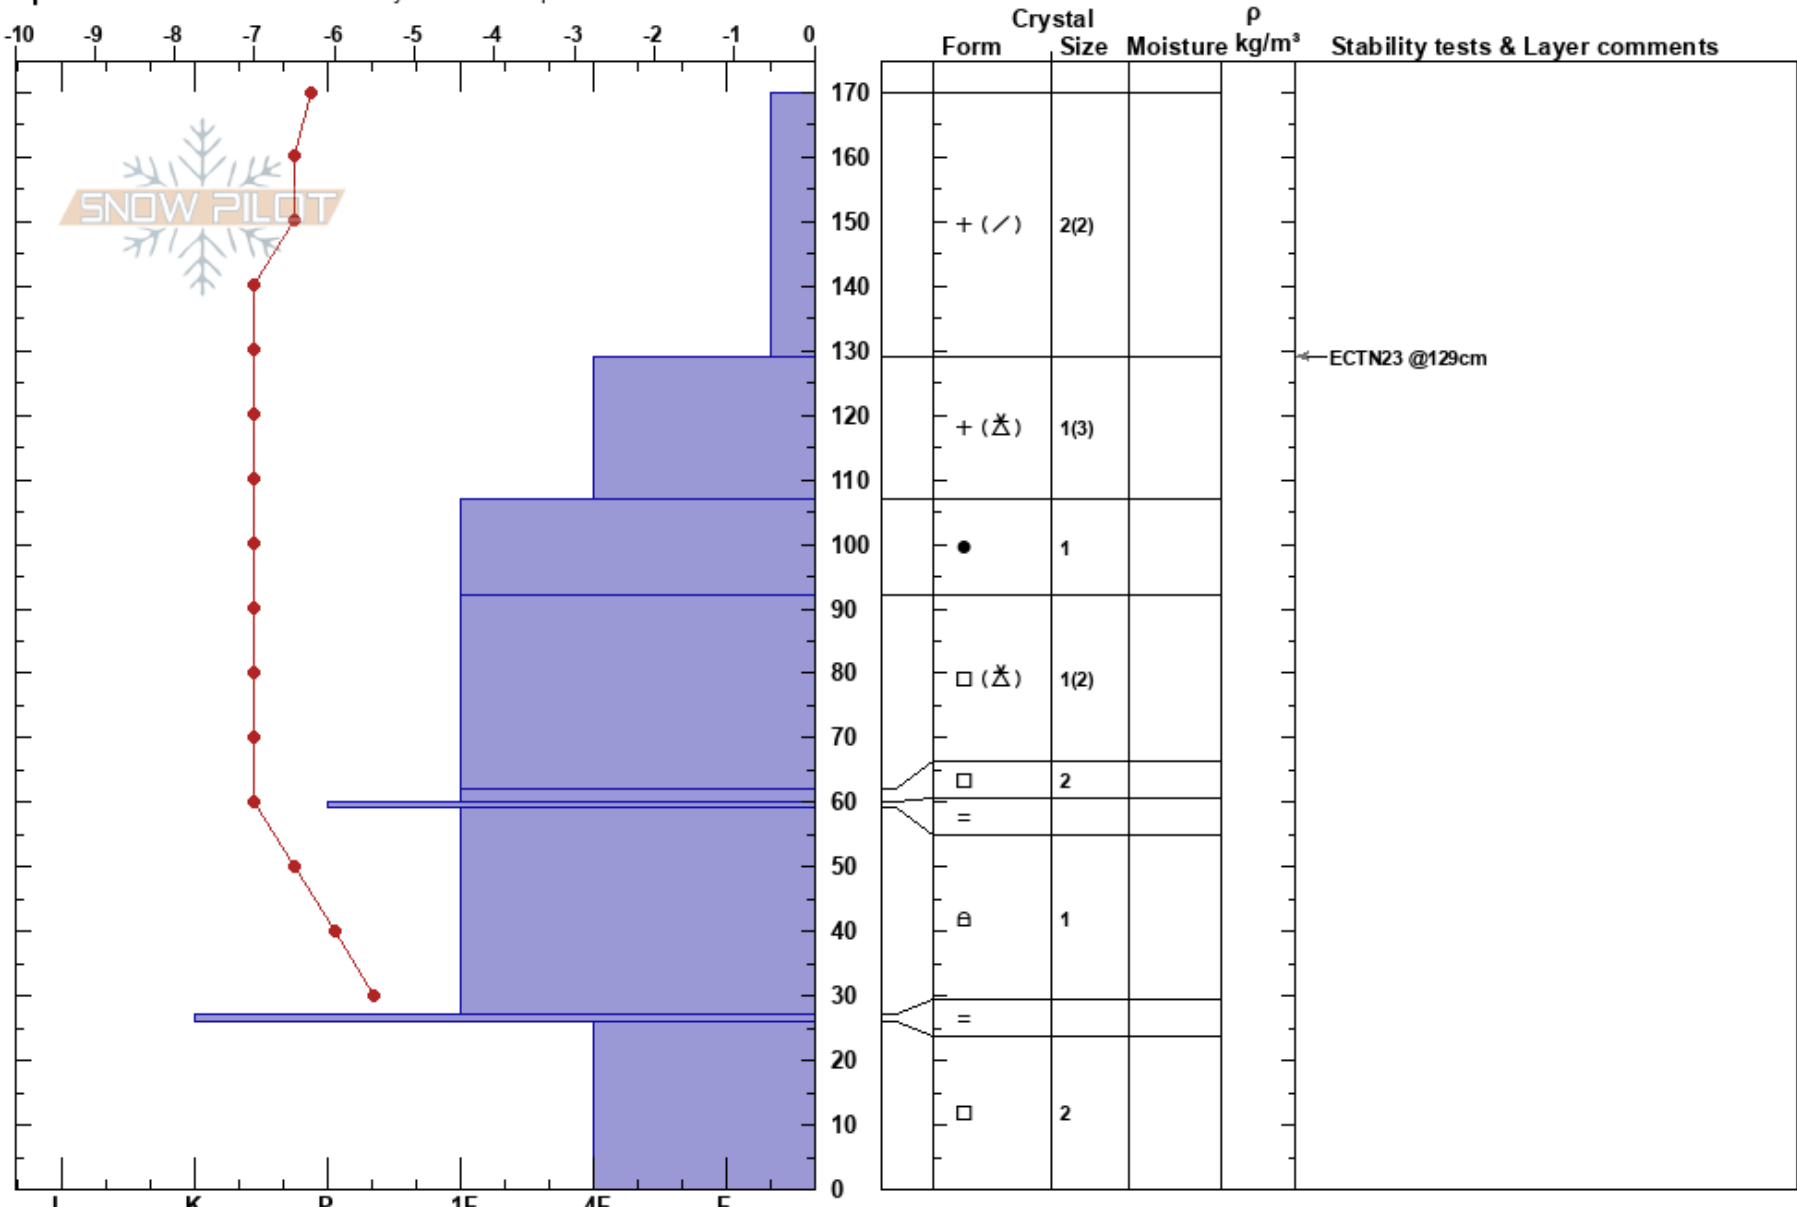

Camp Misery Tree Shots  
 Swan Range  
 MT  
 Elevation: 6120 ft  
 Aspect: NE  
 Specifics: Recent avalanche activity on similar slopes

Madi McKinstry  
 02/24/2020 - 3:05pm  
 Co-ord: 48.15690N, -113.94970W  
 Slope Angle: 45°  
 Wind Loading: no

Stability:  
 Air Temperature: -6°C  
 Sky Cover: OVC  
 Precipitation: S2  
 Wind: Calm  
 HS:170  
 Layer Notes:  
 92-62cm: Problematic layer

Notes: The true HS was 350cm, but this pit was only dug 170cm deep. This is the top 170cm of the snowpack.