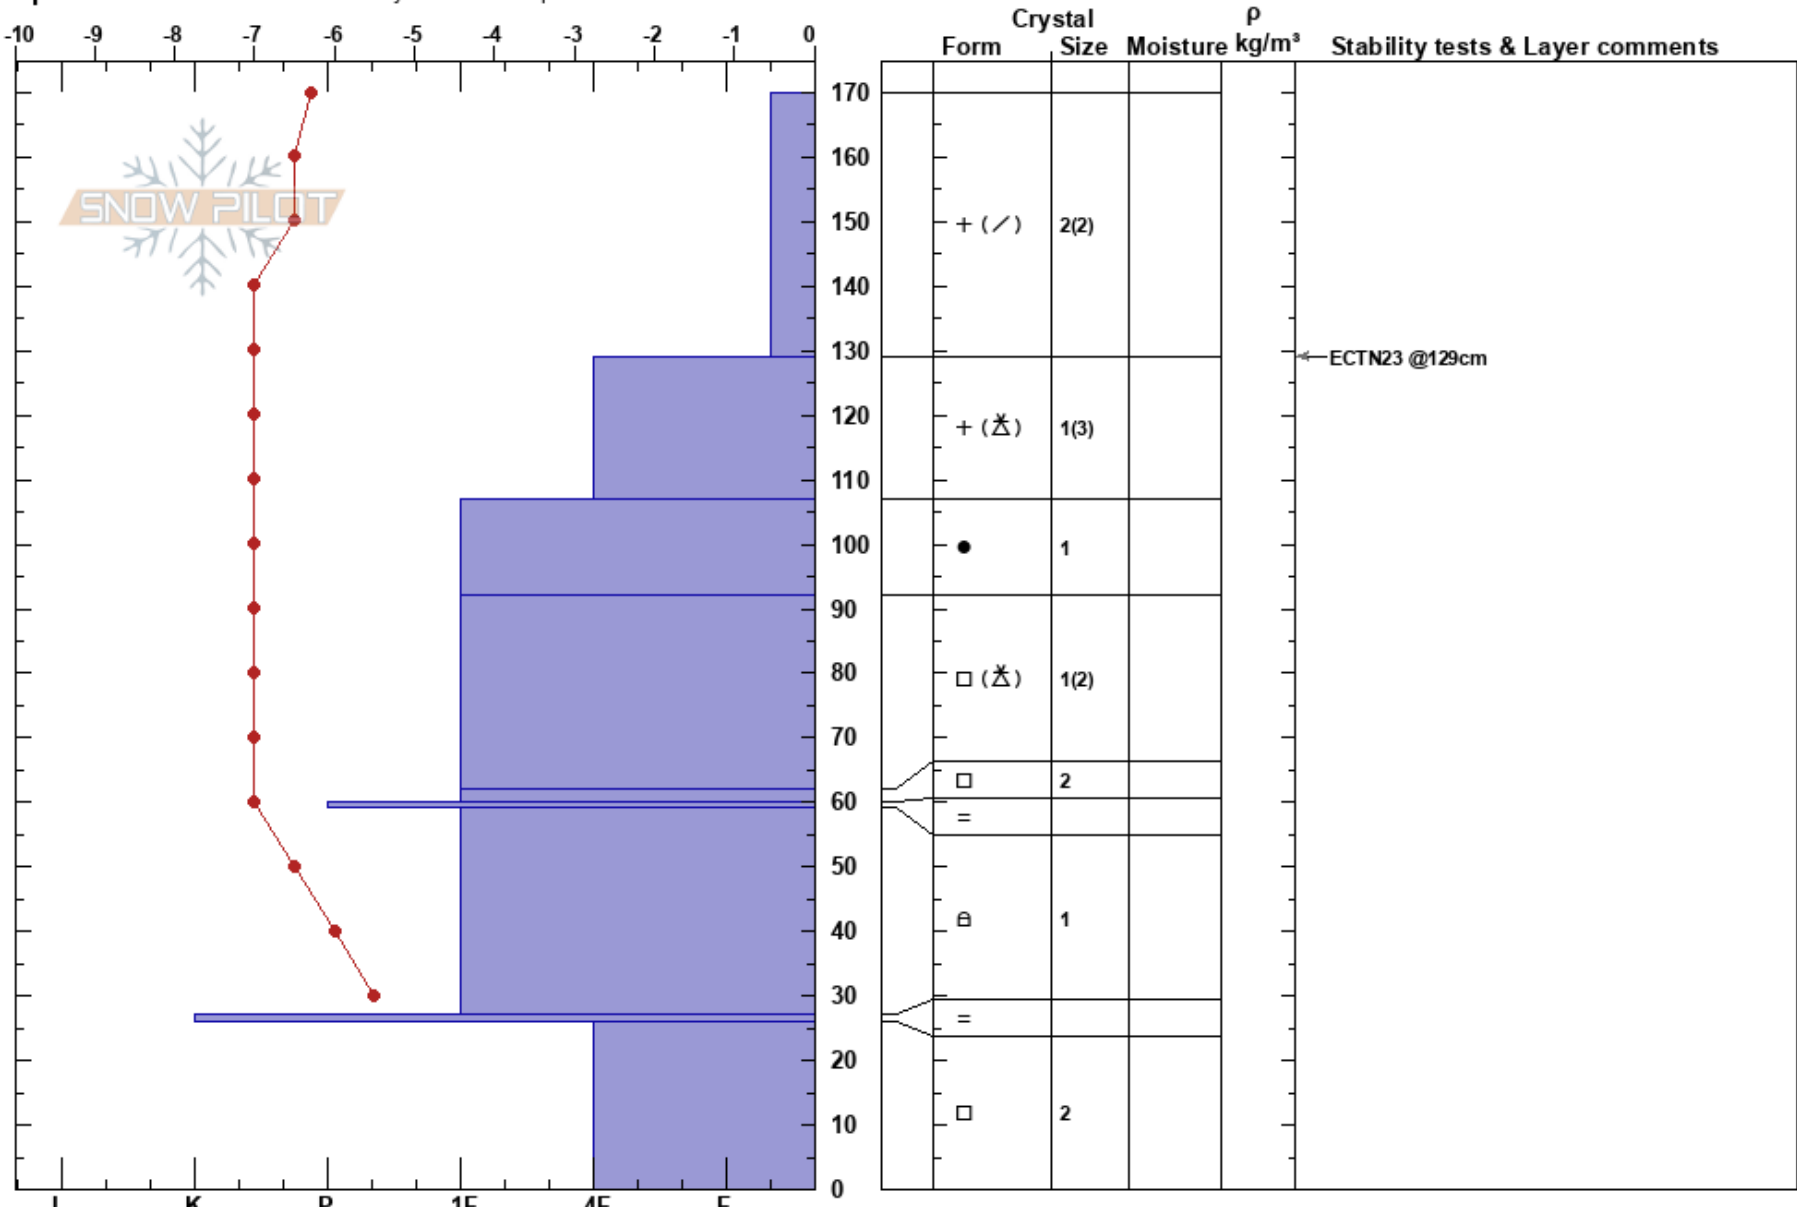

Camp Misery Tree Shots
 Swan Range
 MT
 Elevation: 6120 ft
 Aspect: NE
 Specifics: Recent avalanche activity on similar slopes

Madi McKinstry
 02/24/2020 - 3:05pm
 Co-ord: 48.15690N, -113.94970W
 Slope Angle: 45°
 Wind Loading: no

Stability:
 Air Temperature: -6°C
 Sky Cover: OVC
 Precipitation: S2
 Wind: Calm

HS:170
 Layer Notes:
 92-62cm: Problematic layer

Notes: The true HS was 350cm, but this pit was only dug 170cm deep. This is the top 170cm of the snowpack.