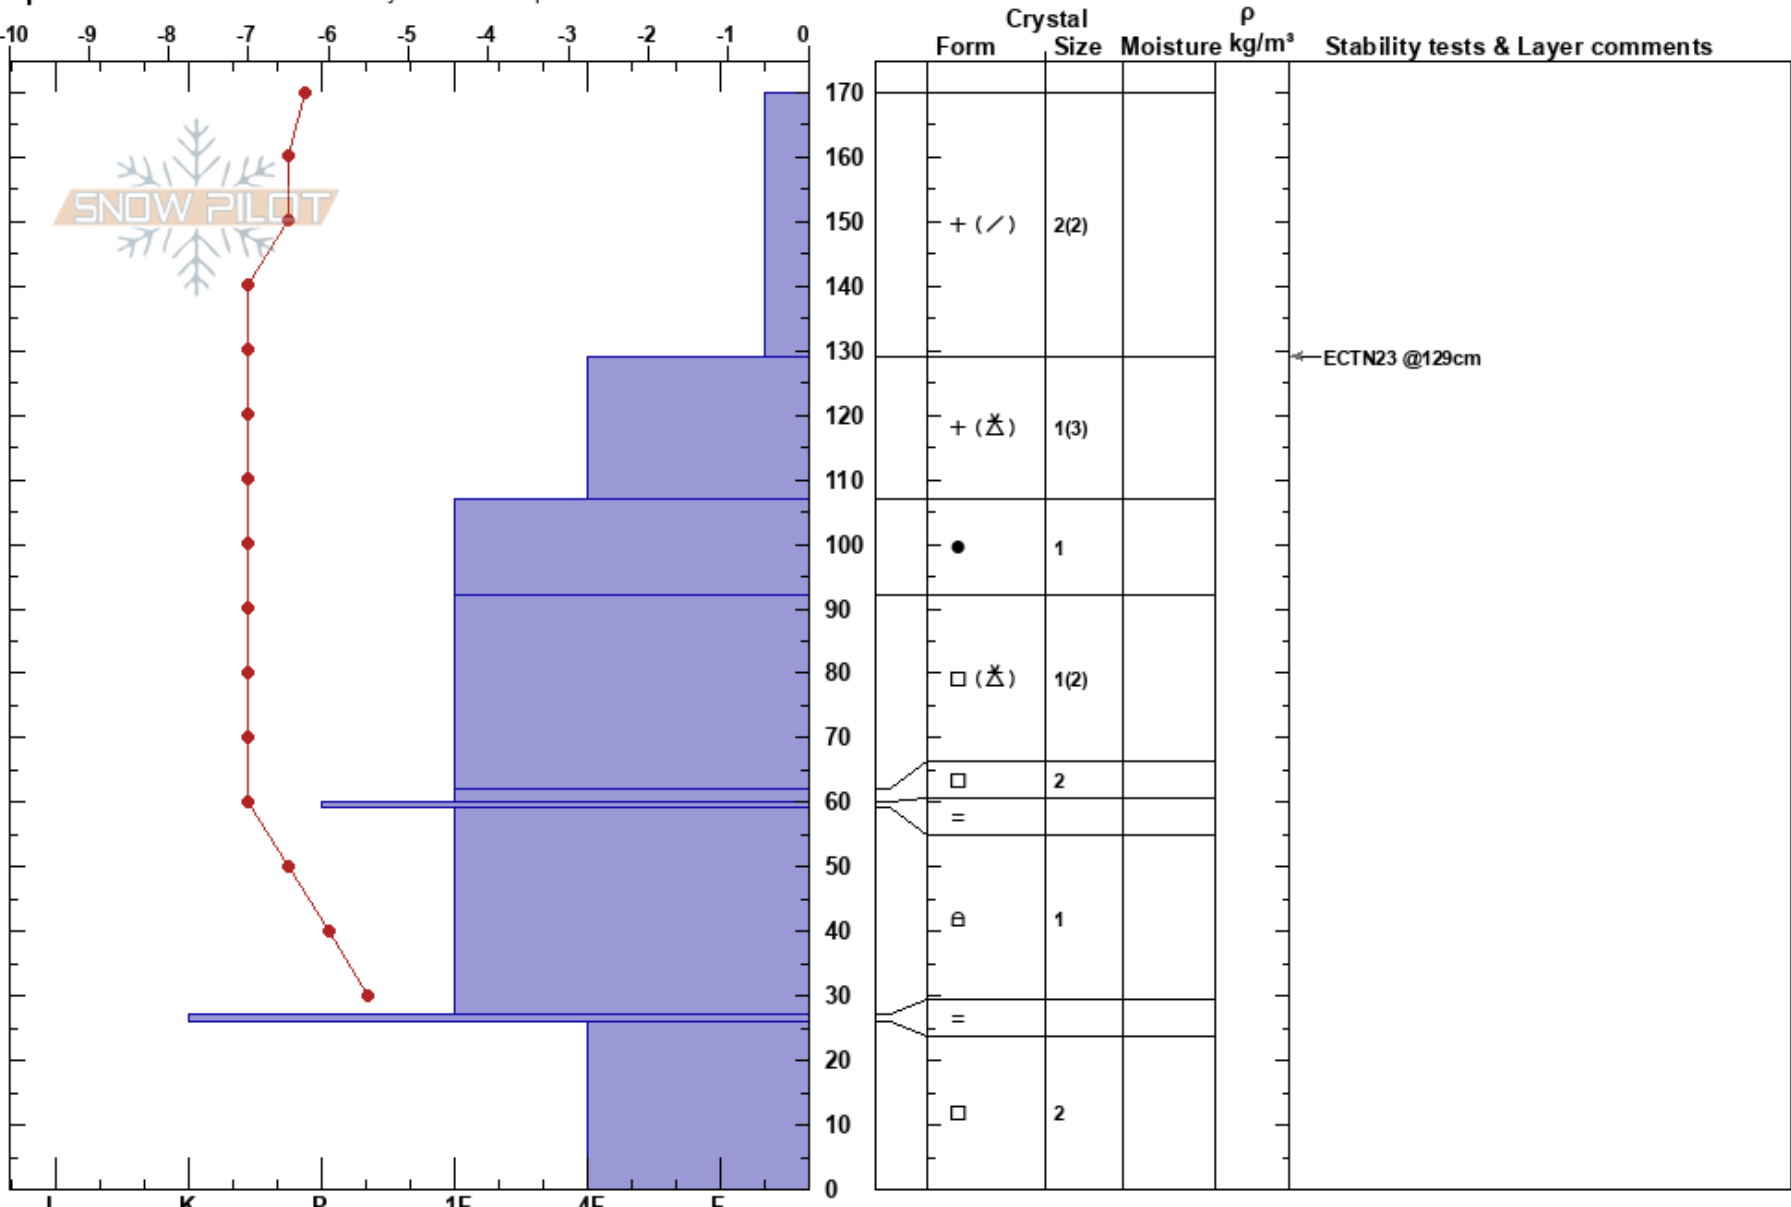

Camp Misery Tree Shots
 Swan Range
 MT
 Elevation: 6120 ft
 Aspect: NE
 Specifics: Recent avalanche activity on similar slopes

Madi McKinstry
 02/24/2020 - 3:05pm
 Co-ord: 48.15690N, -113.94970W
 Slope Angle: 45°
 Wind Loading: no

Stability:
 Air Temperature: -6°C
 Sky Cover: OVC
 Precipitation: S2
 Wind: Calm
 HS:170
 Layer Notes:
 92-62cm: Problematic layer

Notes: The true HS was 350cm, but this pit was only dug 170cm deep. This is the top 170cm of the snowpack.