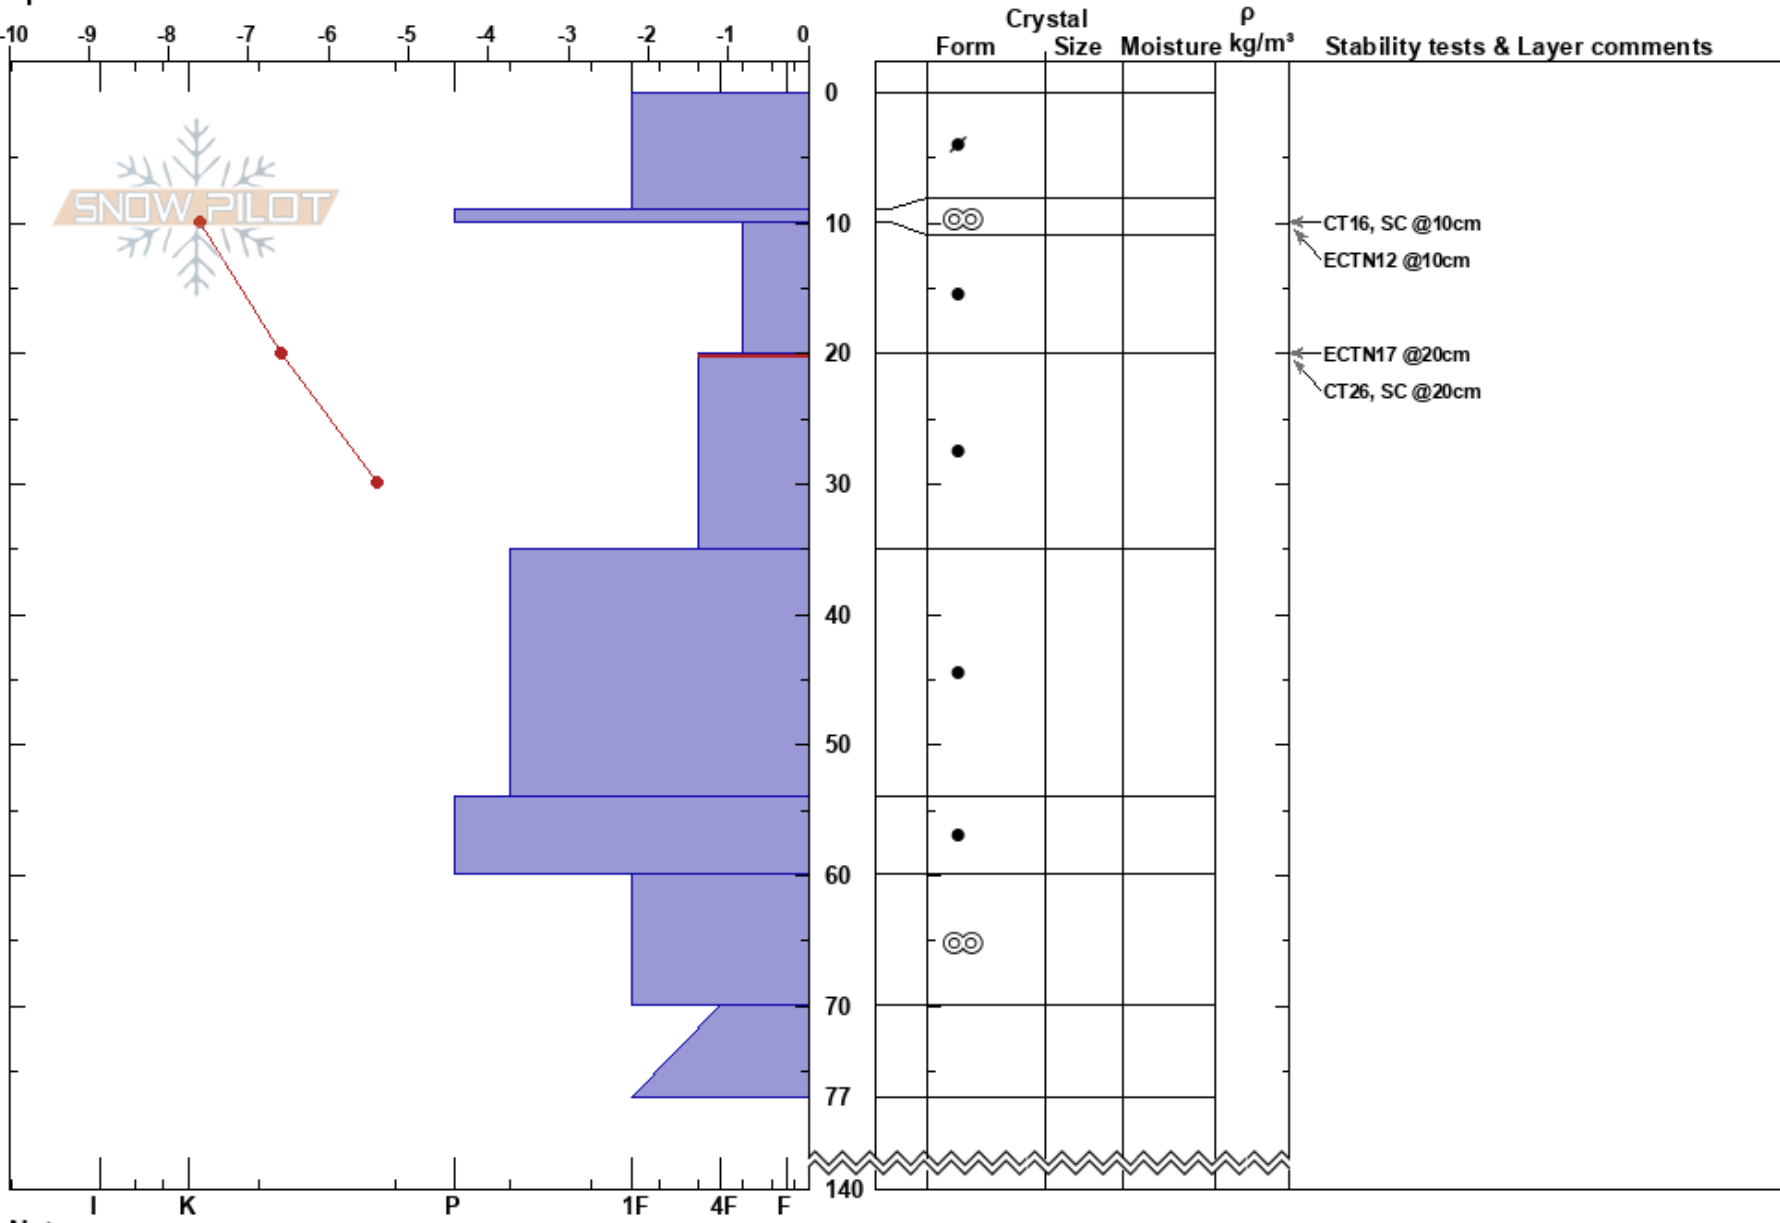

Helags S. Bowl
 Funäsfjällen
 Sweden
Elevation: 1165 m
Aspect: SW
Specifics:

John Wilcoxon
 07/03/2020 - 12:20
Co-ord: 33V 369952E 6976464N
Slope Angle: 19°
Wind Loading:

Stability: HS:140
Air Temperature: -1.4°C **PF:** 10 20-35cm:Problematic layer
Sky Cover: FEW
Precipitation: NO
Wind: Calm