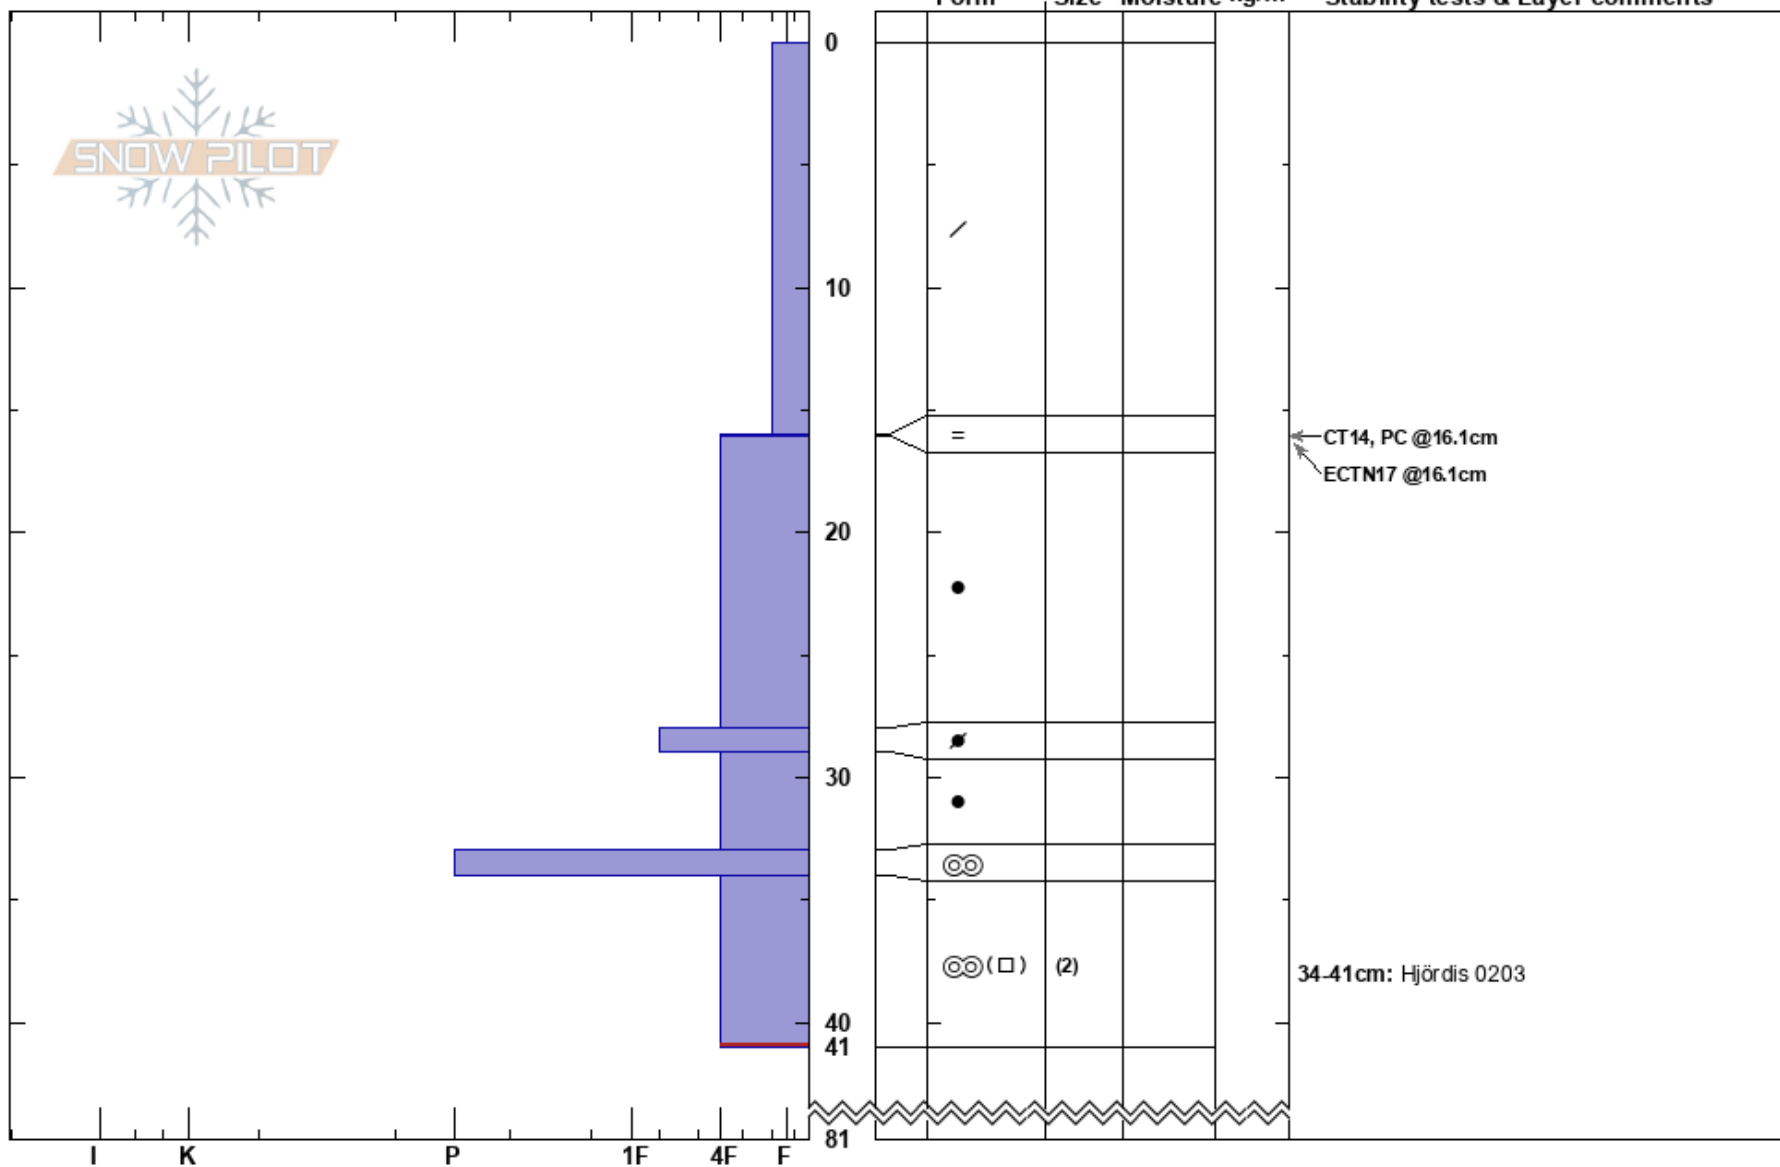

N. Gröndörrestöten
 Funäsfjällen
 Sweden
Elevation: 988 m
Aspect: SW
Specifics:

John Wilcoxon
 07/03/2020 - 11:07
Co-ord: 33V 379659E 6972965N
Slope Angle: 15°
Wind Loading:

Stability:
Air Temperature:
Sky Cover:
Precipitation:
Wind:

HS:81
PF:20
 34-41cm: Hjördis 0203
 34-41cm: Problematic layer

Notes: