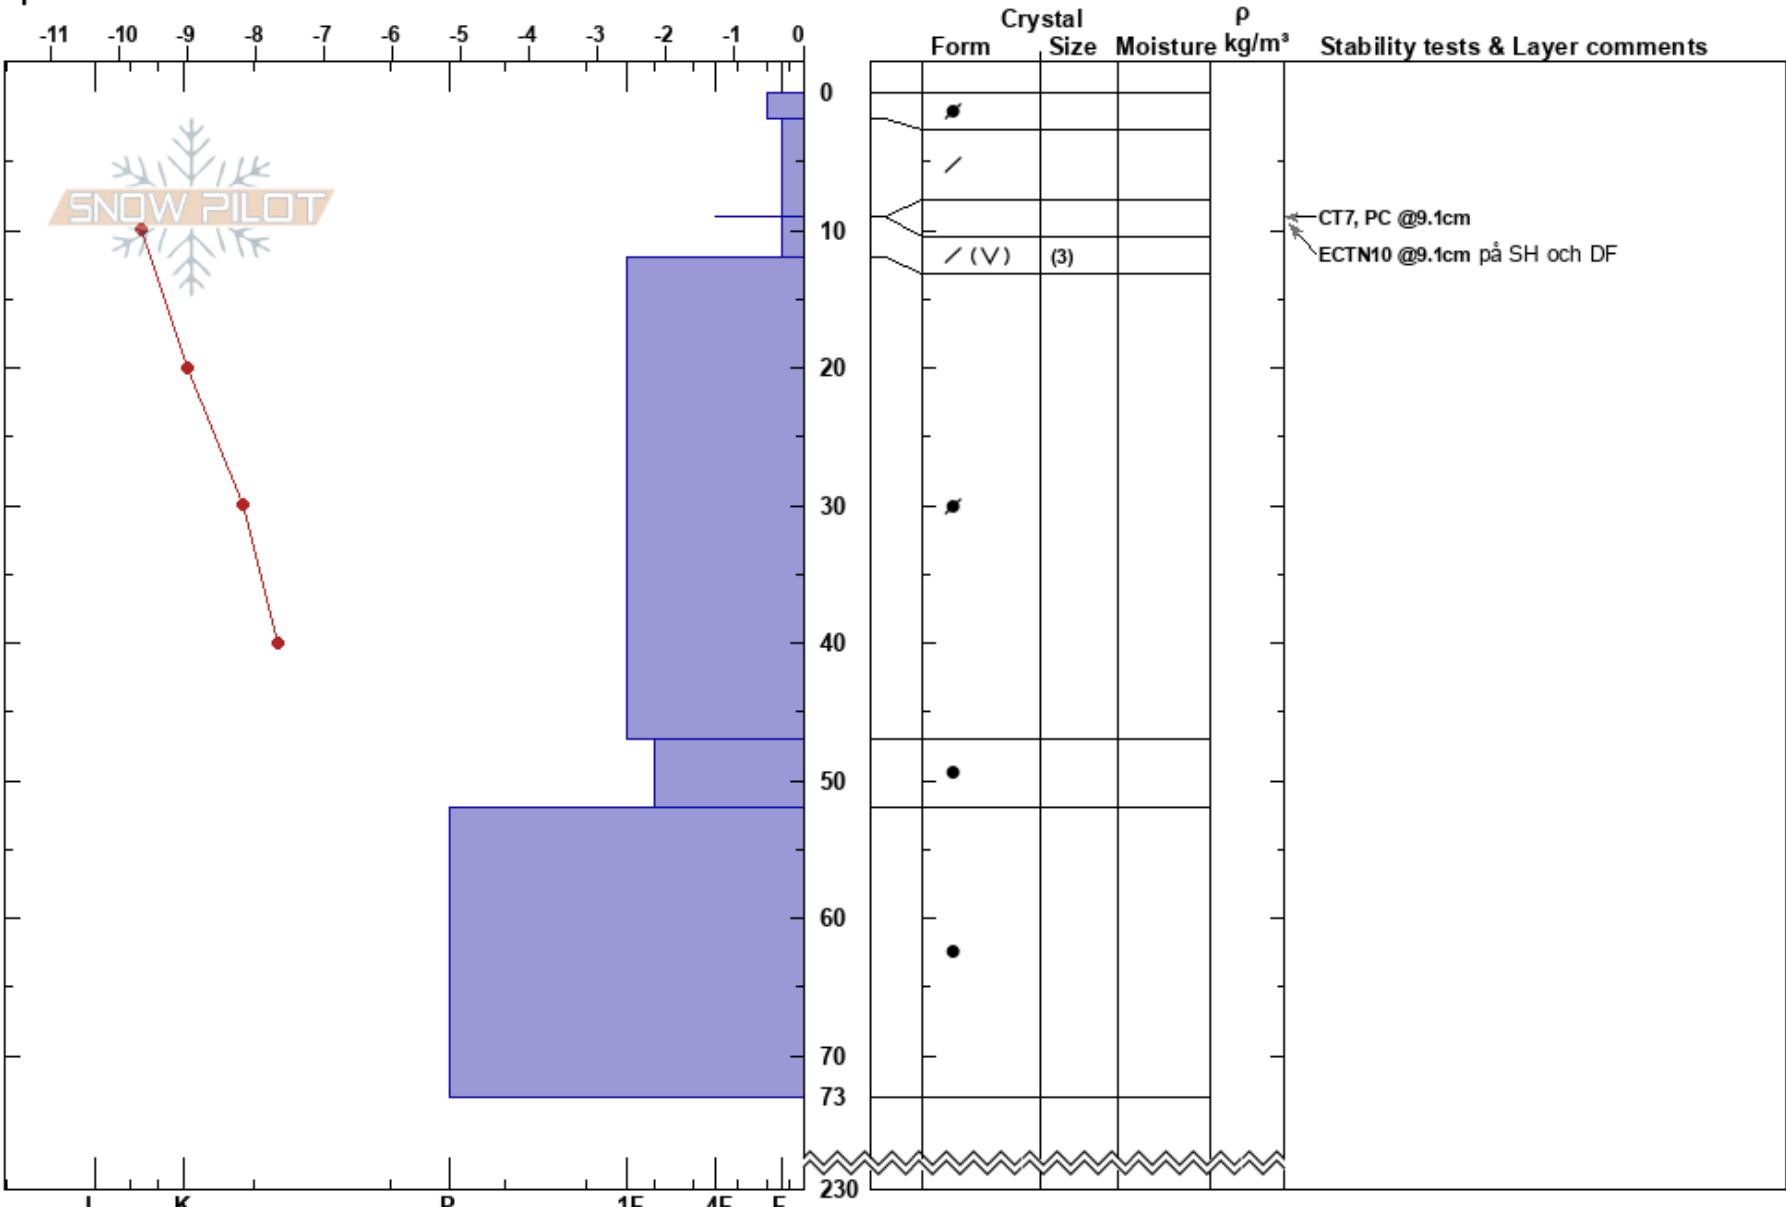

Grönfjället
 Funäsfjällen
 Sweden
 Elevation: 880 m
 Aspect: NE
 Specifics:

John Wilcoxon
 07/03/2020 - 10:22
 Co-ord: 33V 380052E 6970949N
 Slope Angle: 19°
 Wind Loading: previous

Stability: HS:230
 Air Temperature: -12.7°C PF:20
 Sky Cover: FEW
 Precipitation: NO
 Wind: SW Moderate

Layer Notes:

Notes: Hur ser drevsnöflaket ut? Reaktivitet och storlek.